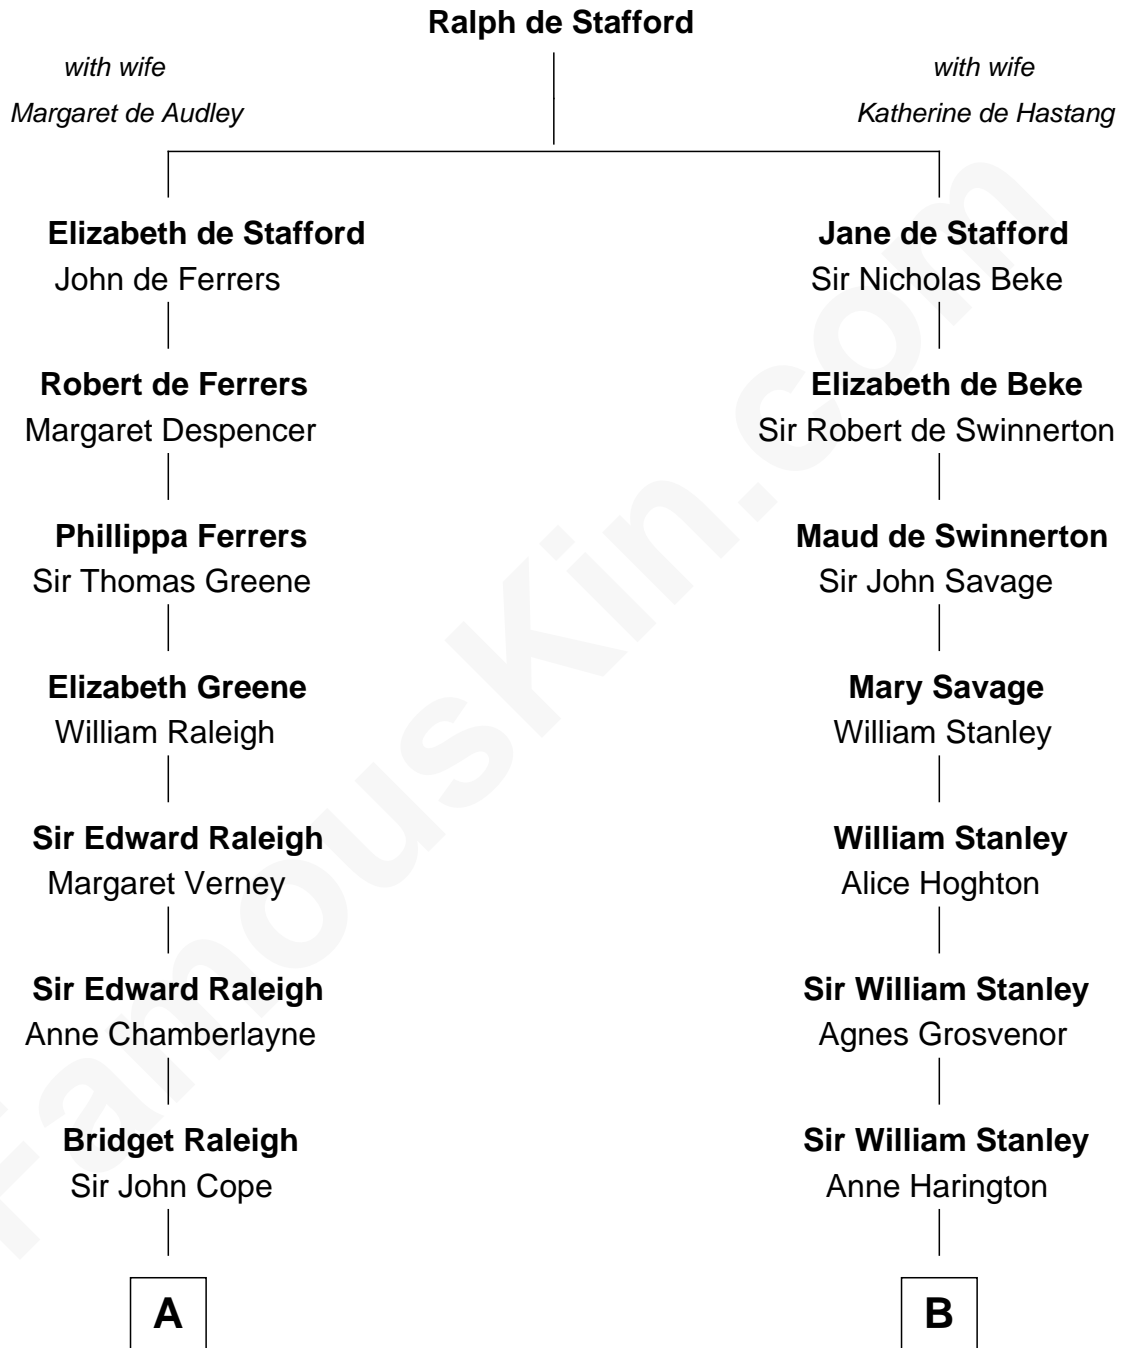

FamousKin.com

Relationship Chart of

Amelia Earhart

Aviation Pioneer

14th cousin 5 times removed of

Henry Lee III
9th Governor of Virginia

C

—
Alfred Gideon Otis
Amelia Josephine Harres

—
Amelia Otis
Edwin Stanton Earhart

—
Amelia Earhart
Aviation Pioneer

FamousKin.com