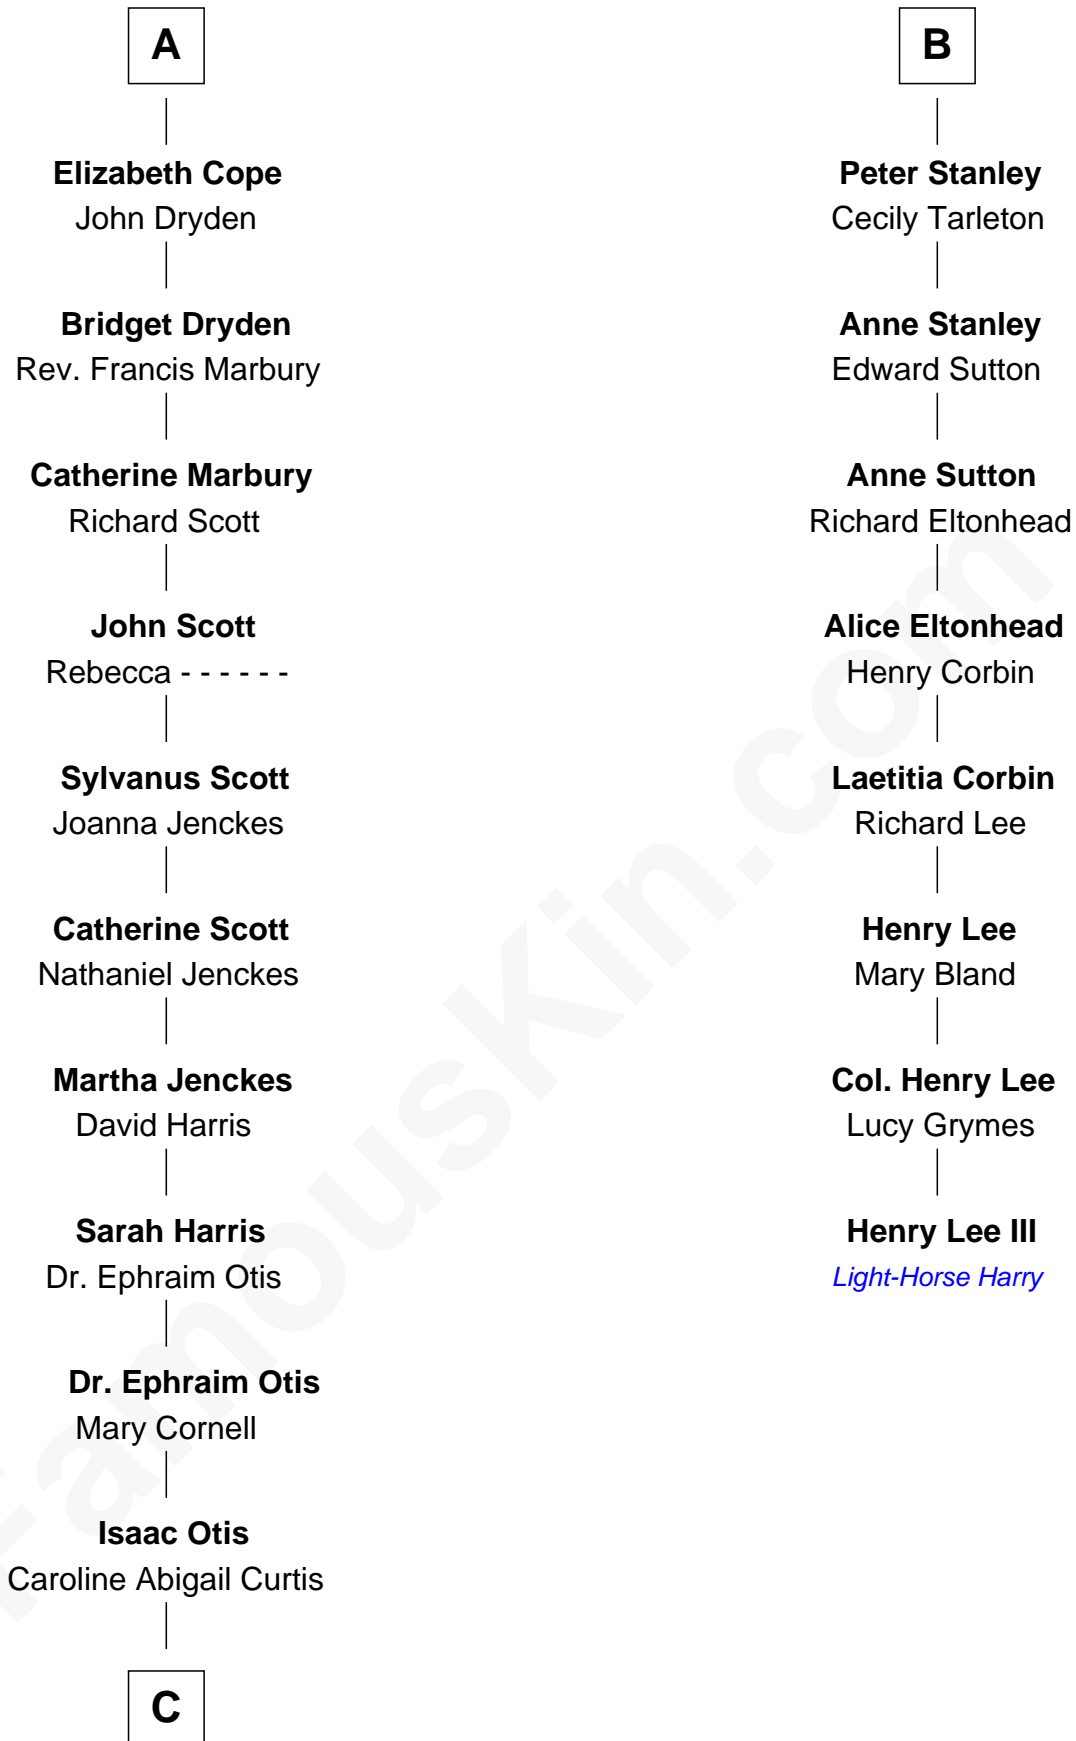

FamousKin.com

Relationship Chart of

Amelia Earhart

Aviation Pioneer

14th cousin 5 times removed of

Henry Lee III
9th Governor of Virginia

C

—
Alfred Gideon Otis
Amelia Josephine Harres

—
Amelia Otis
Edwin Stanton Earhart

—
Amelia Earhart
Aviation Pioneer

FamousKin.com