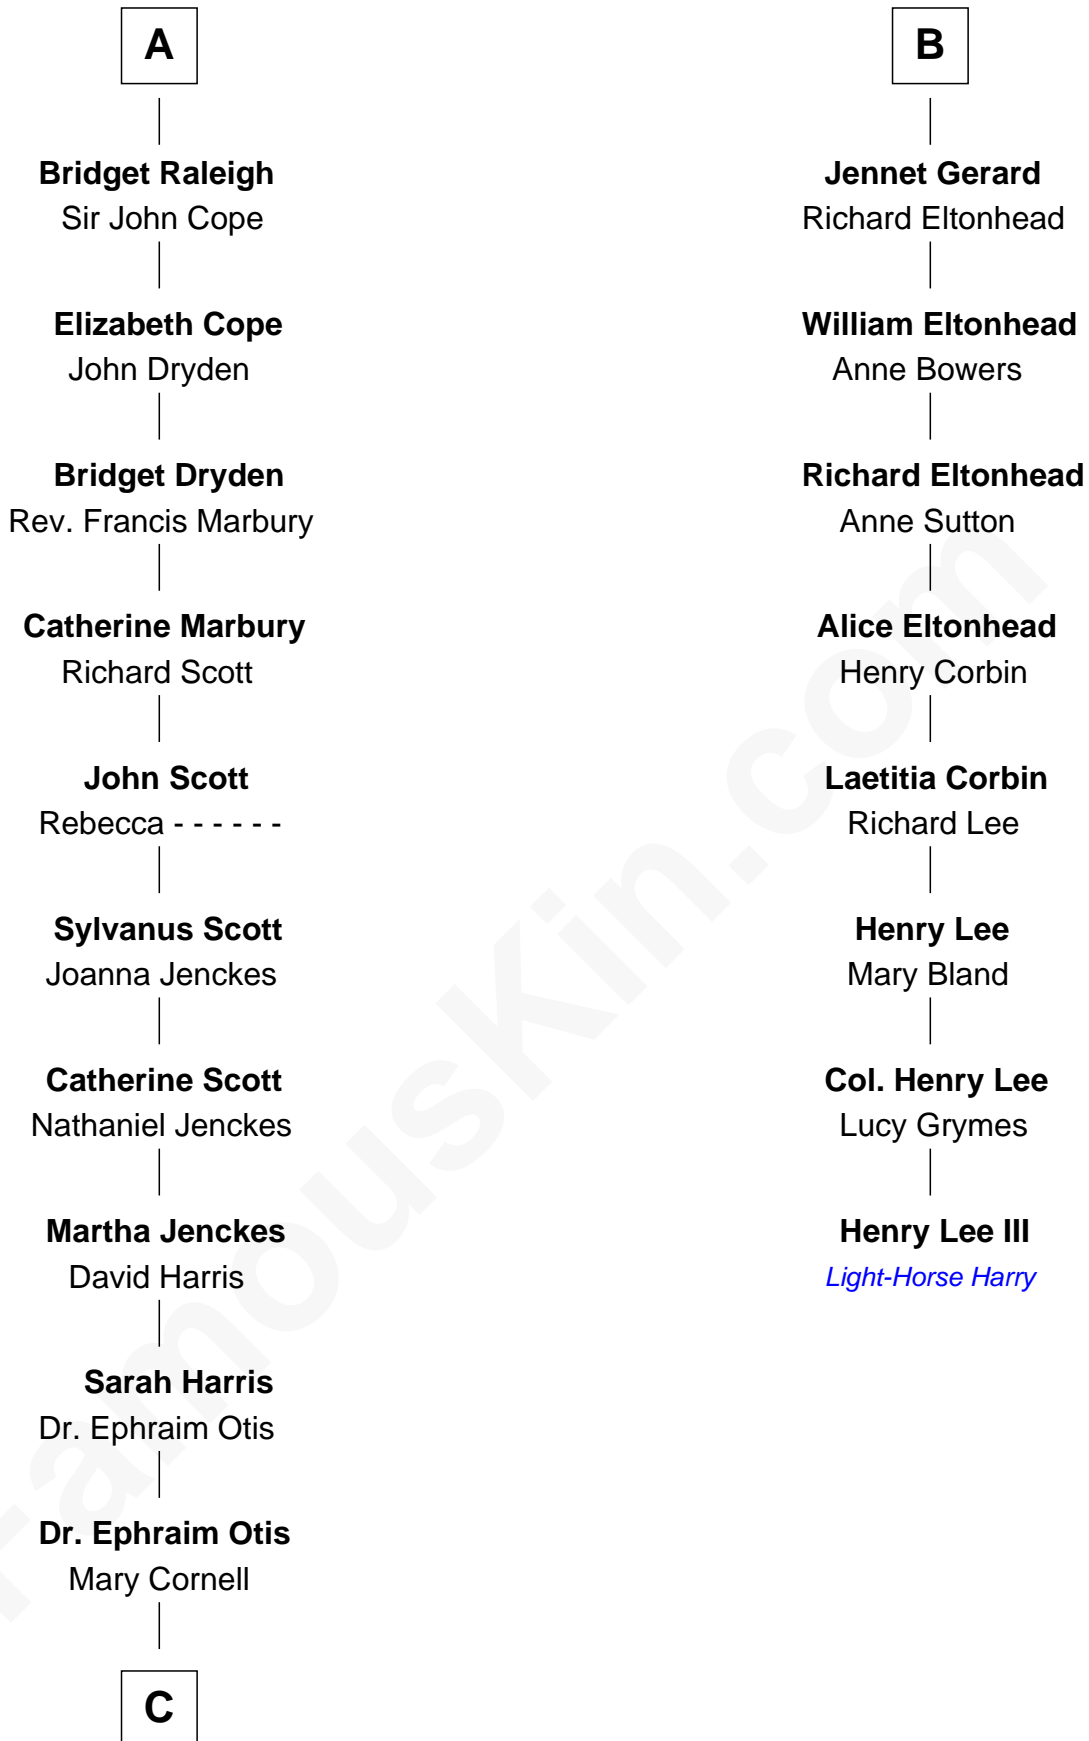

FamousKin.com Relationship Chart of

Amelia Earhart

Aviation Pioneer

14th cousin 6 times removed of

Henry Lee III

9th Governor of Virginia

Edmund Fitzalan

Alice de Warenne

C

—
Isaac Otis

Caroline Abigail Curtis

—
Alfred Gideon Otis

Amelia Josephine Harres

—
Amelia Otis

Edwin Stanton Earhart

—
Amelia Earhart