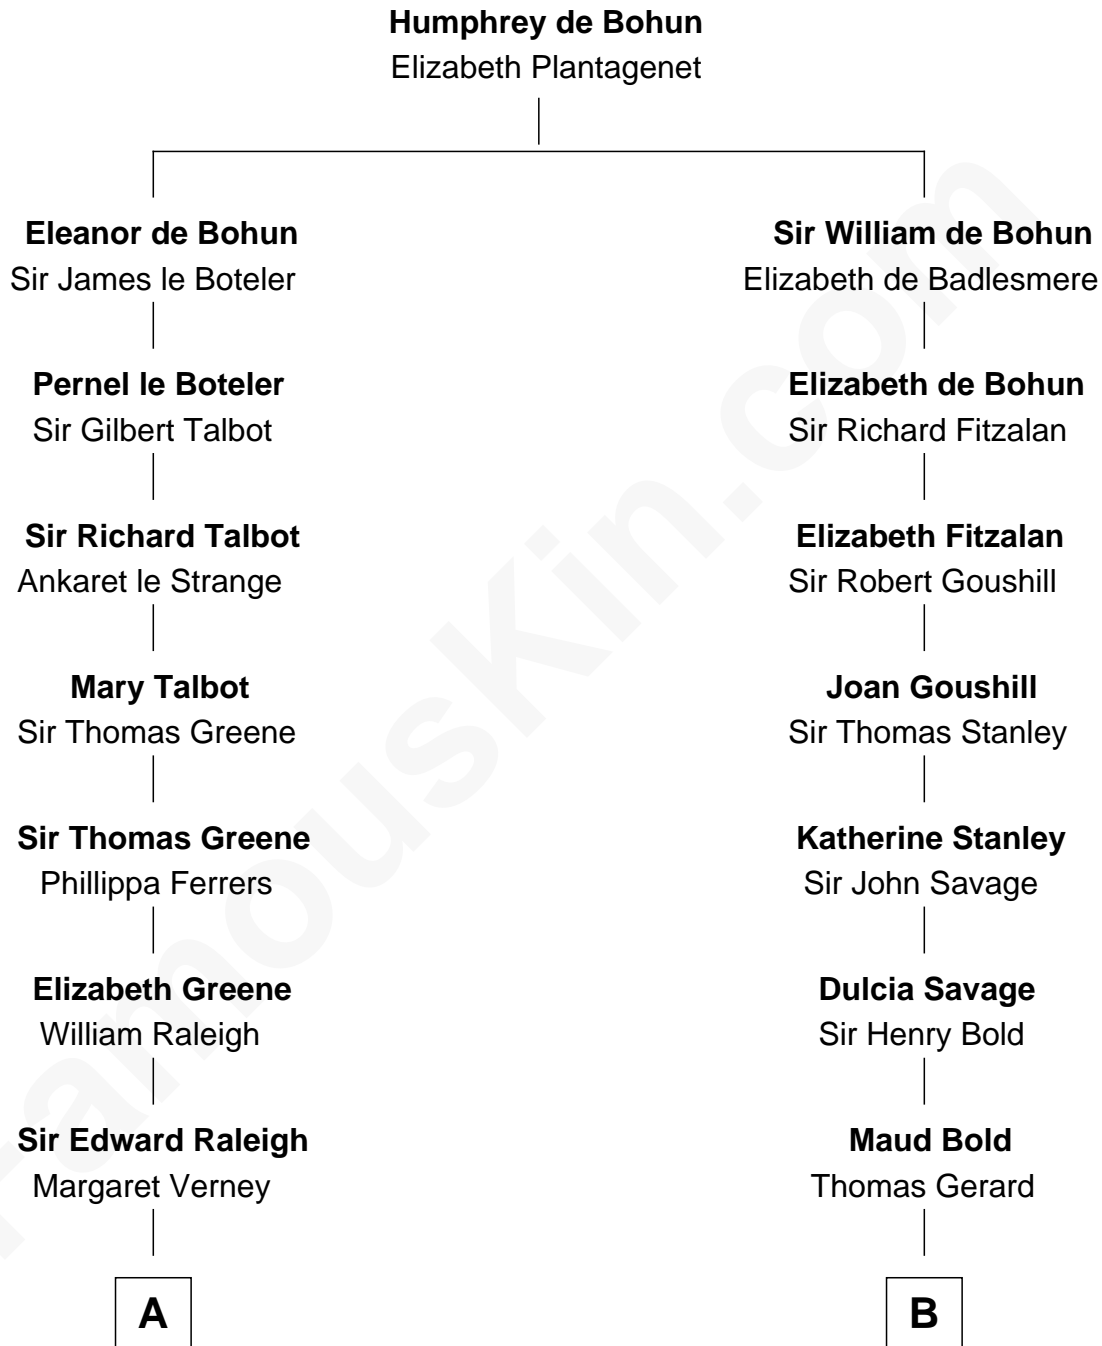

FamousKin.com

Relationship Chart of

Amelia Earhart

Aviation Pioneer

15th cousin 6 times removed of

General Robert E. Lee
Confederate Army - U.S. Civil War

C

—
Dr. Ephraim Otis

Mary Cornell

—
Isaac Otis

Caroline Abigail Curtis

—
Alfred Gideon Otis

Amelia Josephine Harres

—
Amelia Otis

Edwin Stanton Earhart

—
Amelia Earhart