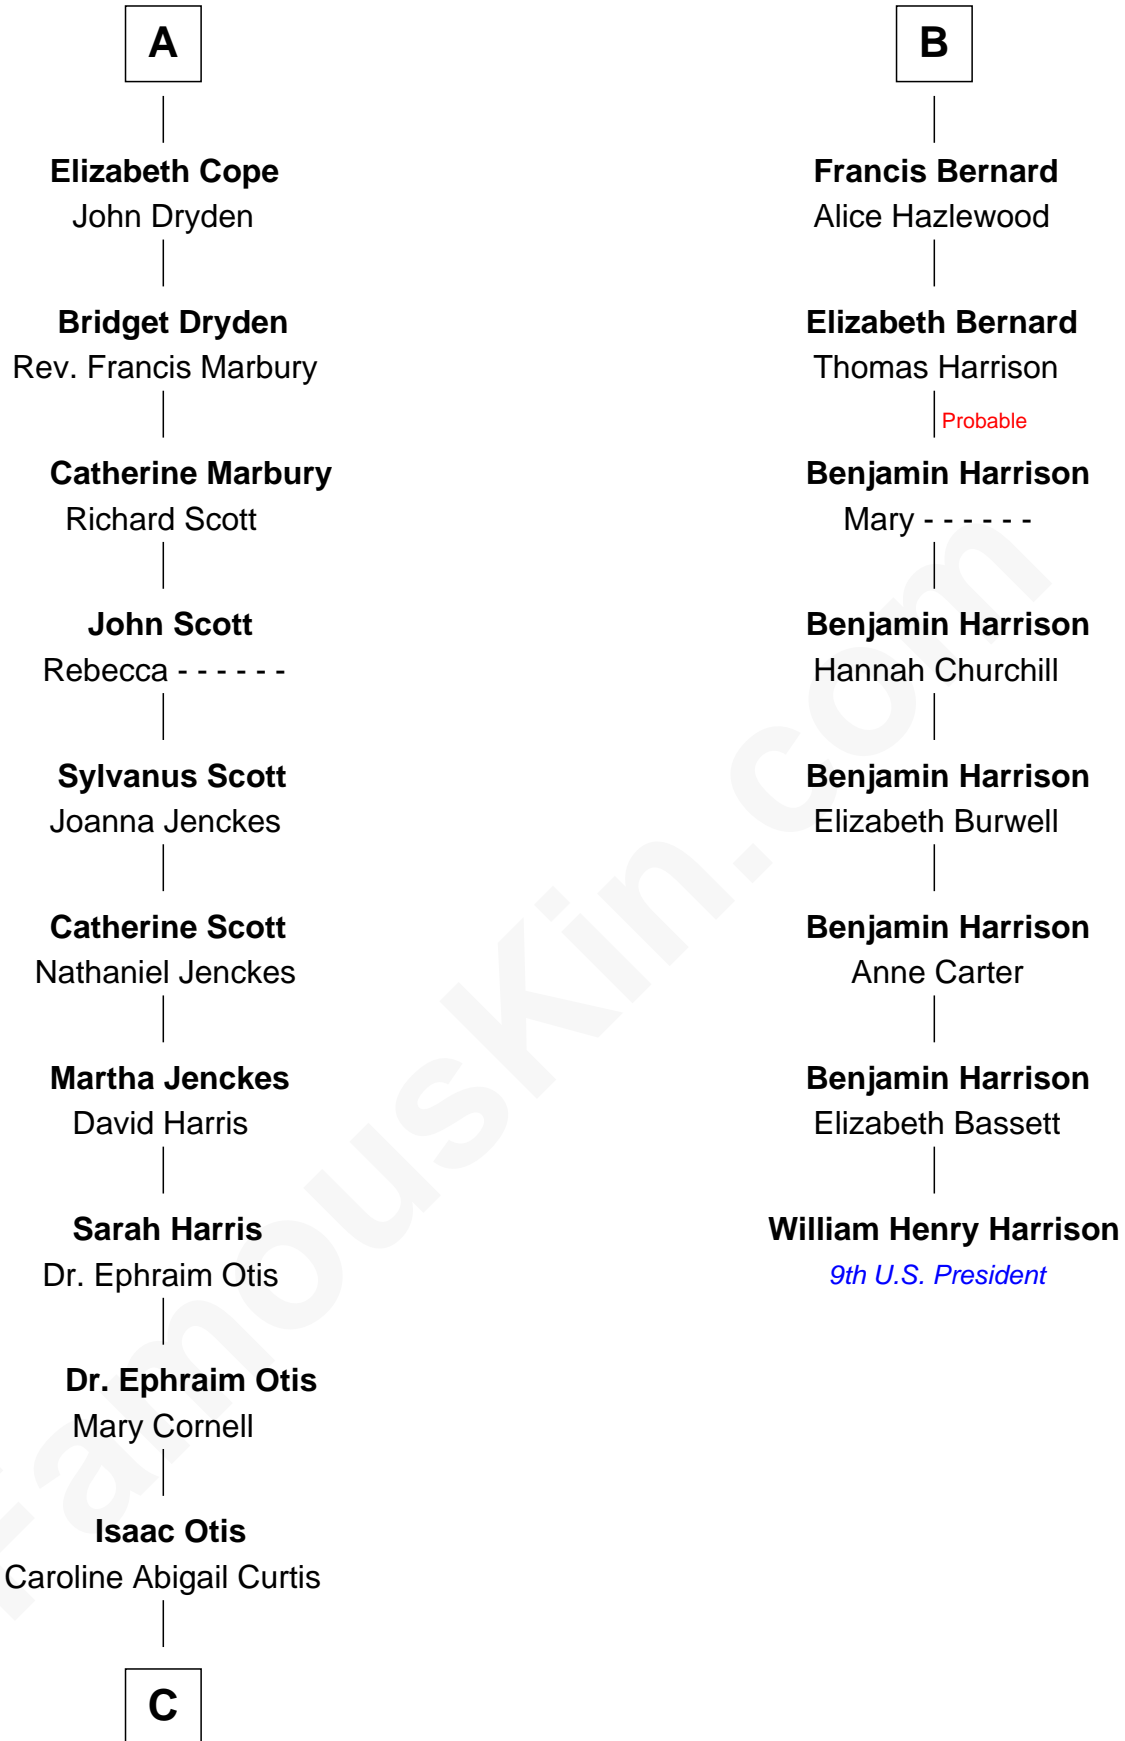

FamousKin.com Relationship Chart of

Amelia Earhart

Aviation Pioneer

14th cousin 5 times removed of

William Henry Harrison

9th U.S. President

C

—
Alfred Gideon Otis
Amelia Josephine Harres

—
Amelia Otis
Edwin Stanton Earhart

—
Amelia Earhart
Aviation Pioneer

FamousKin.com