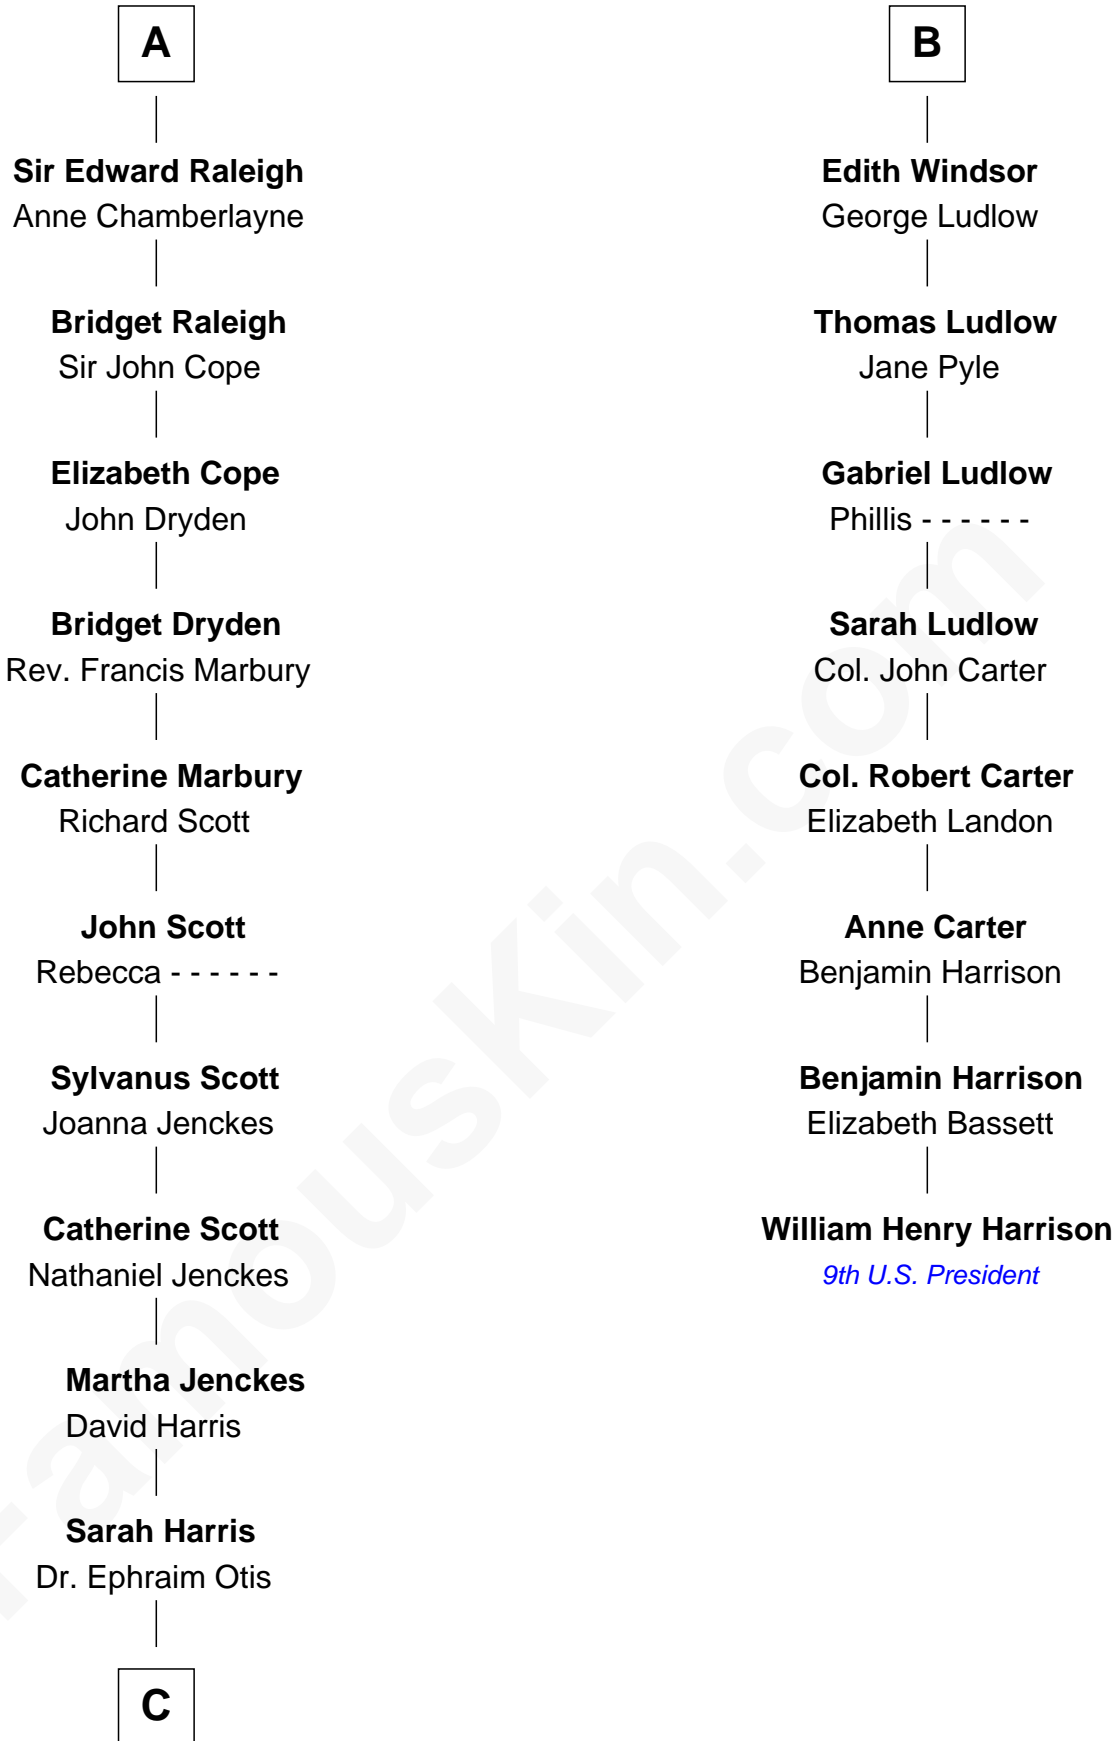

# FamousKin.com Relationship Chart of

**Amelia Earhart**

*Aviation Pioneer*

14th cousin 7 times removed of

**William Henry Harrison**

*9th U.S. President*

**Humphrey de Bohun**

Elizabeth Plantagenet

**Eleanor de Bohun**  
Sir James le Boteler

**Pernel le Boteler**  
Sir Gilbert Talbot

**Sir Richard Talbot**  
Ankaret le Strange

**Mary Talbot**  
Sir Thomas Greene

**Sir Thomas Greene**  
Phillippa Ferrers

**Elizabeth Greene**  
William Raleigh

**Sir Edward Raleigh**  
Margaret Verney

**A**

**Margaret de Bohun**  
Sir Hugh de Courtnay

**Elizabeth de Courtnay**  
Sir Andrew Luttrell

**Sir Hugh Luttrell**  
Catherine de Beaumont

**Elizabeth Luttrell**  
John Stratton

**Elizabeth Stratton**  
John Andrews

**Elizabeth Andrews**  
Sir Thomas de Windsor

**Sir Andrews de Windsor**  
Elizabeth Blount

**B**

**C**

—  
**Dr. Ephraim Otis**

Mary Cornell