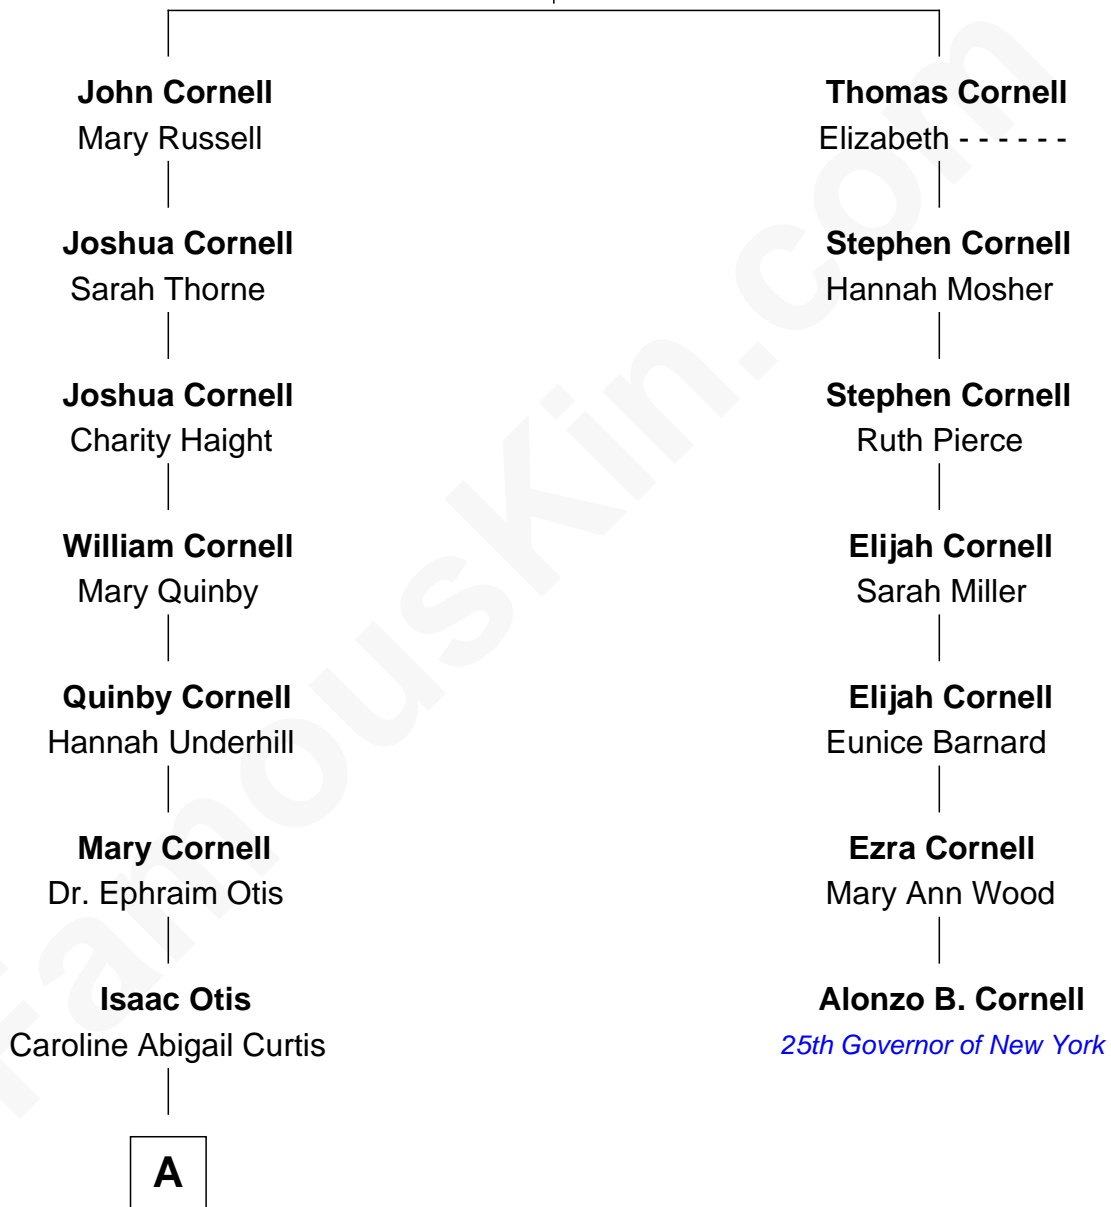

FamousKin.com Relationship Chart of

Amelia Earhart

Aviation Pioneer

6th cousin 3 times removed of

Alonzo B. Cornell

25th Governor of New York

Thomas Cornell

Rebecca Briggs

A

Alfred Gideon Otis
Amelia Josephine Harres

Amelia Otis
Edwin Stanton Earhart

Amelia Earhart
Aviation Pioneer

FamousKin.com