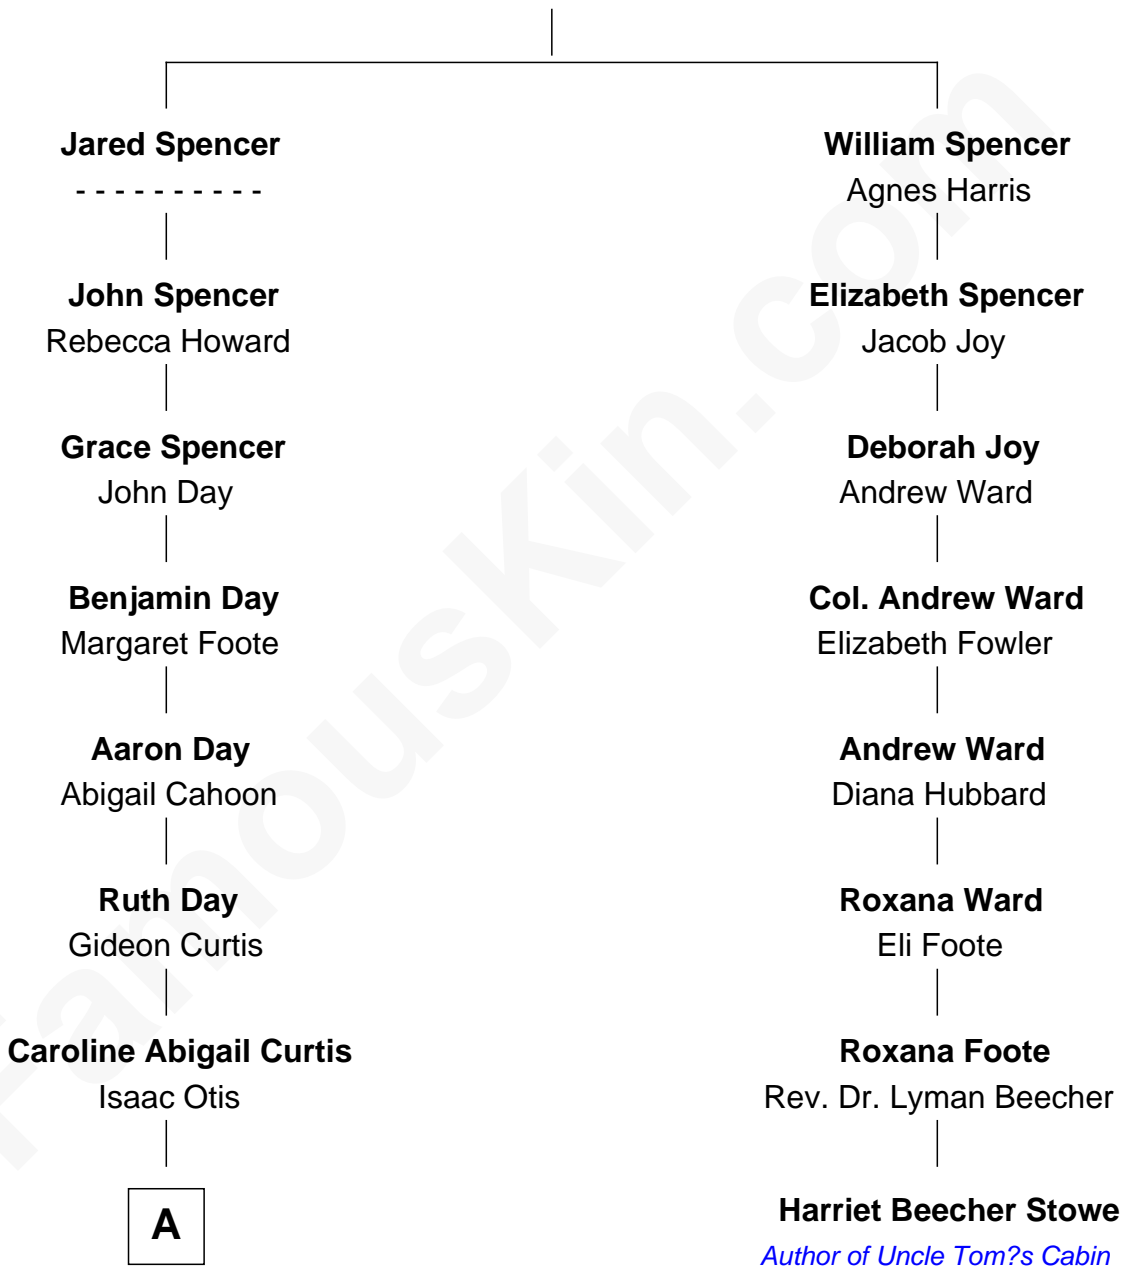

# FamousKin.com Relationship Chart of

**Amelia Earhart**

*Aviation Pioneer*

7th cousin 2 times removed of

**Harriet Beecher Stowe**

*Author of Uncle Tom?s Cabin*

**Gerard Spencer**

Alice Whitbread

A

Alfred Gideon Otis  
Amelia Josephine Harres

Amelia Otis  
Edwin Stanton Earhart

Amelia Earhart  
*Aviation Pioneer*

FamousKin.com