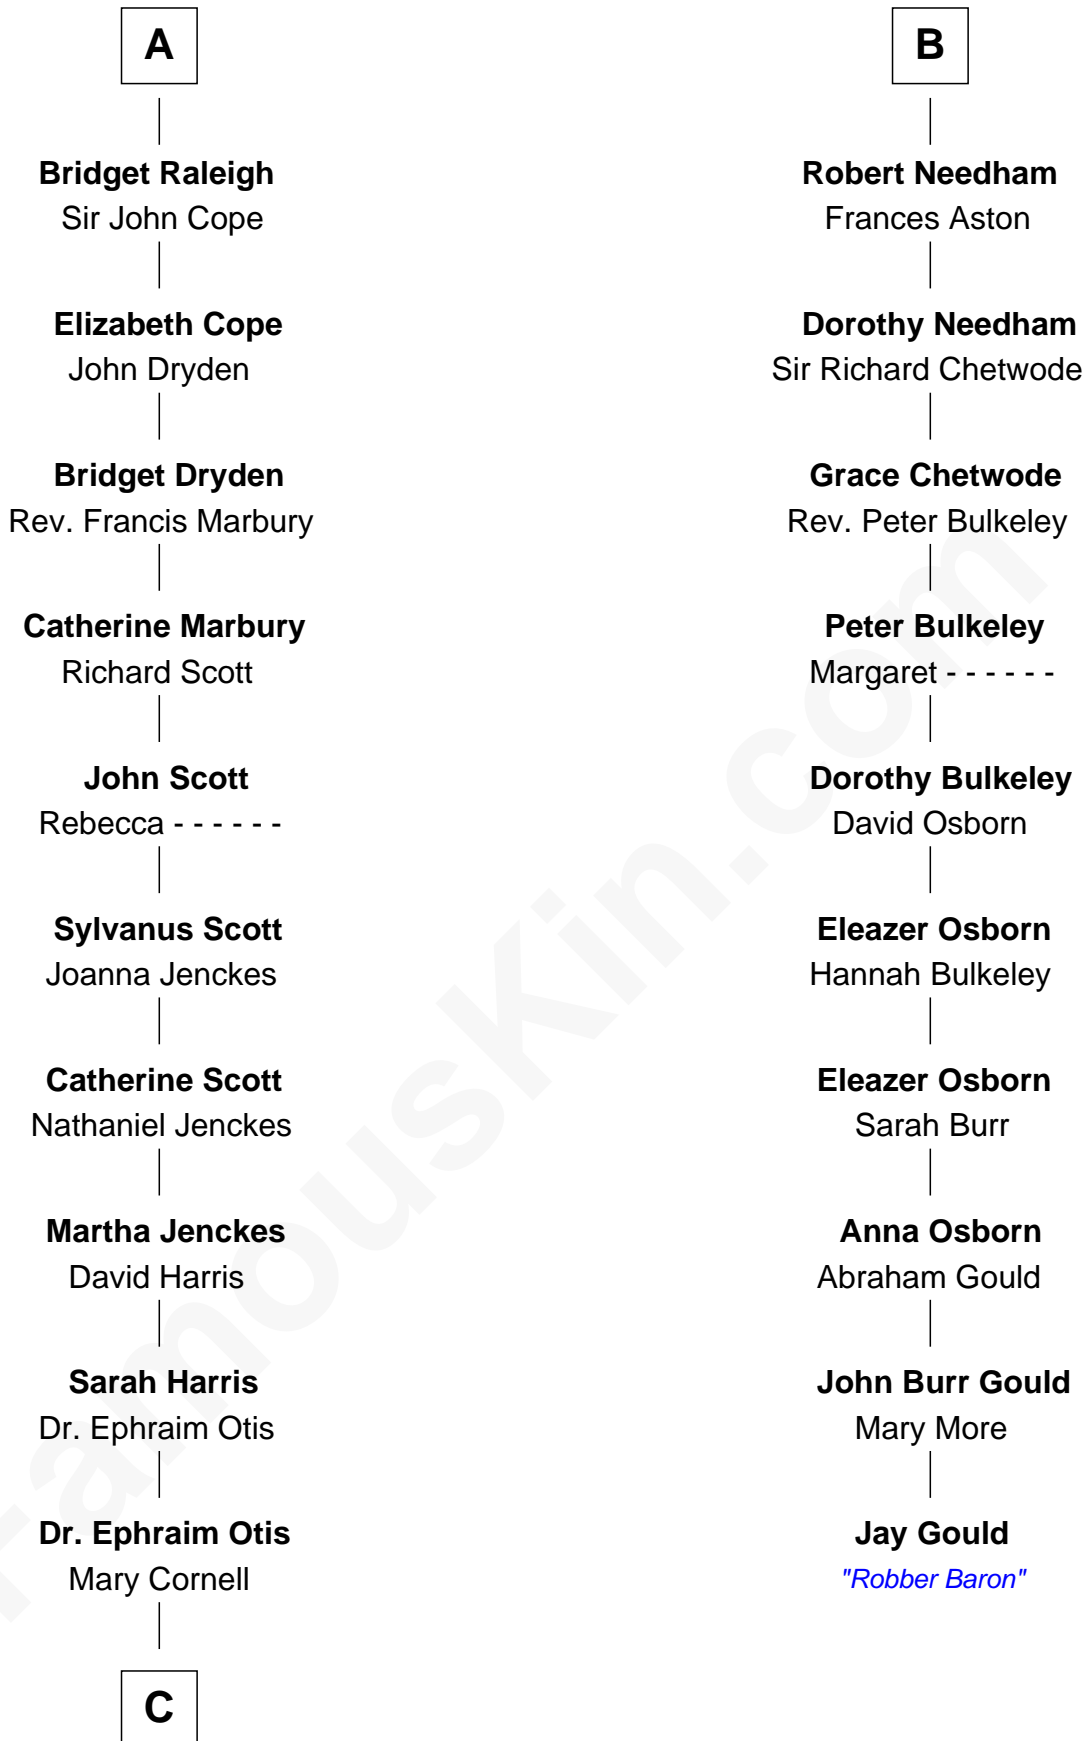

FamousKin.com Relationship Chart of

Amelia Earhart

Aviation Pioneer

16th cousin 4 times removed of

Jay Gould

American Railroad "Robber Baron"

C

—
Isaac Otis

Caroline Abigail Curtis

—
Alfred Gideon Otis

Amelia Josephine Harres

—
Amelia Otis

Edwin Stanton Earhart

—
Amelia Earhart

Aviation Pioneer