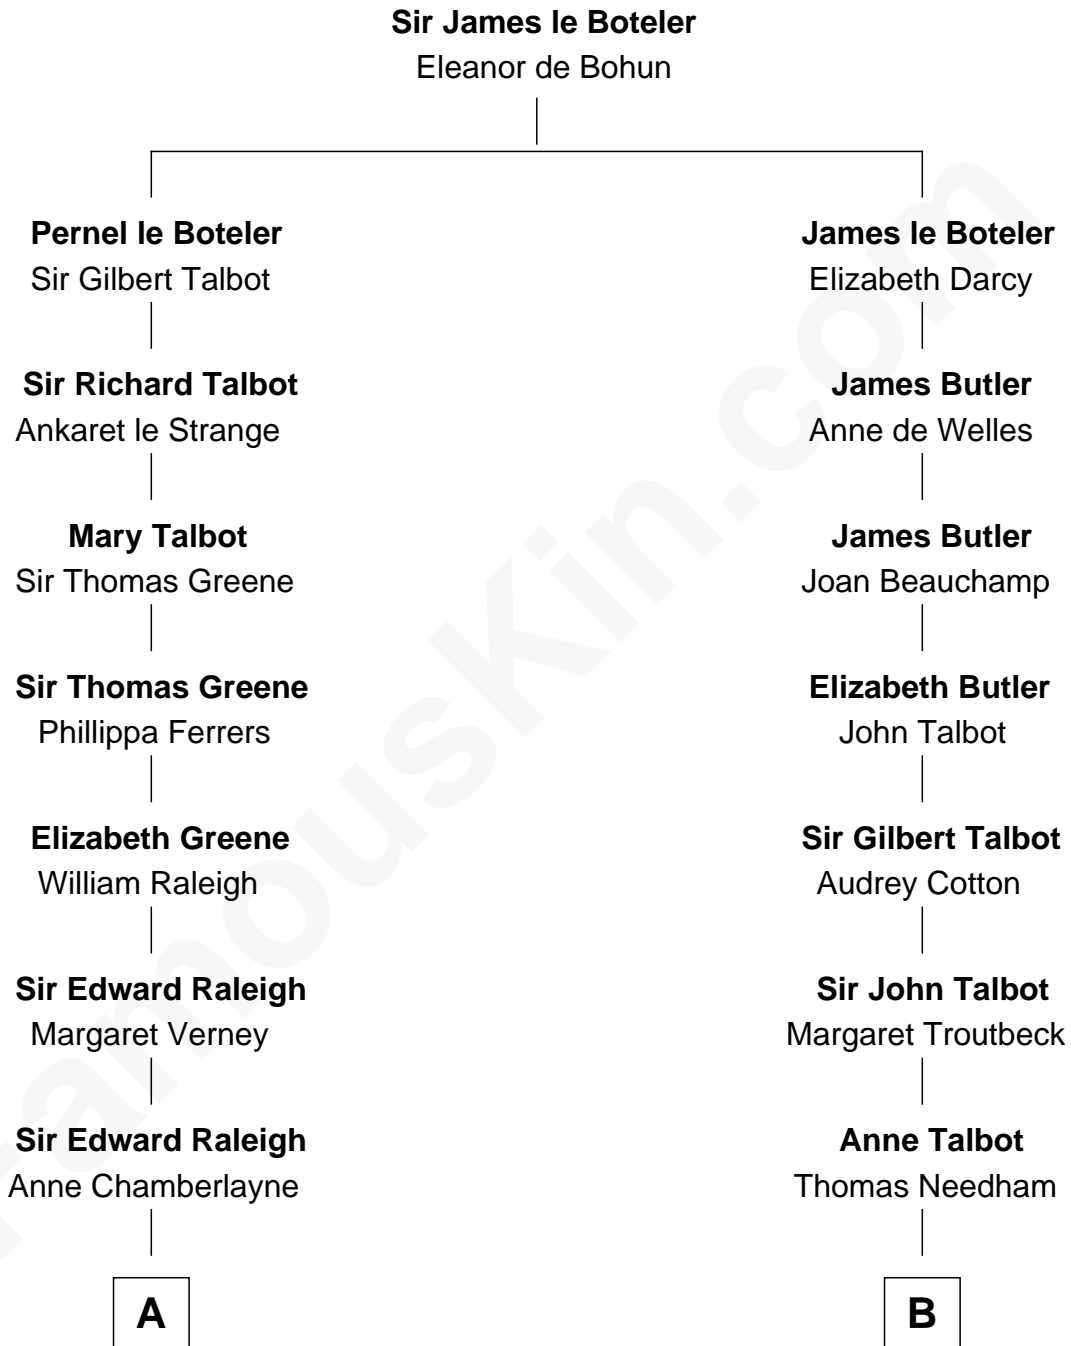

FamousKin.com Relationship Chart of

Amelia Earhart

Aviation Pioneer

16th cousin 4 times removed of

Jay Gould

American Railroad "Robber Baron"

C

—
Isaac Otis

Caroline Abigail Curtis

—
Alfred Gideon Otis

Amelia Josephine Harres

—
Amelia Otis

Edwin Stanton Earhart

—
Amelia Earhart

Aviation Pioneer