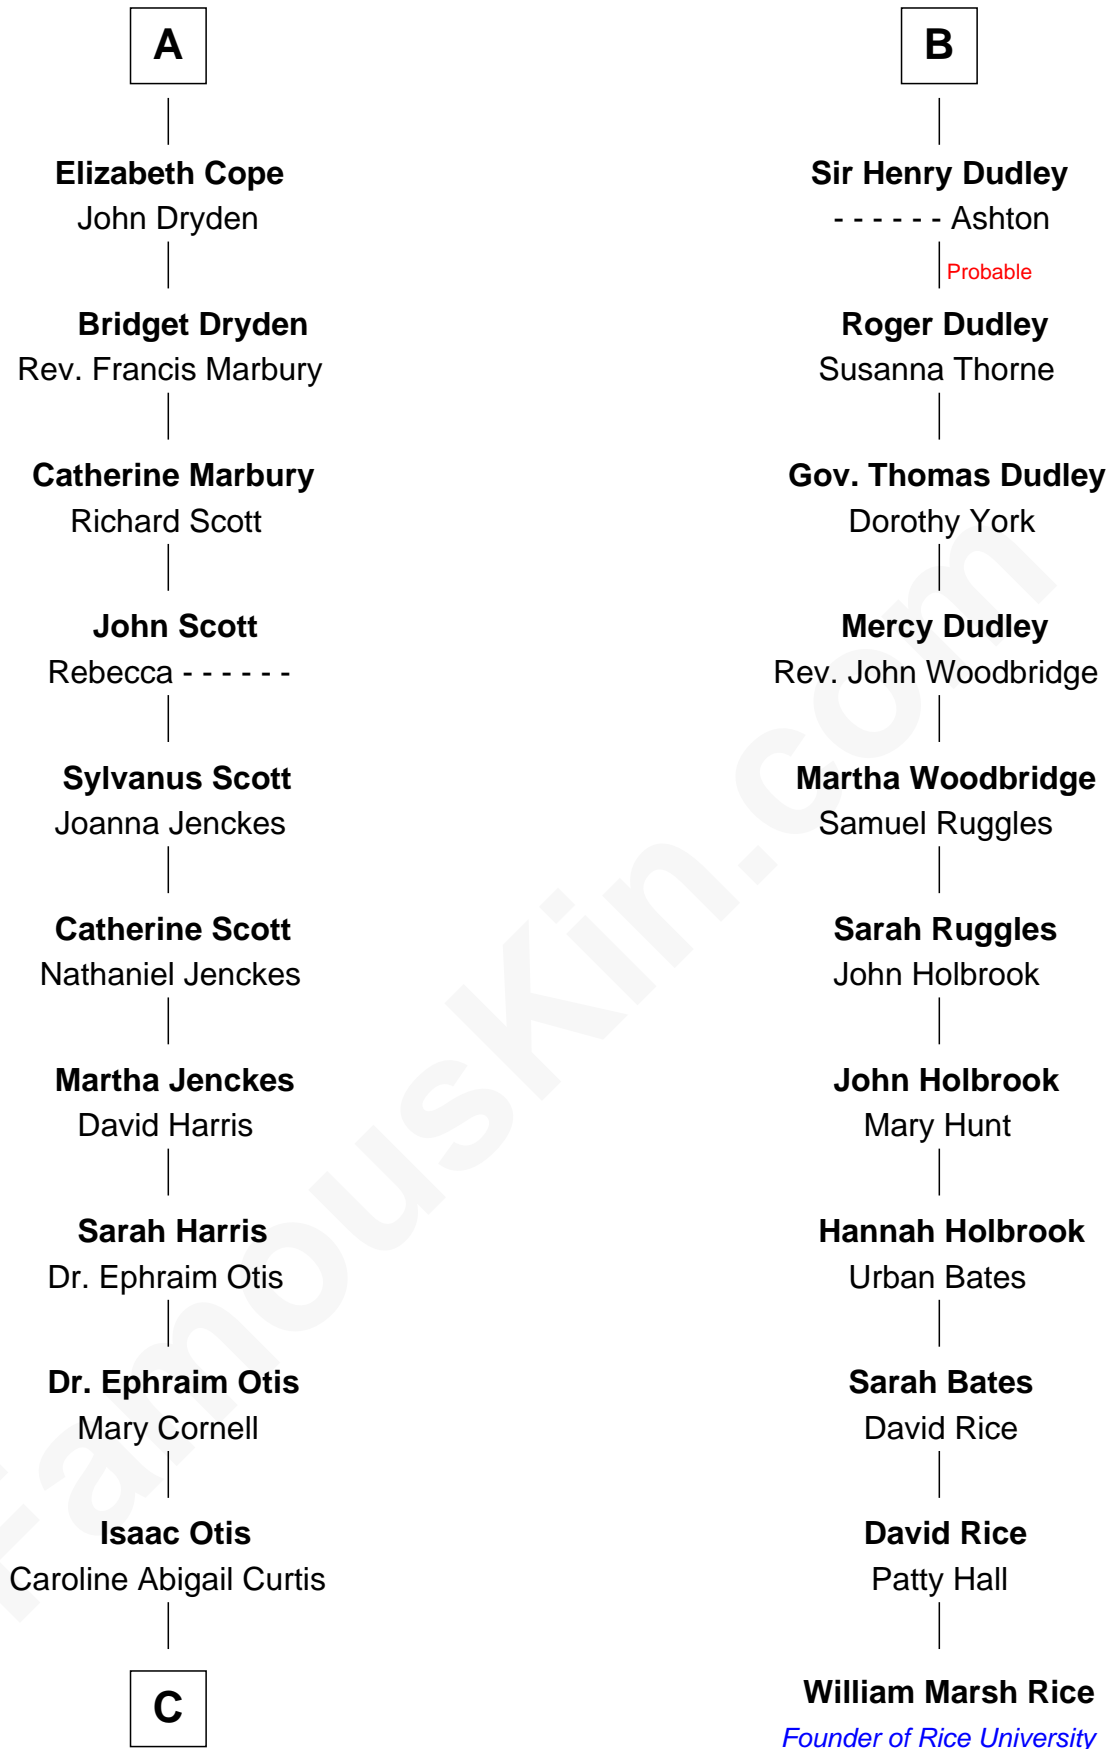

FamousKin.com Relationship Chart of

Amelia Earhart

Aviation Pioneer

17th cousin 2 times removed of

William Marsh Rice

Founder of Rice University

C

—
Alfred Gideon Otis
Amelia Josephine Harres

—
Amelia Otis
Edwin Stanton Earhart

—
Amelia Earhart
Aviation Pioneer

FamousKin.com