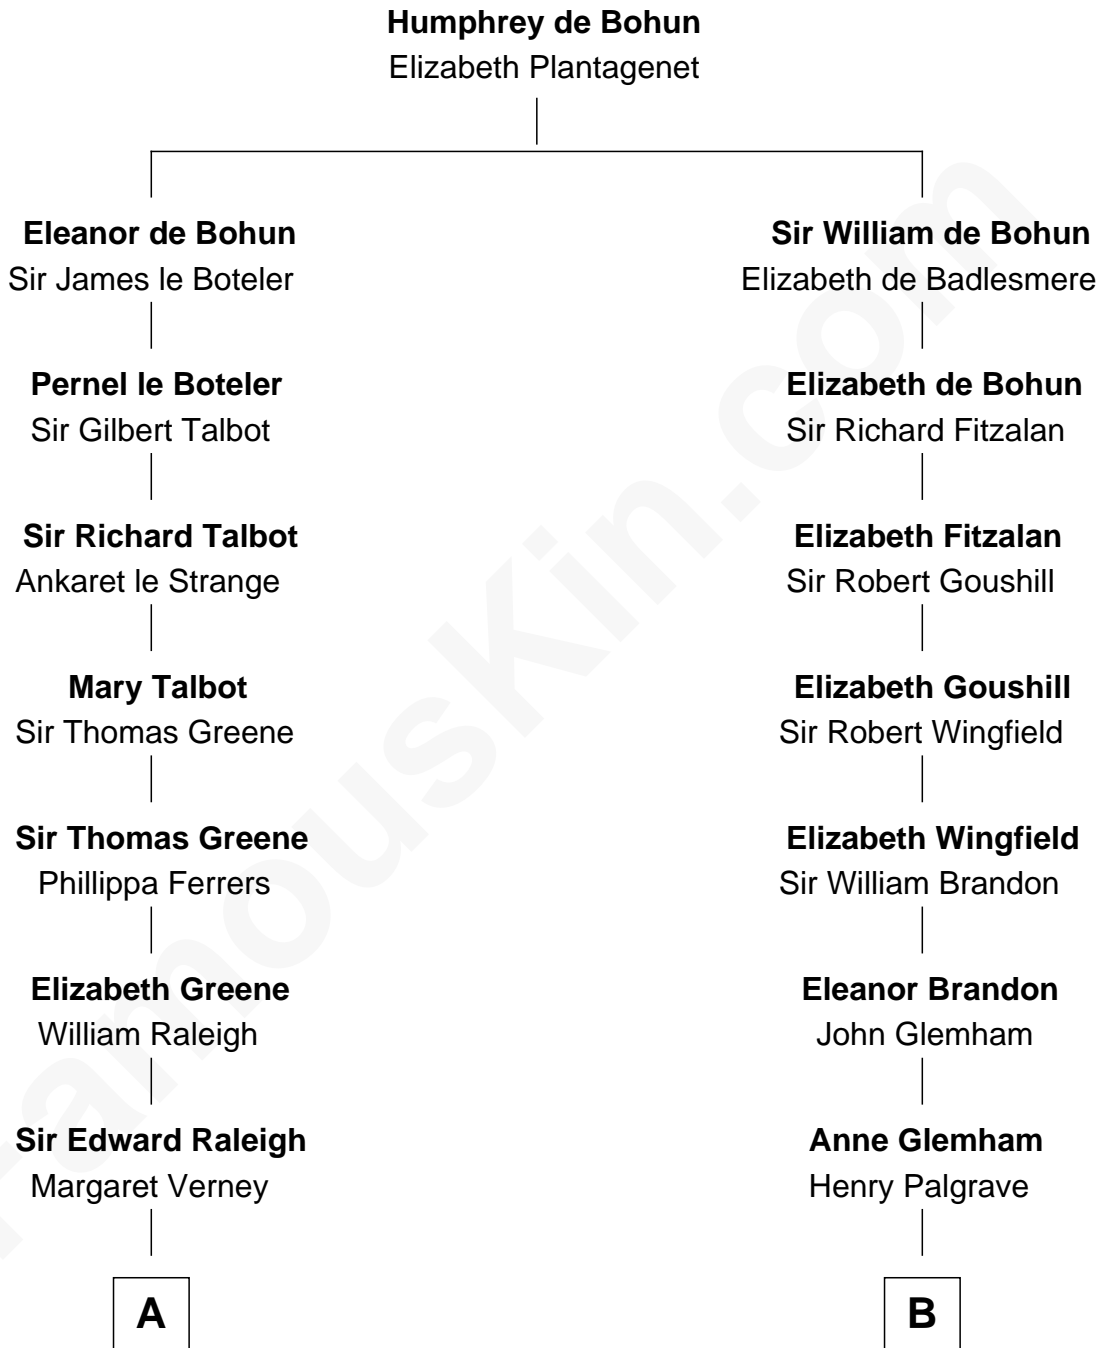

## Relationship Chart of

### Amelia Earhart

*Aviation Pioneer*

17th cousin 4 times removed of

**William Marsh Rice**  
*Founder of Rice University*

**C**

—  
**Dr. Ephraim Otis**

Mary Cornell

—  
**Isaac Otis**