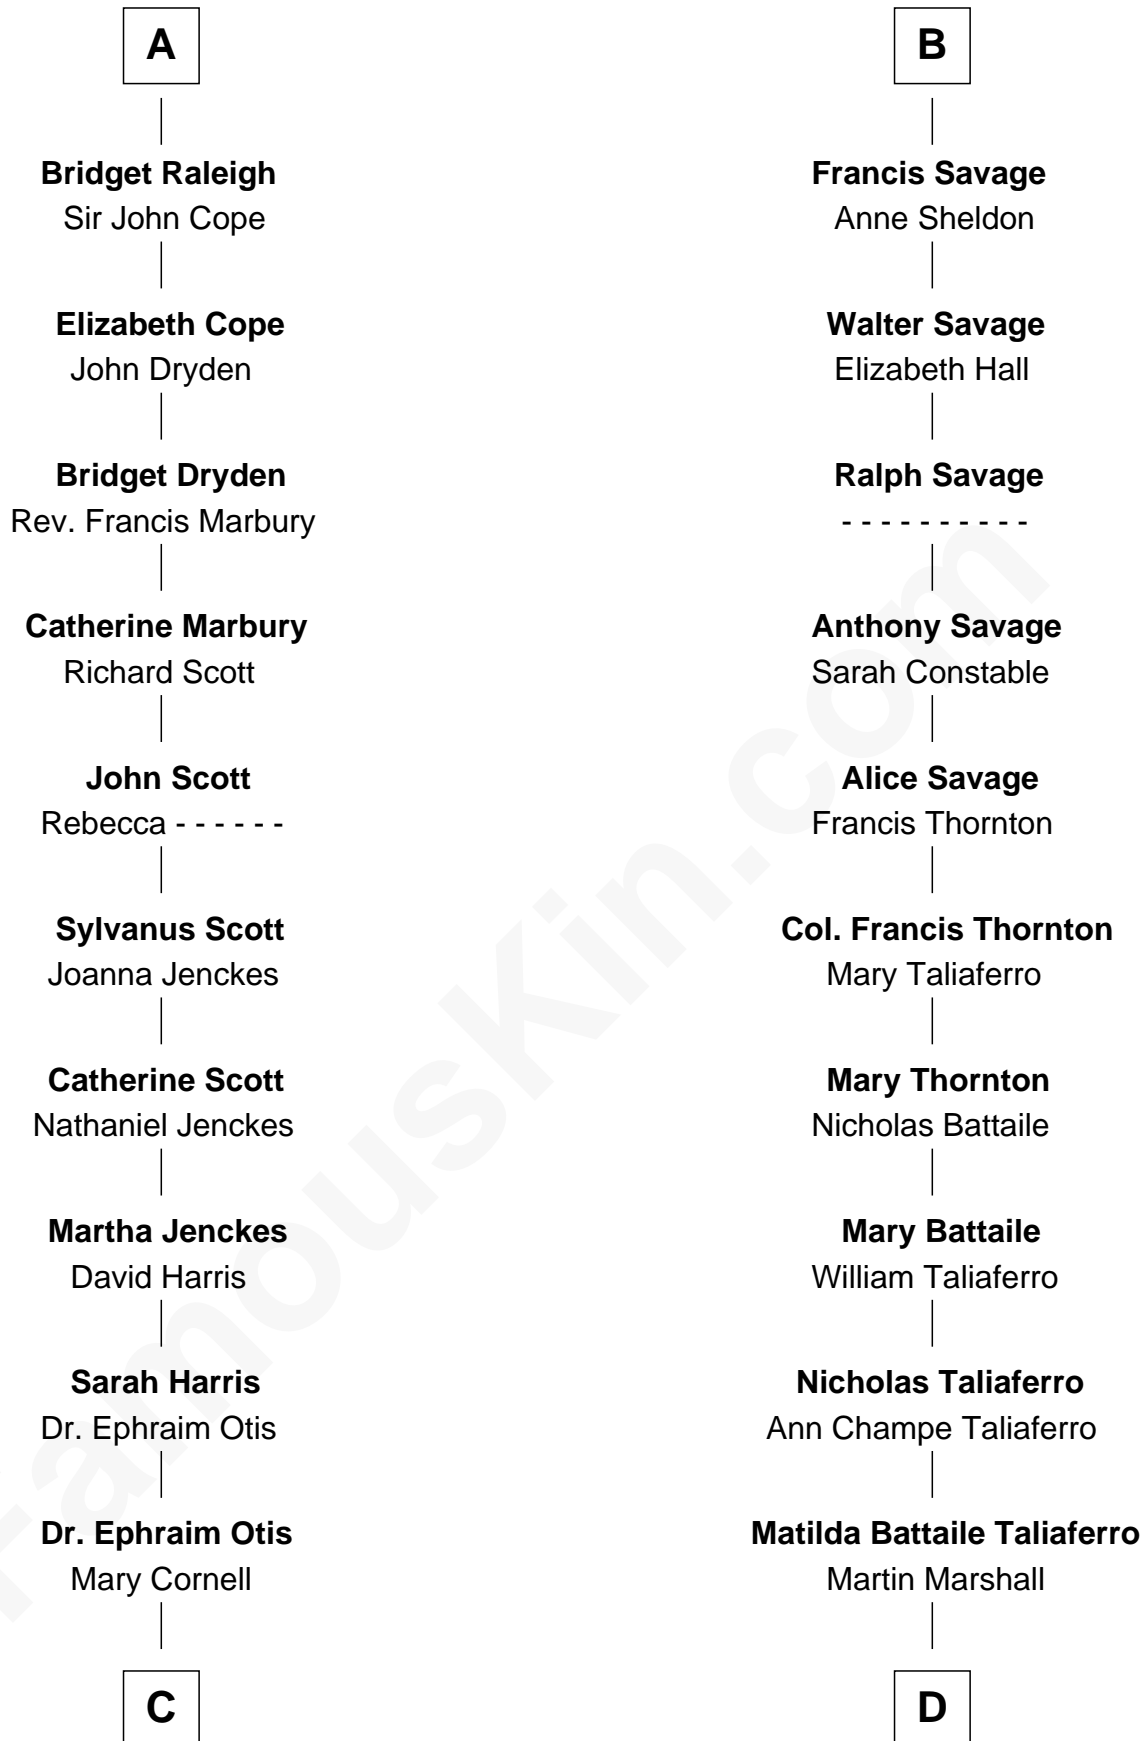

FamousKin.com Relationship Chart of

Amelia Earhart

Aviation Pioneer

19th cousin 1 time removed of

General George C. Marshall

Author of "The Marshall Plan"

Edmund Fitzalan

Alice de Warenne

C

Isaac Otis
Caroline Abigail Curtis

Alfred Gideon Otis
Amelia Josephine Harres

Amelia Otis
Edwin Stanton Earhart

Amelia Earhart
Aviation Pioneer

D

William Champe Marshall
Susan Myers

George Catlett Marshall
Laura Emily Bradford