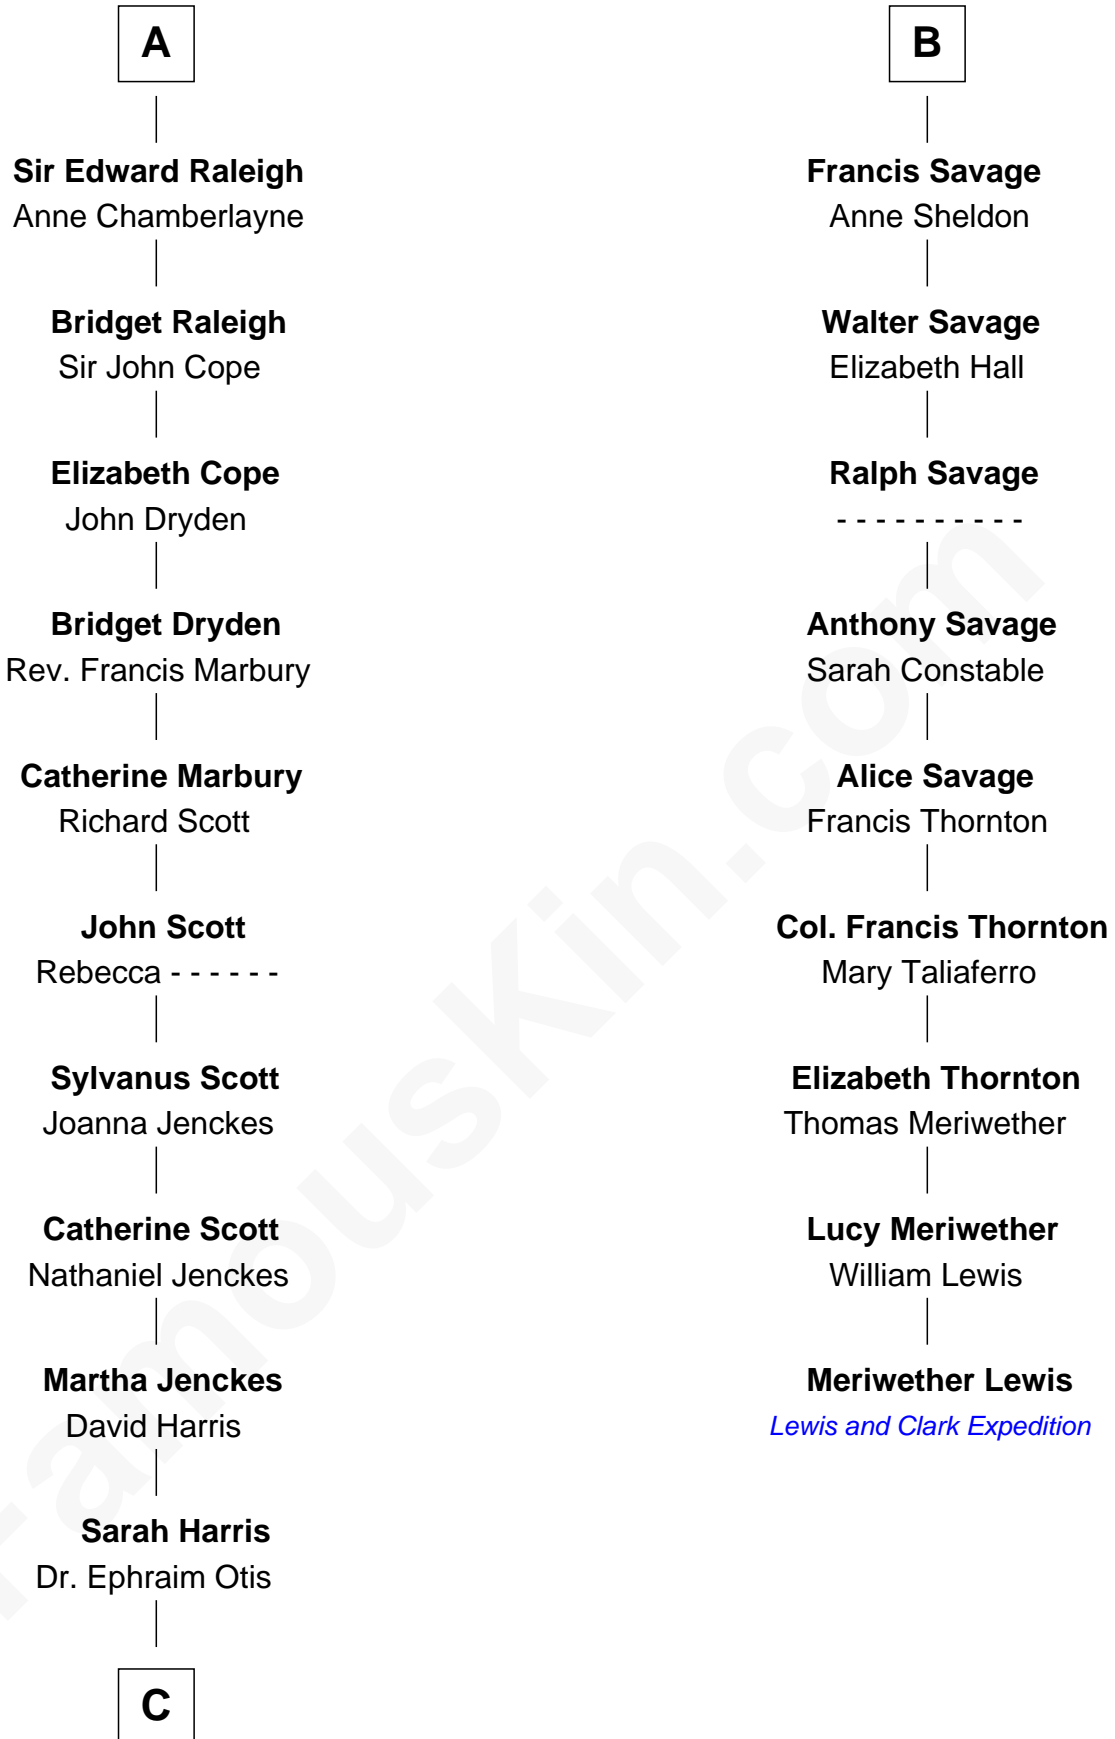

## Relationship Chart of

### Amelia Earhart

*Aviation Pioneer*

15th cousin 6 times removed of

**Meriwether Lewis**  
*Lewis and Clark Expedition*

**C**

—  
**Dr. Ephraim Otis**

Mary Cornell

—  
**Isaac Otis**