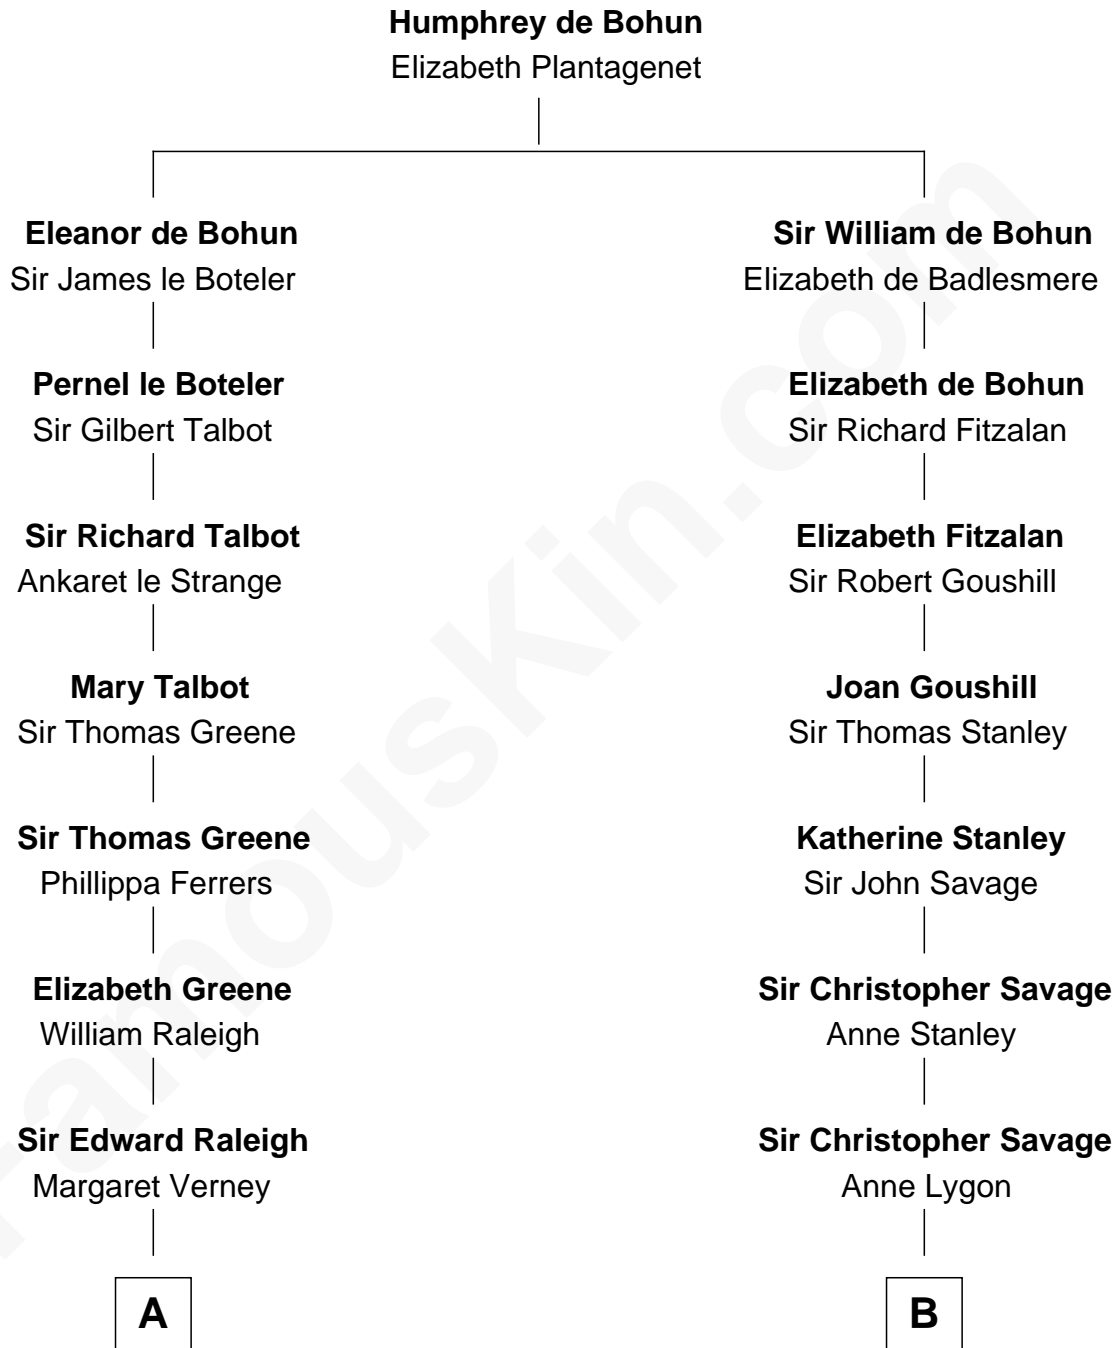

## Relationship Chart of

### Amelia Earhart

*Aviation Pioneer*

15th cousin 6 times removed of

**Meriwether Lewis**  
*Lewis and Clark Expedition*

**C**

—  
**Dr. Ephraim Otis**

Mary Cornell

—  
**Isaac Otis**