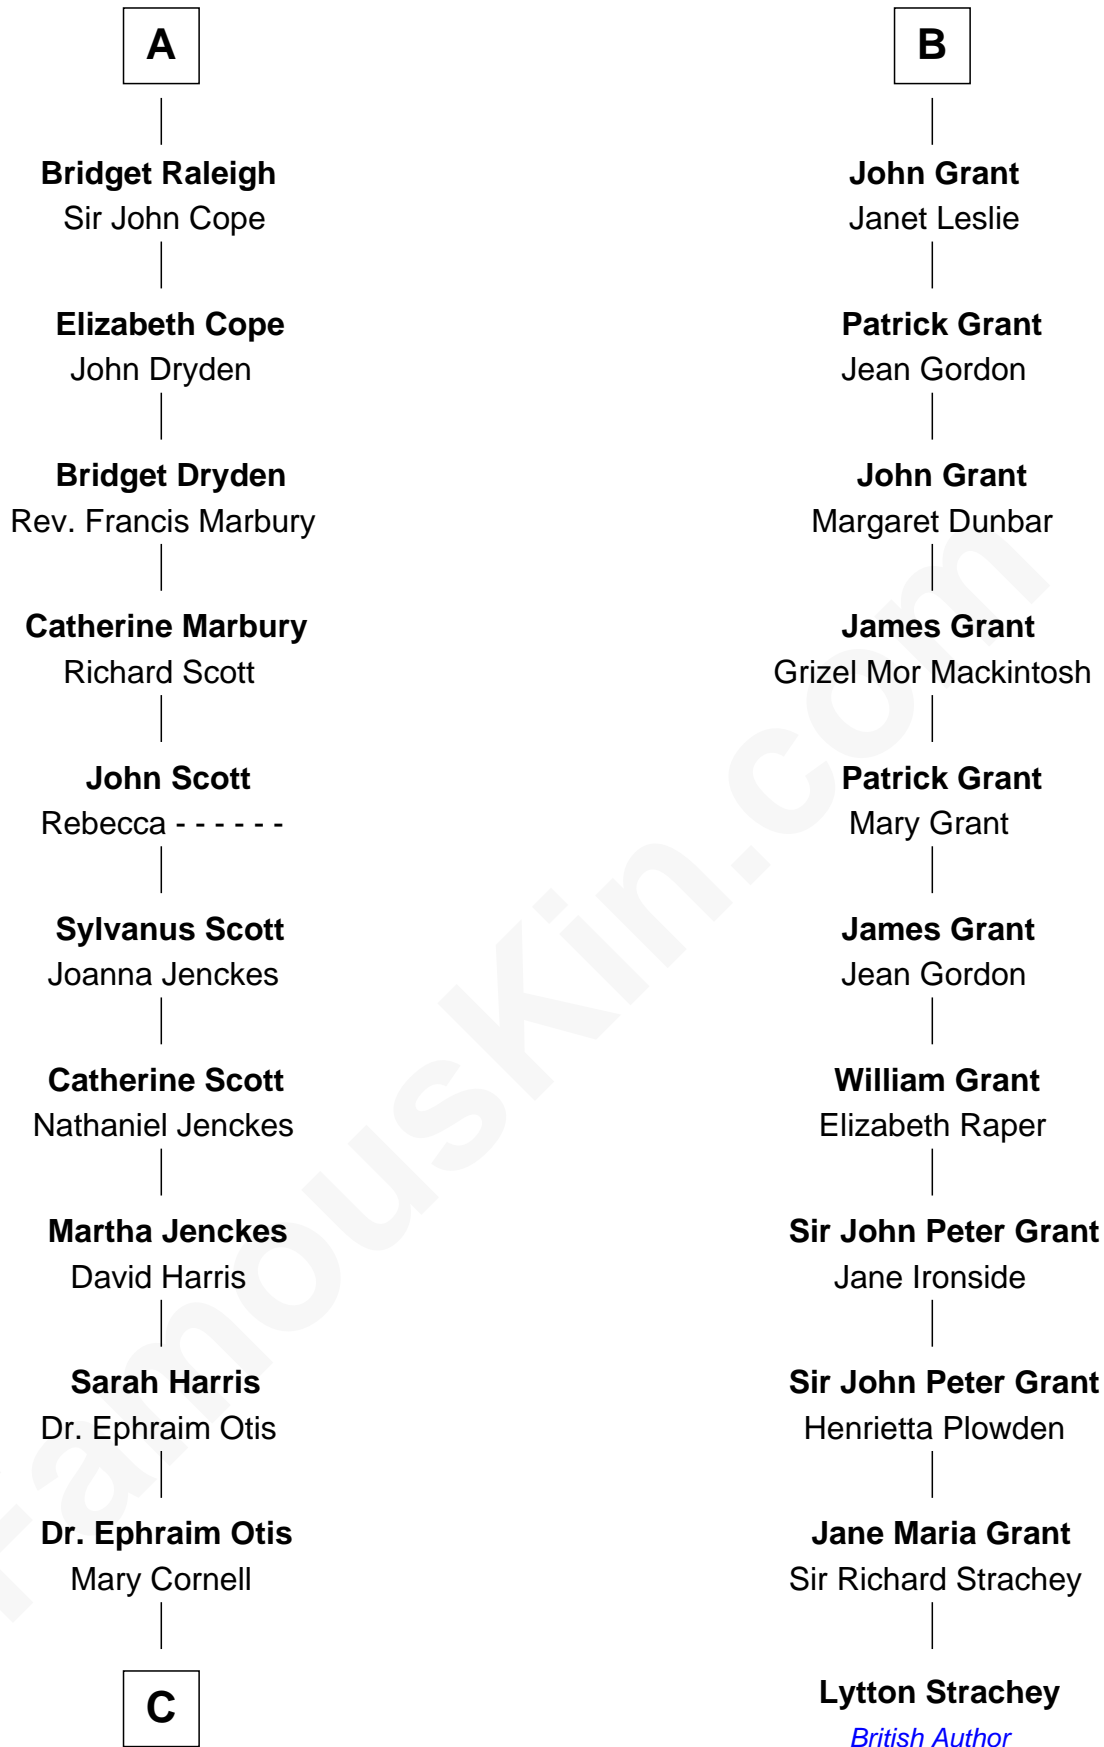

# FamousKin.com Relationship Chart of

**Amelia Earhart**

*Aviation Pioneer*

17th cousin 3 times removed of

**Lytton Strachey**

*Author and Co-Founder of Bloomsbury Group*

**Edmund Fitzalan**

Alice de Warenne

**C**

—  
**Isaac Otis**

Caroline Abigail Curtis

—  
**Alfred Gideon Otis**

Amelia Josephine Harres

—  
**Amelia Otis**

Edwin Stanton Earhart

—  
**Amelia Earhart**