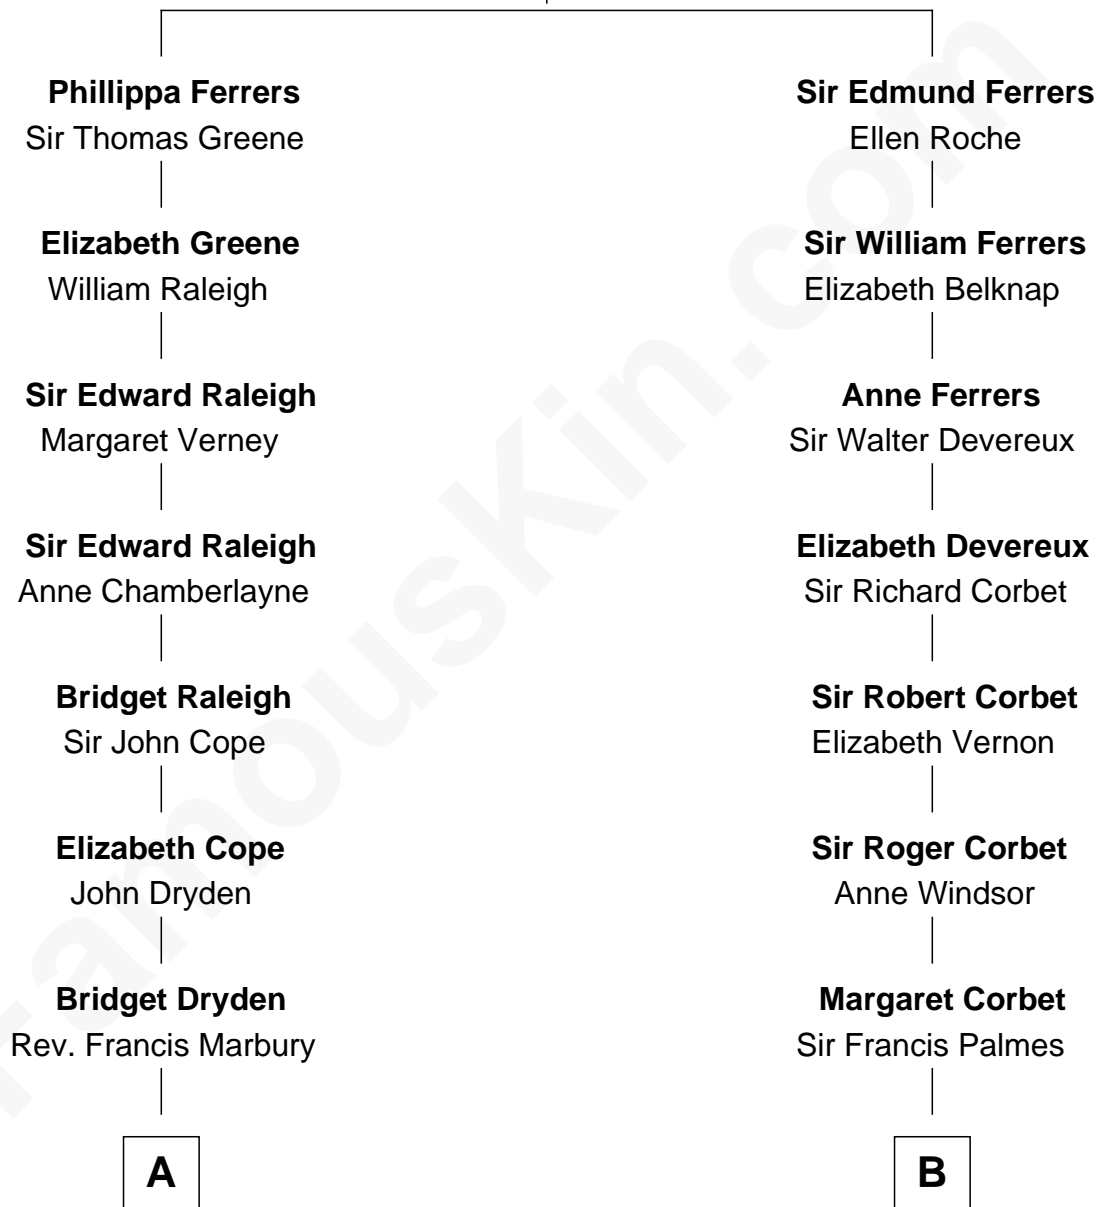

FamousKin.com Relationship Chart of

Amelia Earhart

Aviation Pioneer

16th cousin 1 time removed of

Olivia De Havilland

Movie Actress

Robert de Ferrers
Margaret Despencer

Amelia Earhart photo by [Pacific Aviation Museum](#) (CC BY 2.0)