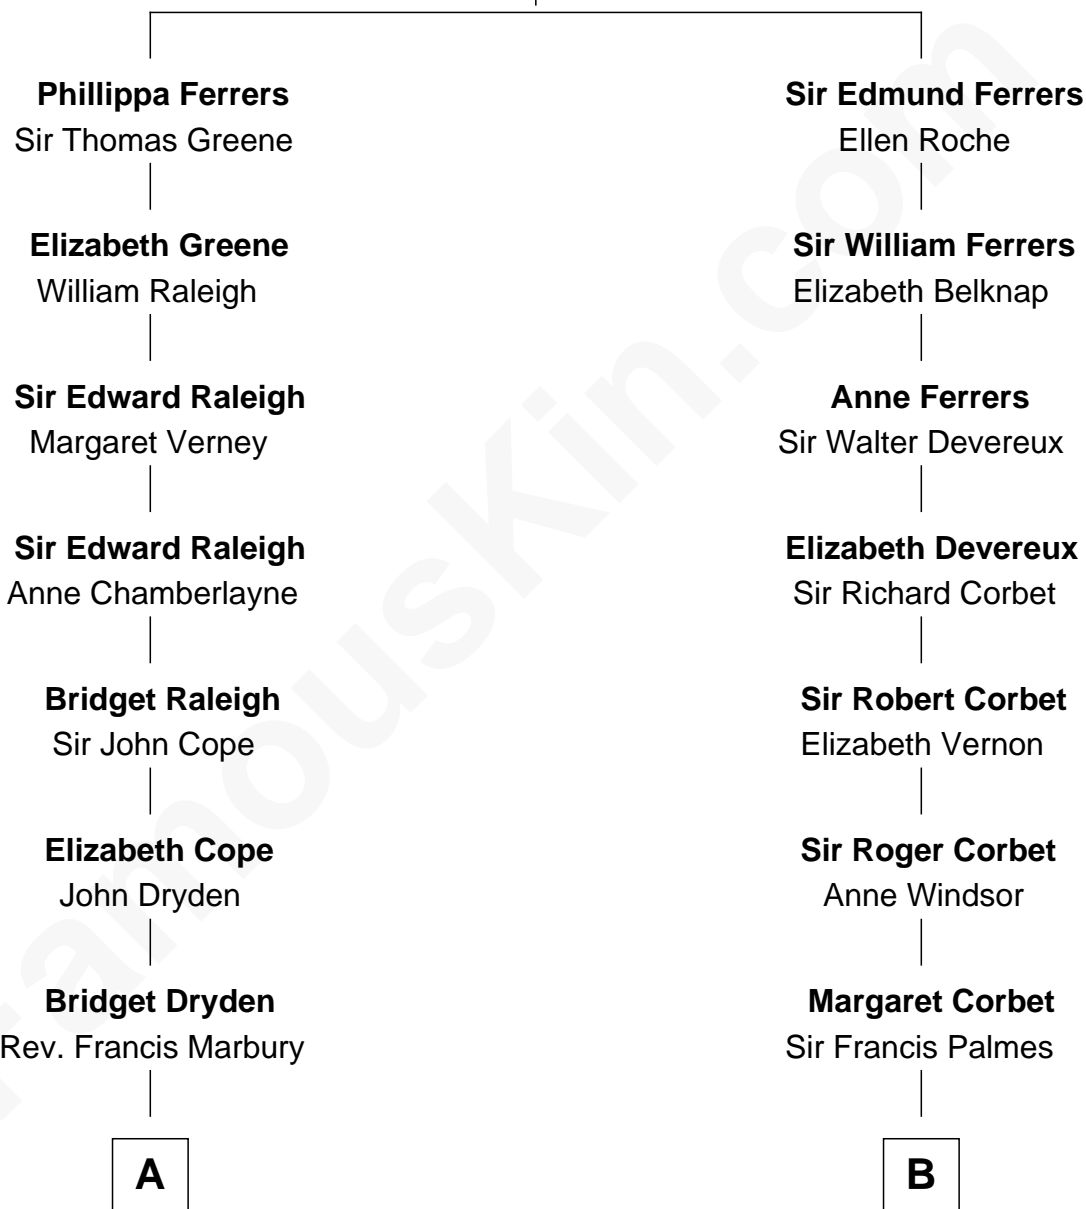

FamousKin.com

Relationship Chart of

Amelia Earhart

Aviation Pioneer

16th cousin 1 time removed of

Joan Fontaine

Movie Actress

Robert de Ferrers
Margaret Despencer

Amelia Earhart photo by [Pacific Aviation Museum](#) (CC BY 2.0)