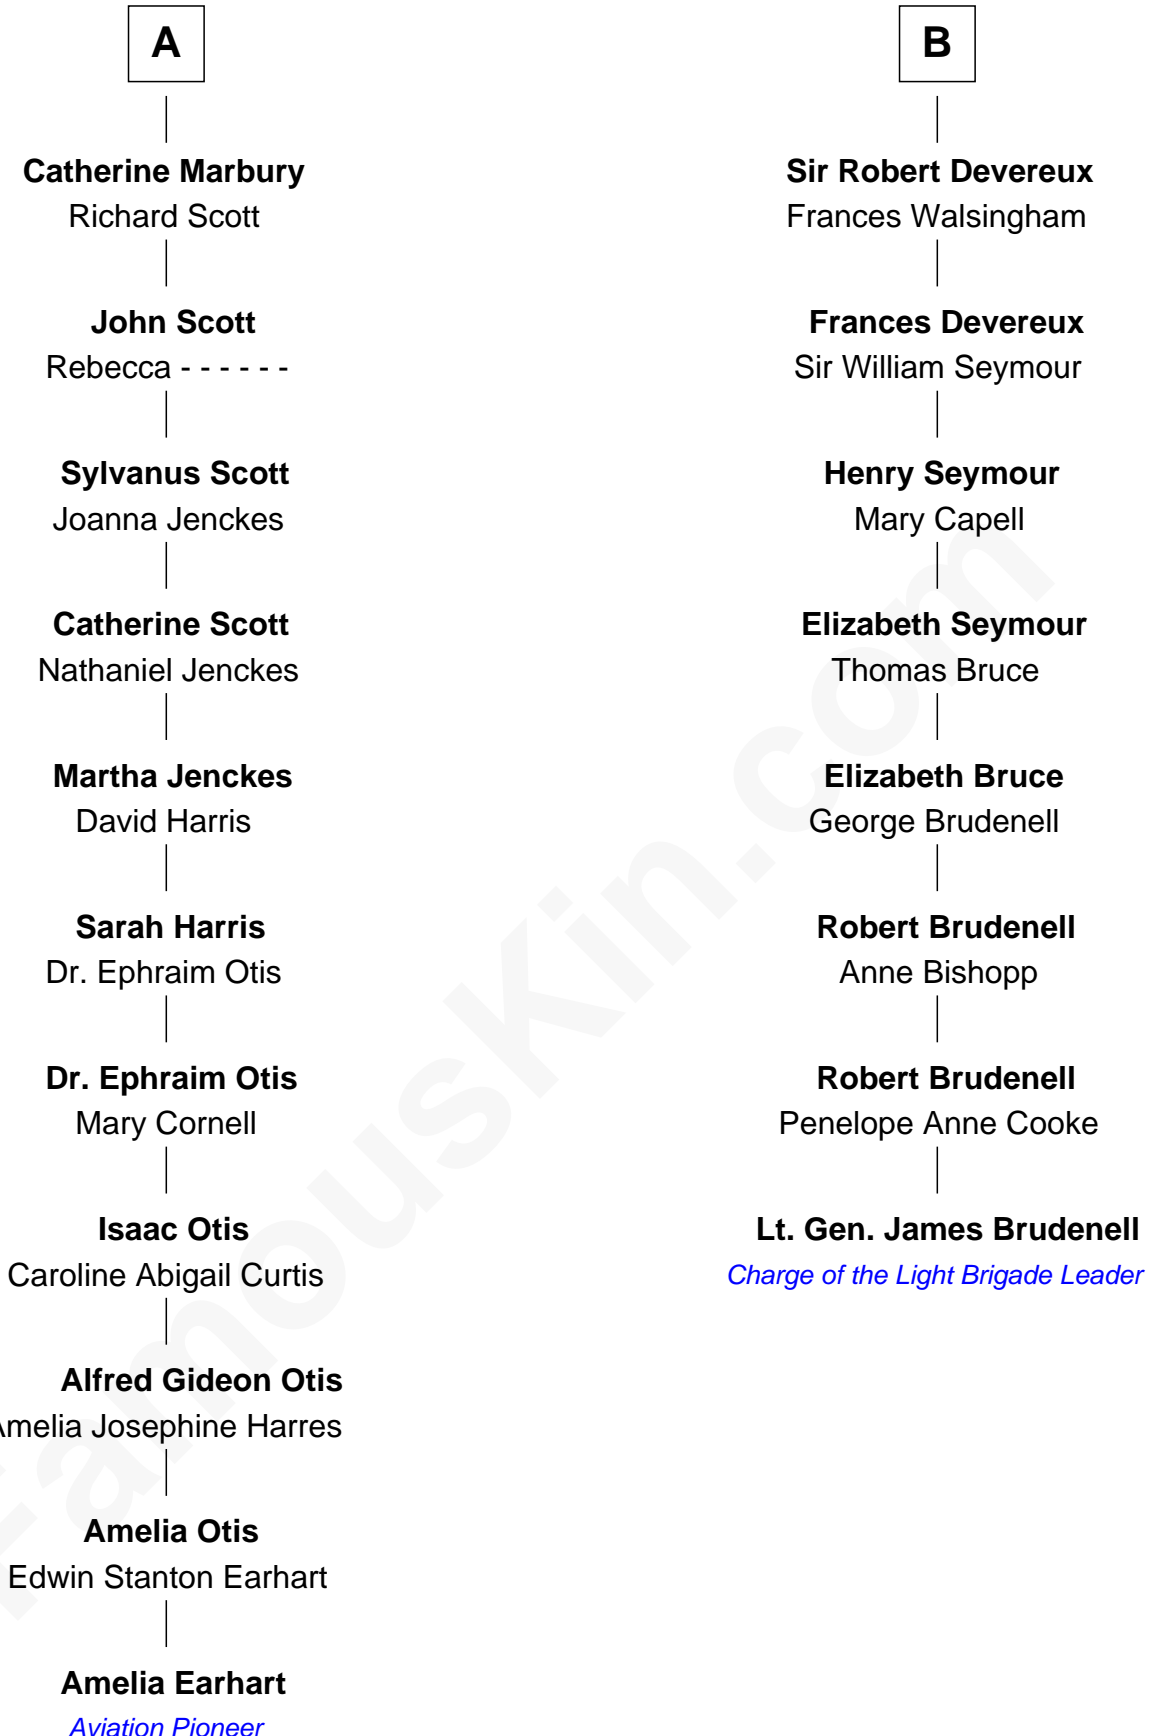

**FamousKin.com**  
**Relationship Chart of**  
**Amelia Earhart**  
*Aviation Pioneer*

14th cousin 3 times removed of

**Lt. Gen. James Brudenell**  
*Leader of the "Charge of the Light Brigade"*

Amelia Earhart photo by [Pacific Aviation Museum](#) (CC BY 2.0)