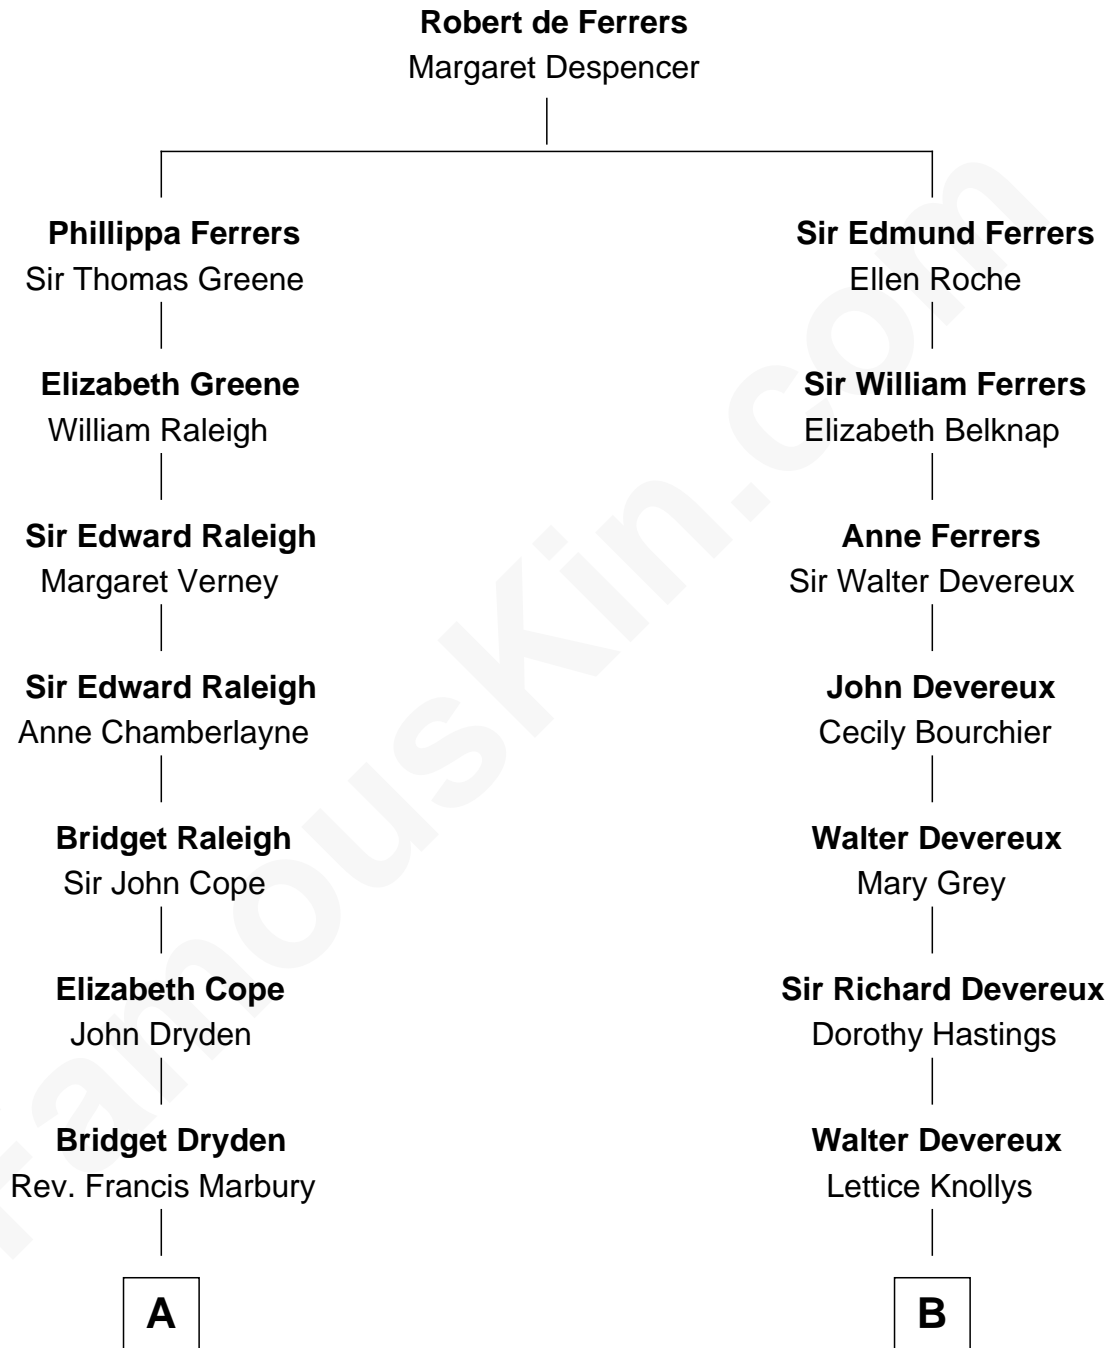

**FamousKin.com**  
**Relationship Chart of**  
**Amelia Earhart**  
*Aviation Pioneer*

14th cousin 3 times removed of

**Lt. Gen. James Brudenell**  
*Leader of the "Charge of the Light Brigade"*

Amelia Earhart photo by [Pacific Aviation Museum](#) (CC BY 2.0)