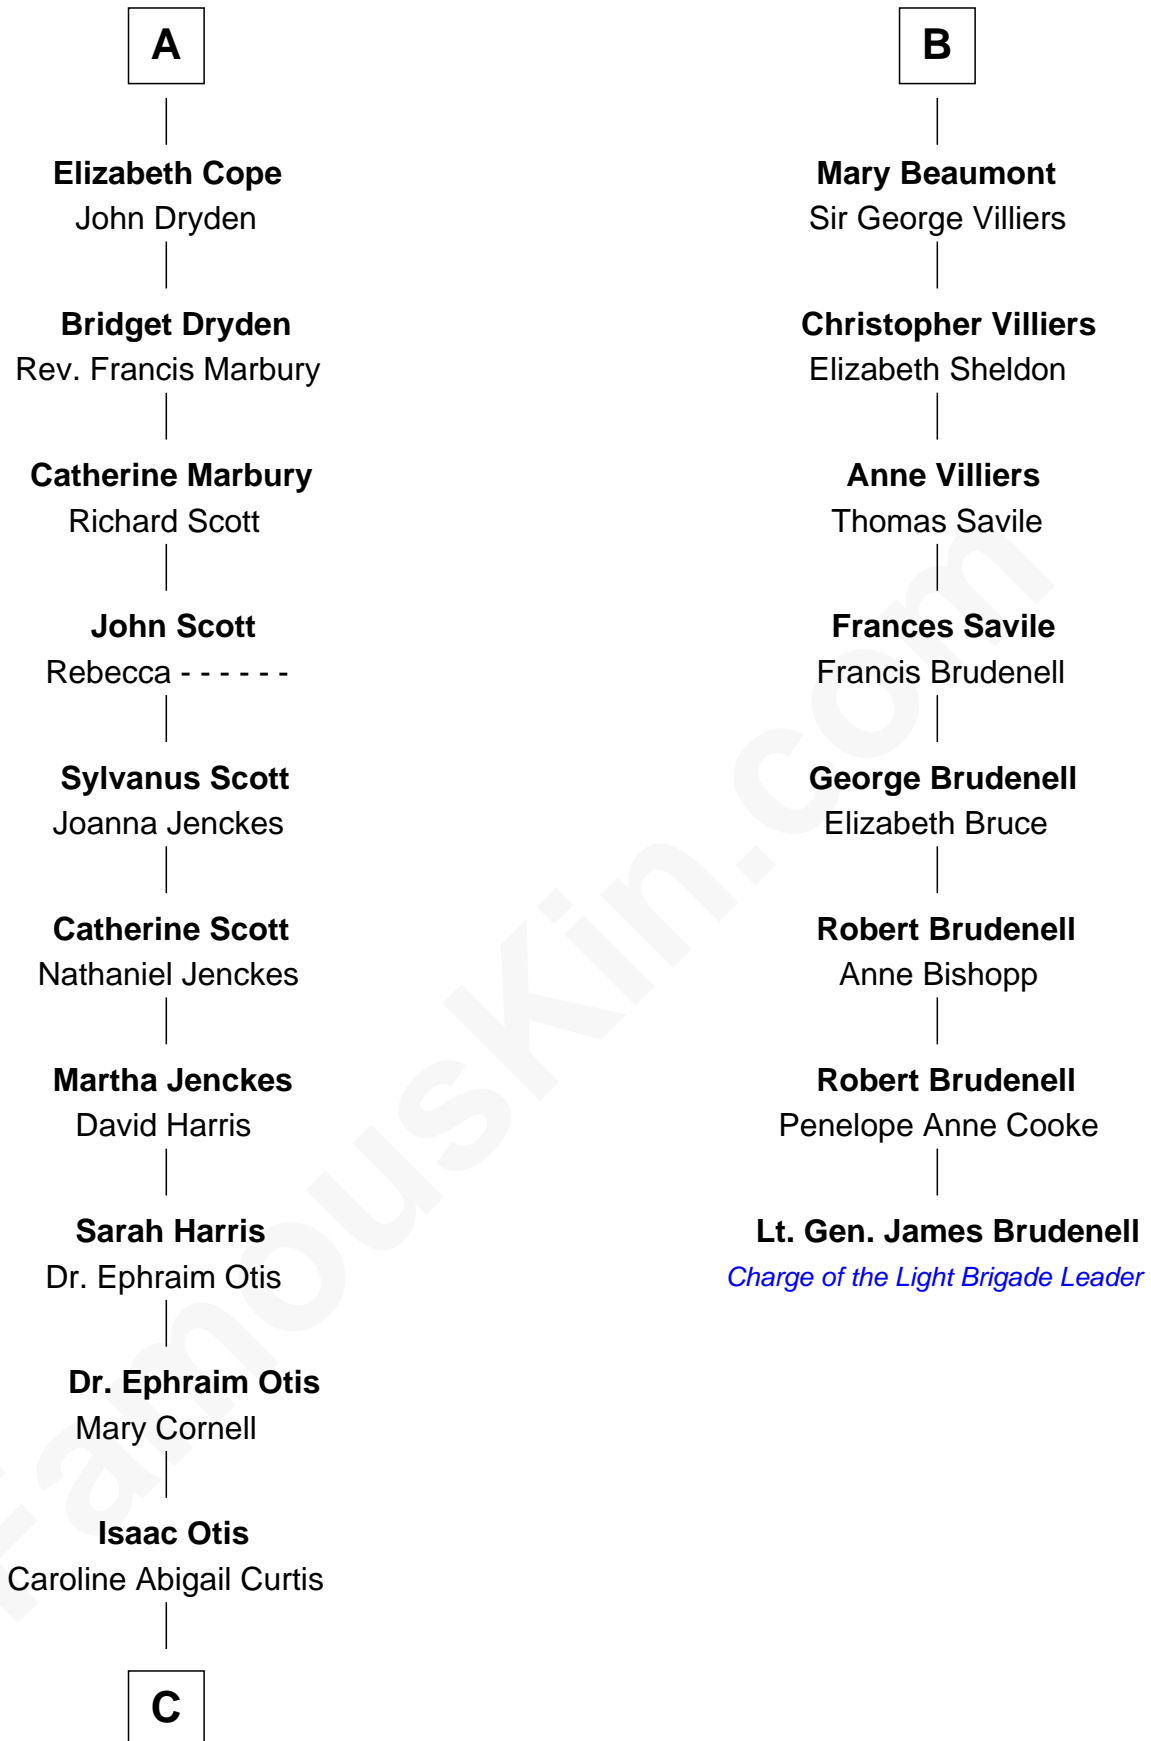

FamousKin.com Relationship Chart of

Amelia Earhart

Aviation Pioneer

14th cousin 5 times removed of

Lt. Gen. James Brudenell

Leader of the "Charge of the Light Brigade"

Sir Gilbert Talbot

Pernel le Boteler

Sir Henry de Grey

Margaret de Grey

Sir John Darcy

John Darcy

Joan de Greystoke

Joan Darcy

John Beaumont

George Beaumont

Joan Pauncefoot

William Beaumont

Mary Bassett

Anthony Beaumont

Anne Armstrong

B

C

—
Alfred Gideon Otis
Amelia Josephine Harres

—
Amelia Otis
Edwin Stanton Earhart

—
Amelia Earhart
Aviation Pioneer

FamousKin.com