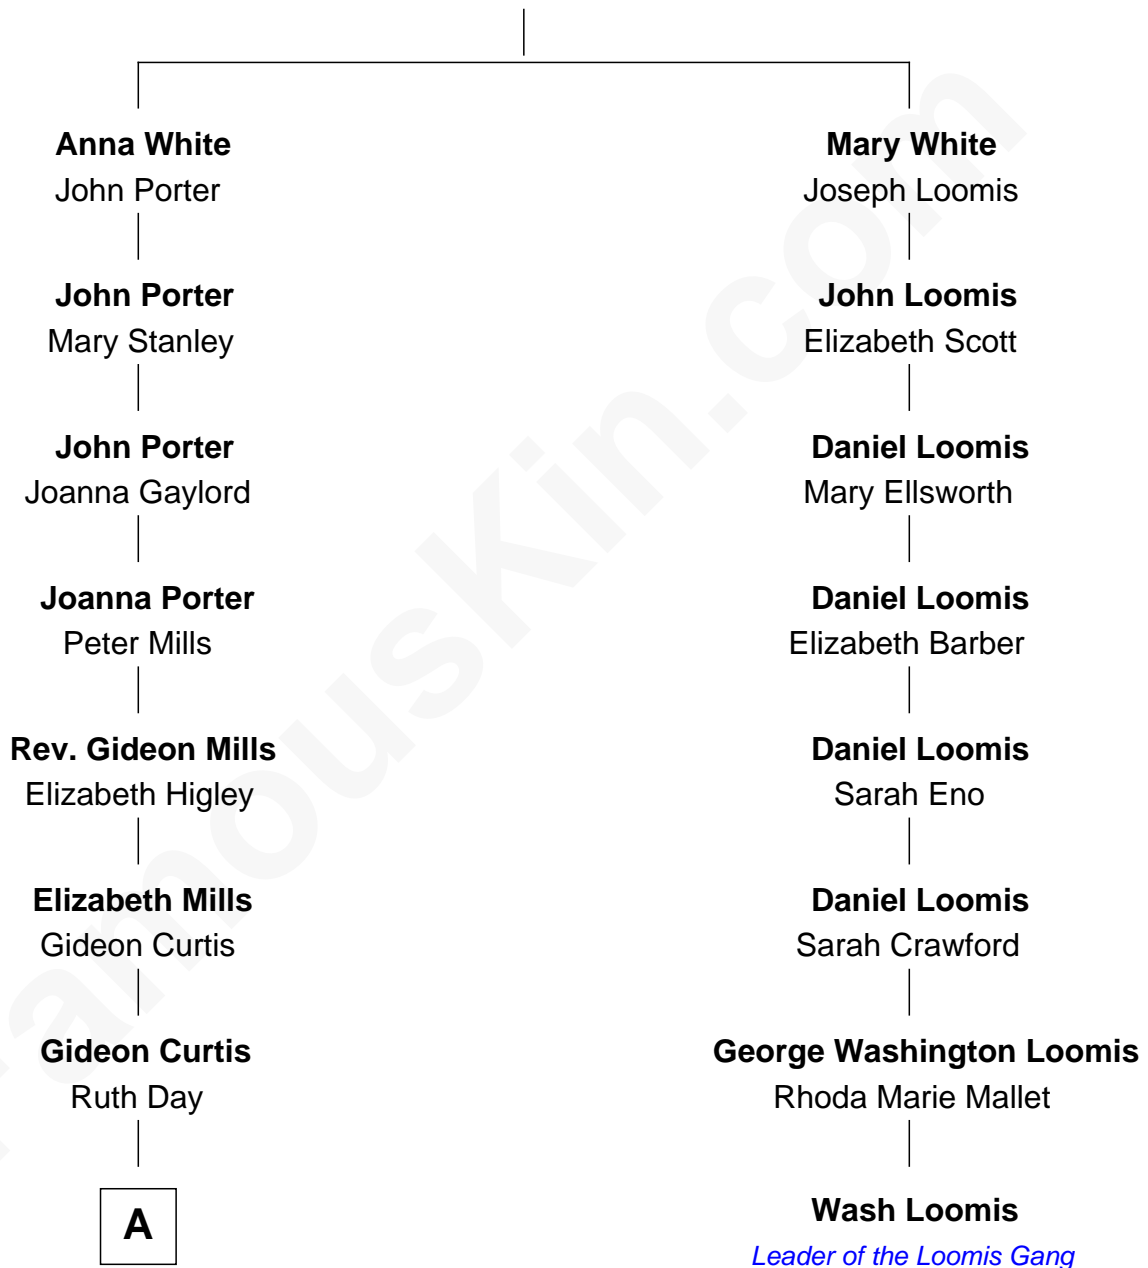

FamousKin.com Relationship Chart of

Amelia Earhart

Aviation Pioneer

7th cousin 3 times removed of

Wash Loomis

Leader of the Loomis Gang

Robert White

Bridget Allgar

A

—
Caroline Abigail Curtis

Isaac Otis

—
Alfred Gideon Otis

Amelia Josephine Harres

—
Amelia Otis

Edwin Stanton Earhart

—
Amelia Earhart