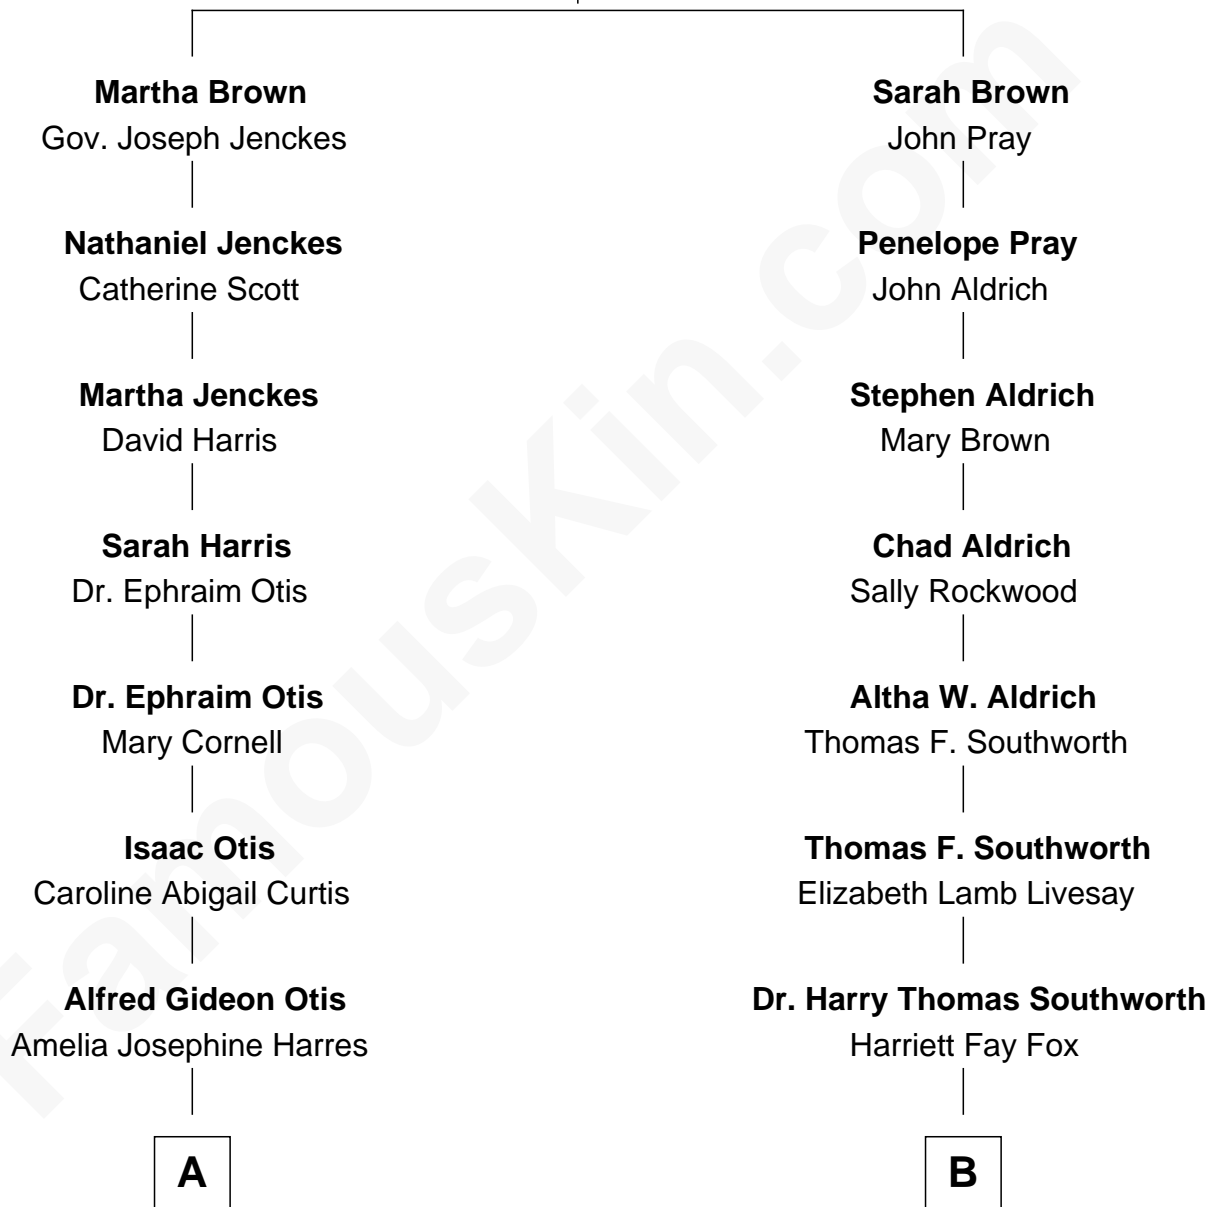

# FamousKin.com Relationship Chart of

**Amelia Earhart**

*Aviation Pioneer*

8th cousin of

**John Ritter**

*TV and Movie Actor*

**Rev. John Brown**

Mary Holmes

**A**

**Amelia Otis**  
Edwin Stanton Earhart

**Amelia Earhart**  
*Aviation Pioneer*

**B**

**Dorothy Fay Southworth**  
Woodward Maurice Ritter

**John Ritter**  
*TV and Movie Actor*

FamousKin.com