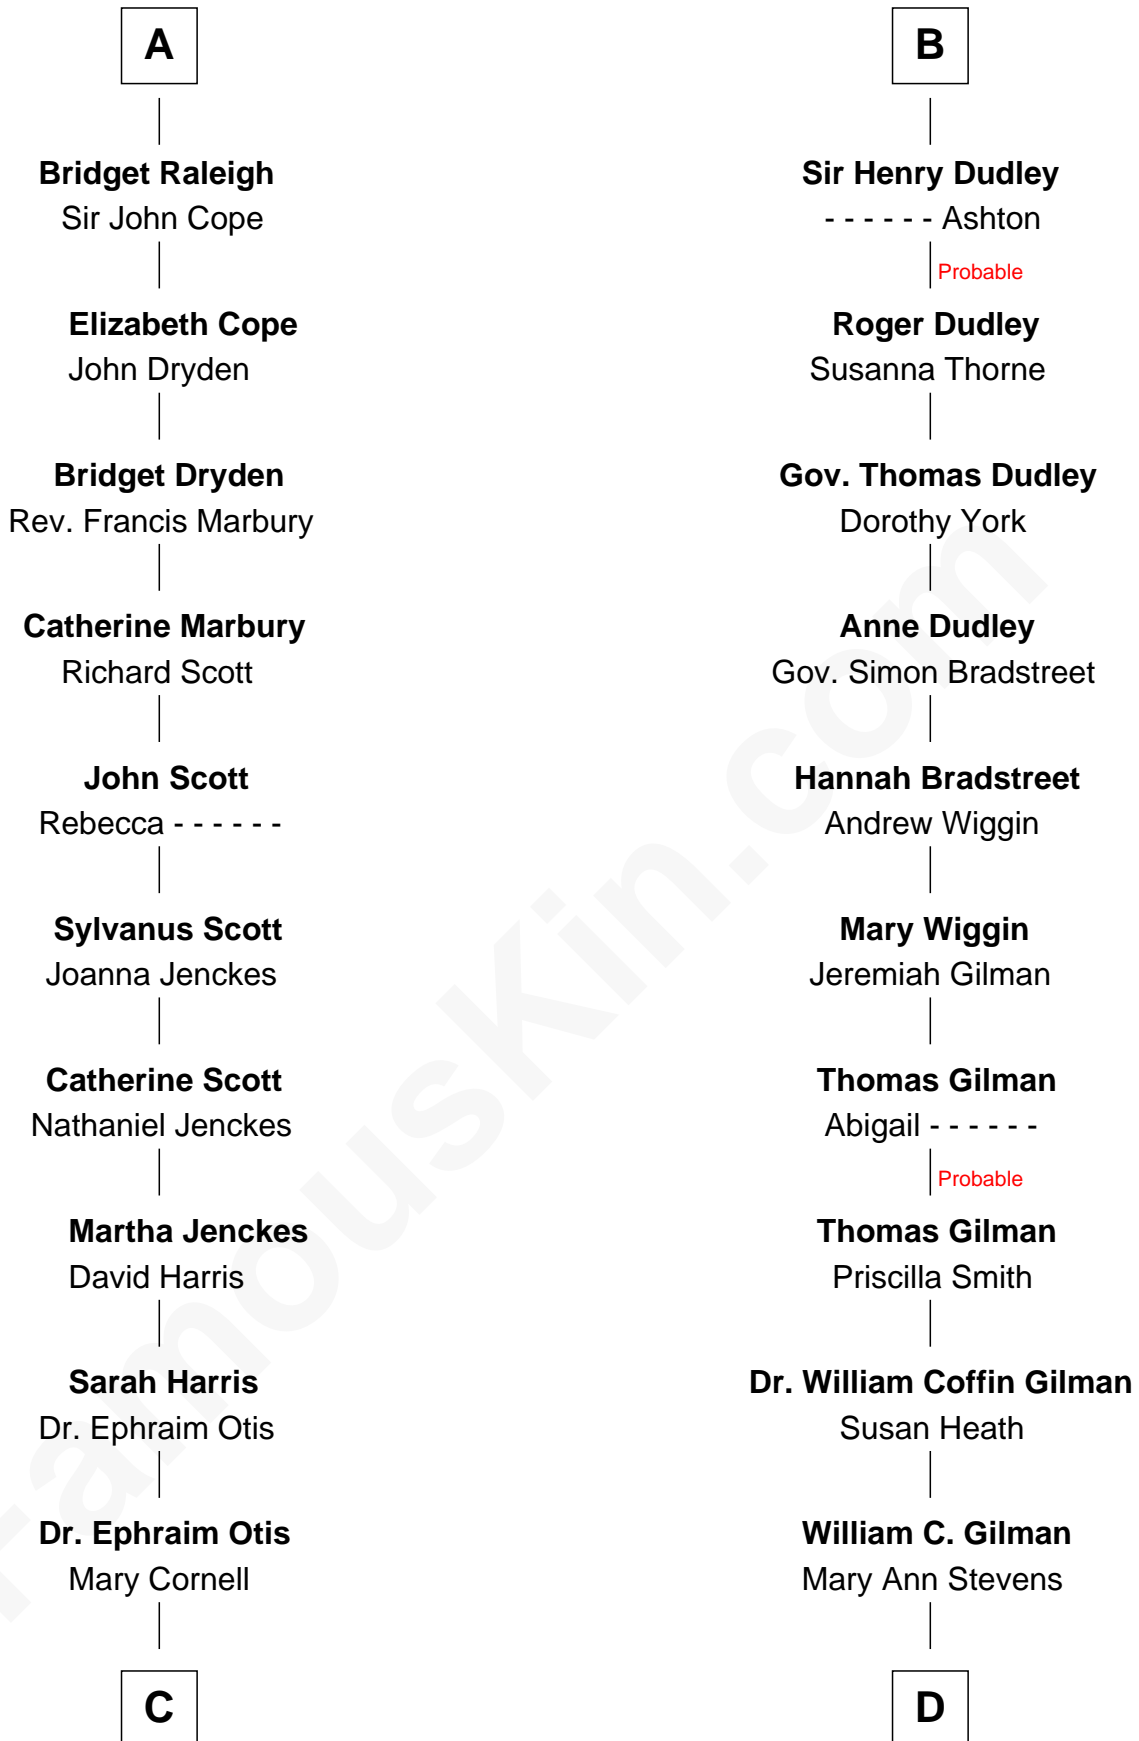

FamousKin.com Relationship Chart of

Amelia Earhart

Aviation Pioneer

20th cousin of

George Hamilton

TV and Movie Actor

Edmund Fitzalan

Alice de Warenne

C

Isaac Otis
Caroline Abigail Curtis

Alfred Gideon Otis
Amelia Josephine Harres

Amelia Otis
Edwin Stanton Earhart

Amelia Earhart
Aviation Pioneer

D

George C. Gilman
Elizabeth Melissa Lane

Lillian C. Gilman
Harry Fuller Hamilton