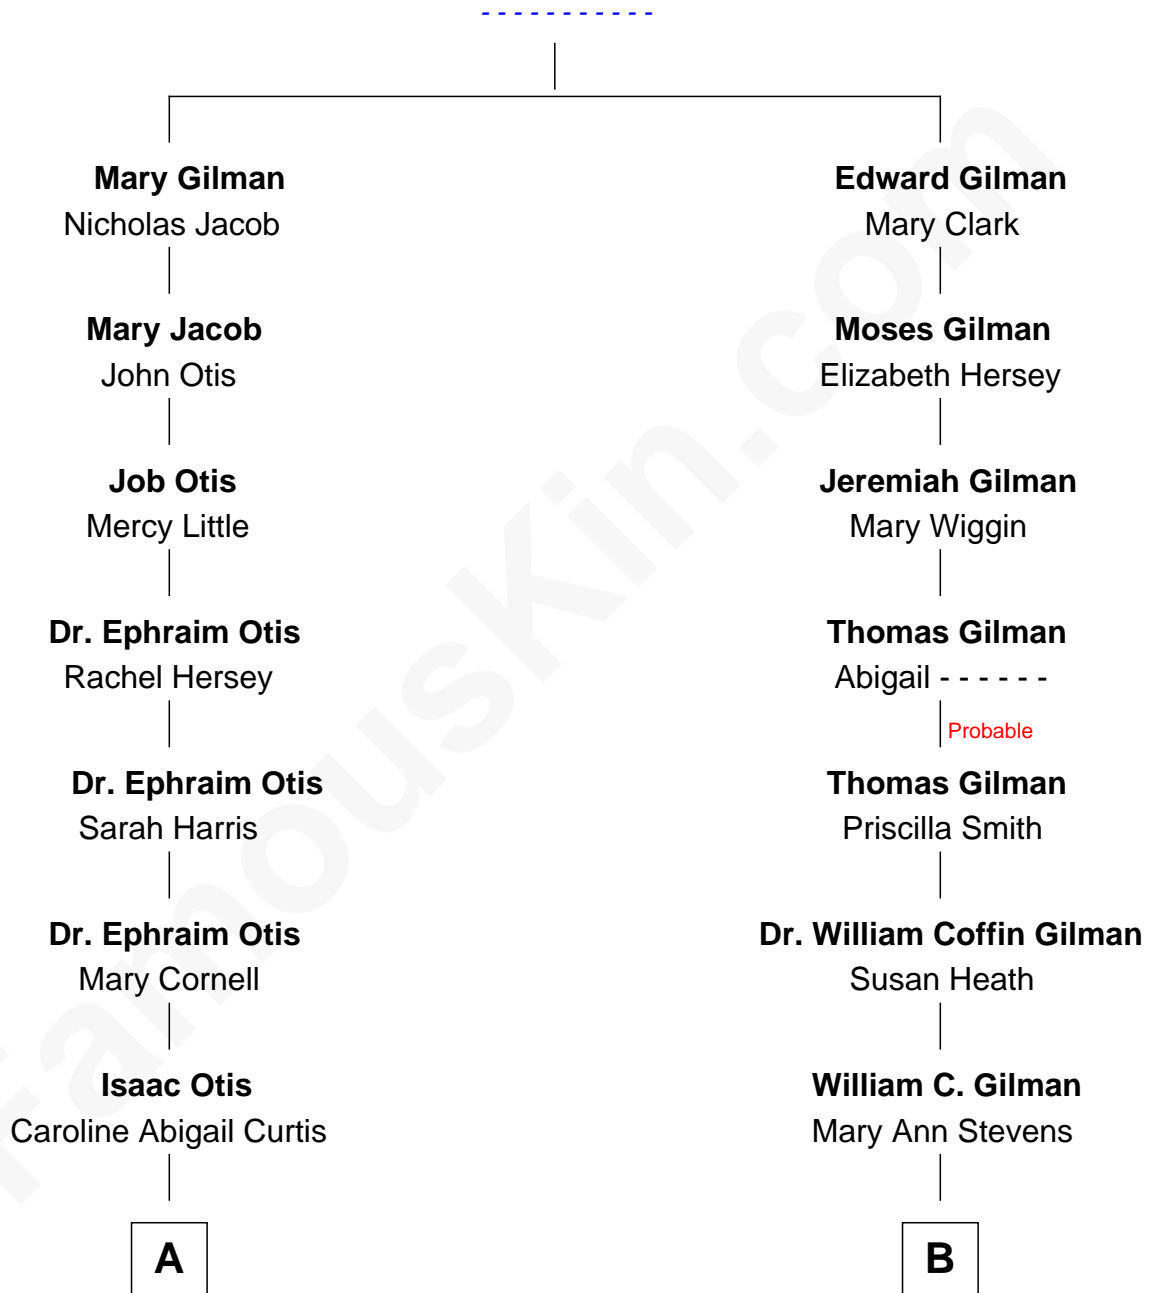

# FamousKin.com Relationship Chart of

**Amelia Earhart**

*Aviation Pioneer*

9th cousin 1 time removed of

**George Hamilton**

*TV and Movie Actor*

**Edward Gilman**

**A**

**Alfred Gideon Otis**  
Amelia Josephine Harres

**Amelia Otis**  
Edwin Stanton Earhart

**Amelia Earhart**  
*Aviation Pioneer*

**B**

**George C. Gilman**  
Elizabeth Melissa Lane

**Lillian C. Gilman**  
Harry Fuller Hamilton

**George William Hamilton**  
Anne Lucille Stevens

**George Hamilton**  
*TV and Movie Actor*