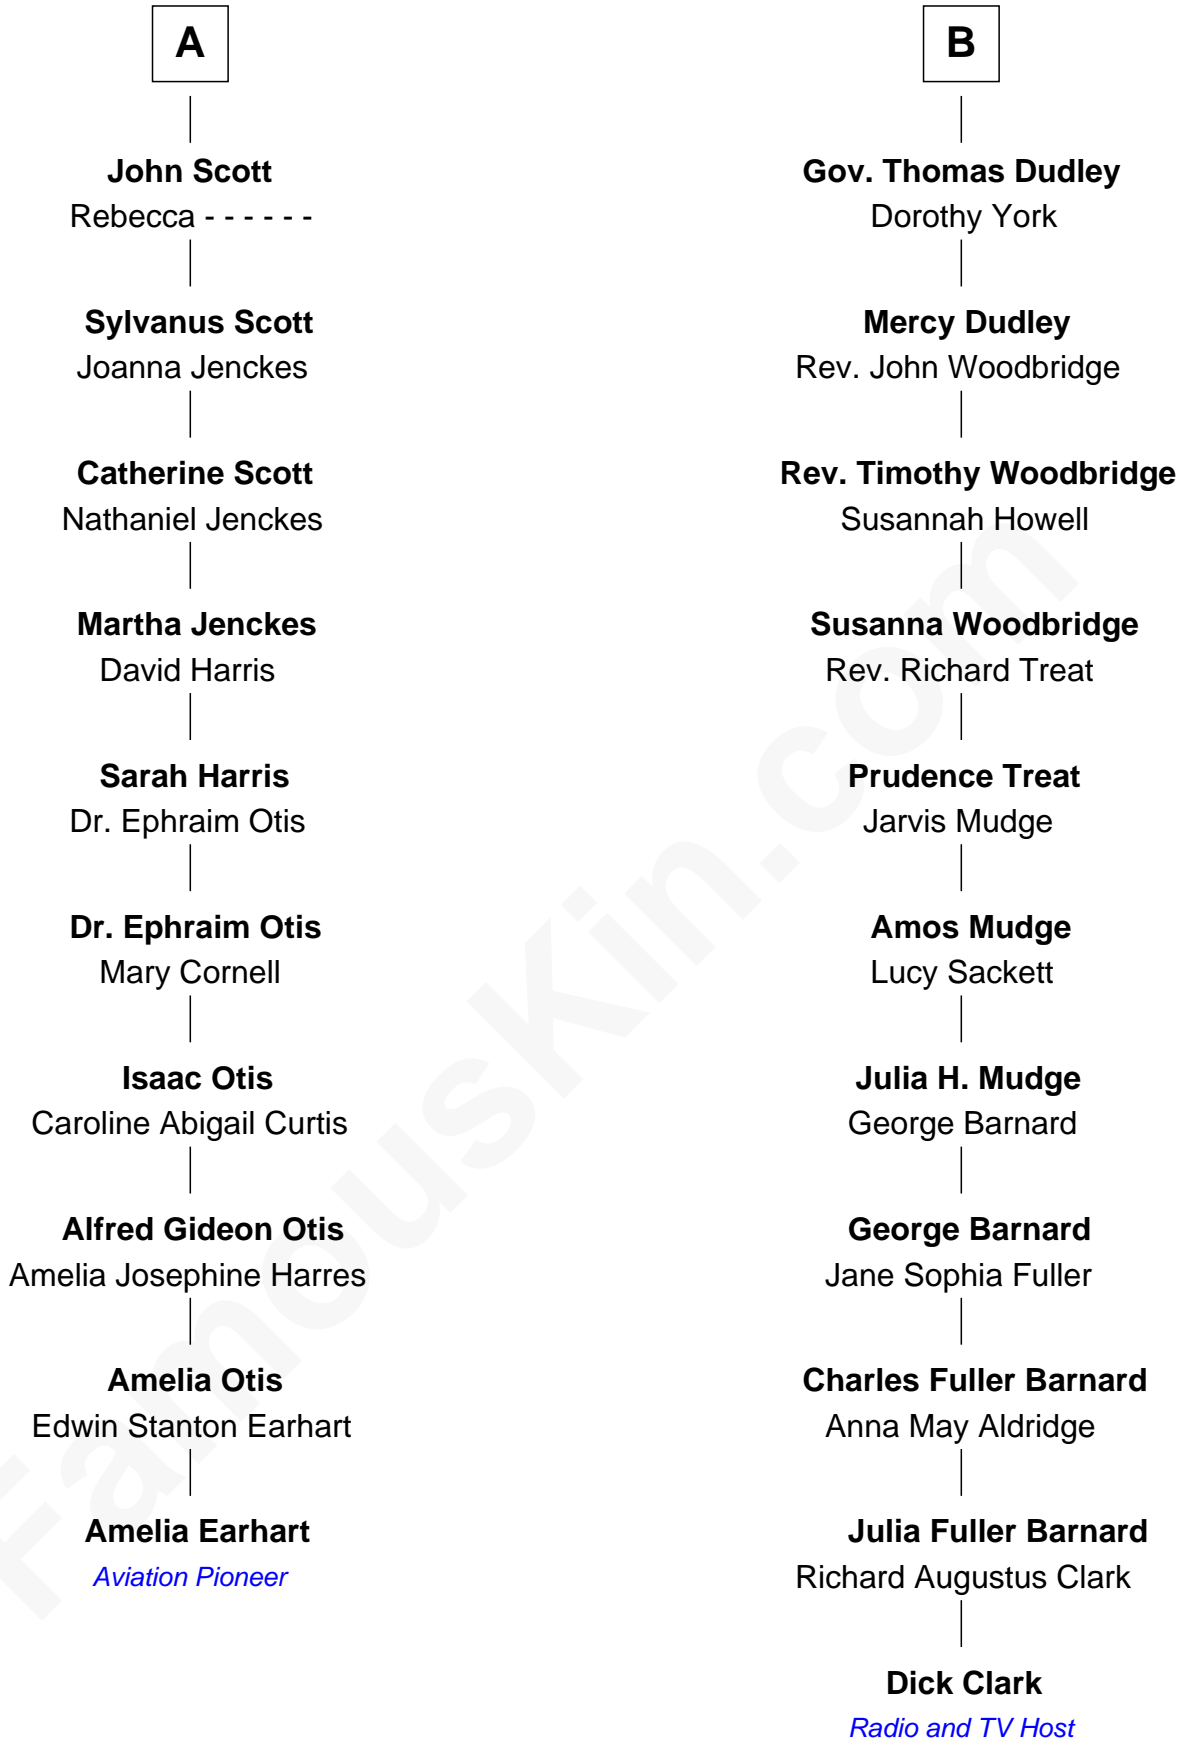

FamousKin.com Relationship Chart of

Amelia Earhart

Aviation Pioneer

16th cousin 1 time removed of

Dick Clark

Radio and TV Host

Sir Walter Blount

Sancha de Ayala

Sir John Sutton

Sir John Sutton

Elizabeth Berkeley

Sir Edmund Sutton

Joyce Tiptoft

Sir Edward Sutton

Cecily Willoughby

Sir John Sutton

Cecily Grey

Sir Henry Dudley

----- Ashton

Probable

Roger Dudley

Susanna Thorne

B

Amelia Earhart photo by [Pacific Aviation Museum](#) (CC BY 2.0)

Dick Clark photo by [Alan Light](#) (CC BY 2.0)