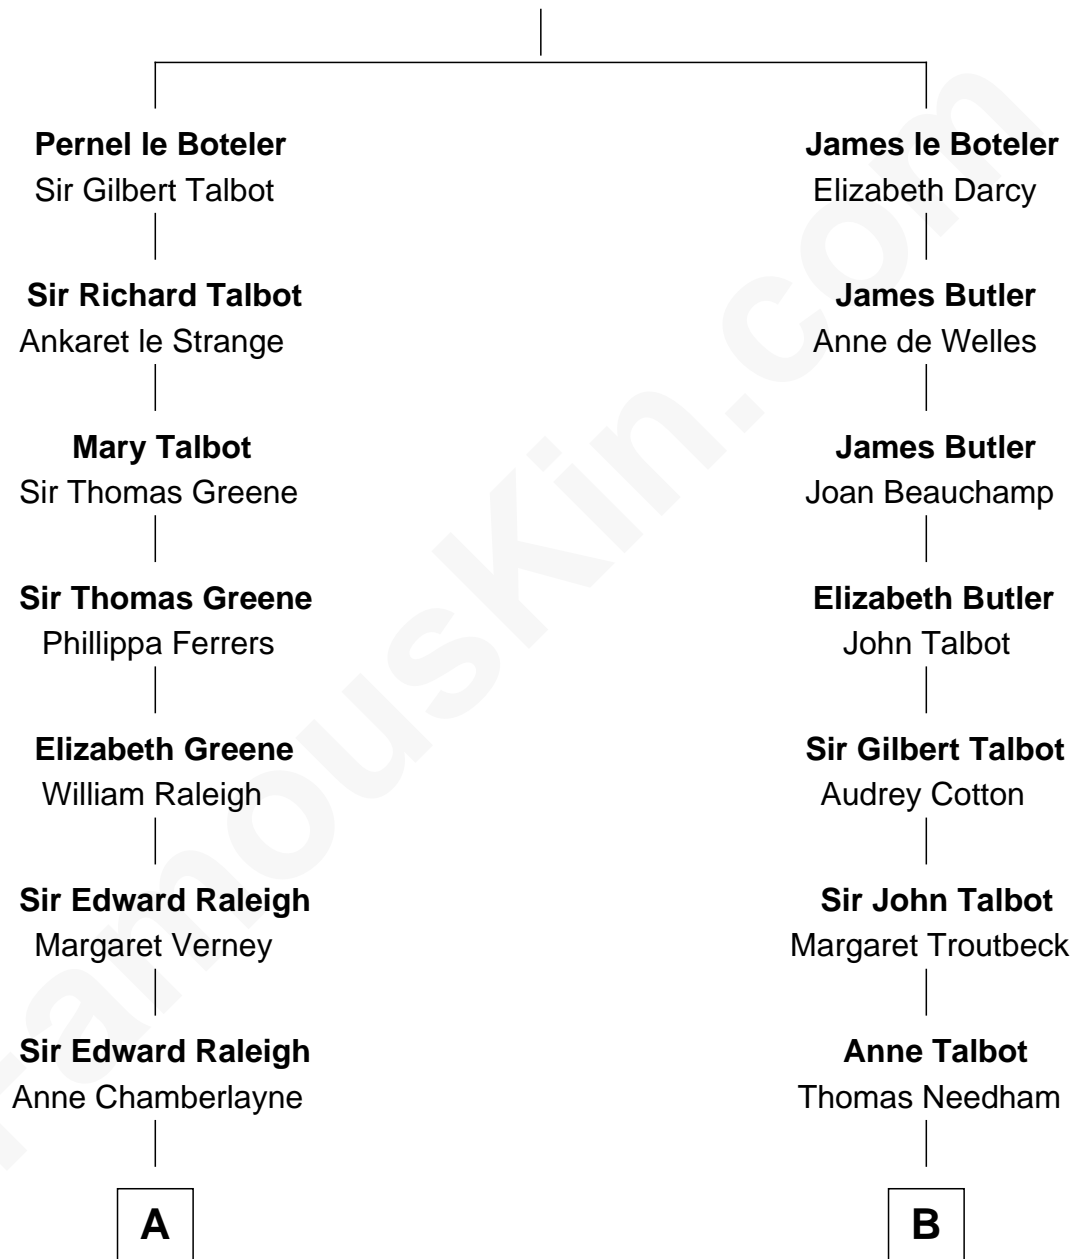

FamousKin.com Relationship Chart of

Amelia Earhart

Aviation Pioneer

19th cousin 1 time removed of

Dick Clark

Radio and TV Host

Sir James le Boteler

Eleanor de Bohun

C

Isaac Otis
Caroline Abigail Curtis

Alfred Gideon Otis
Amelia Josephine Harres

Amelia Otis
Edwin Stanton Earhart

Amelia Earhart
Aviation Pioneer

D

Charles Fuller Barnard
Anna May Aldridge

Julia Fuller Barnard
Richard Augustus Clark