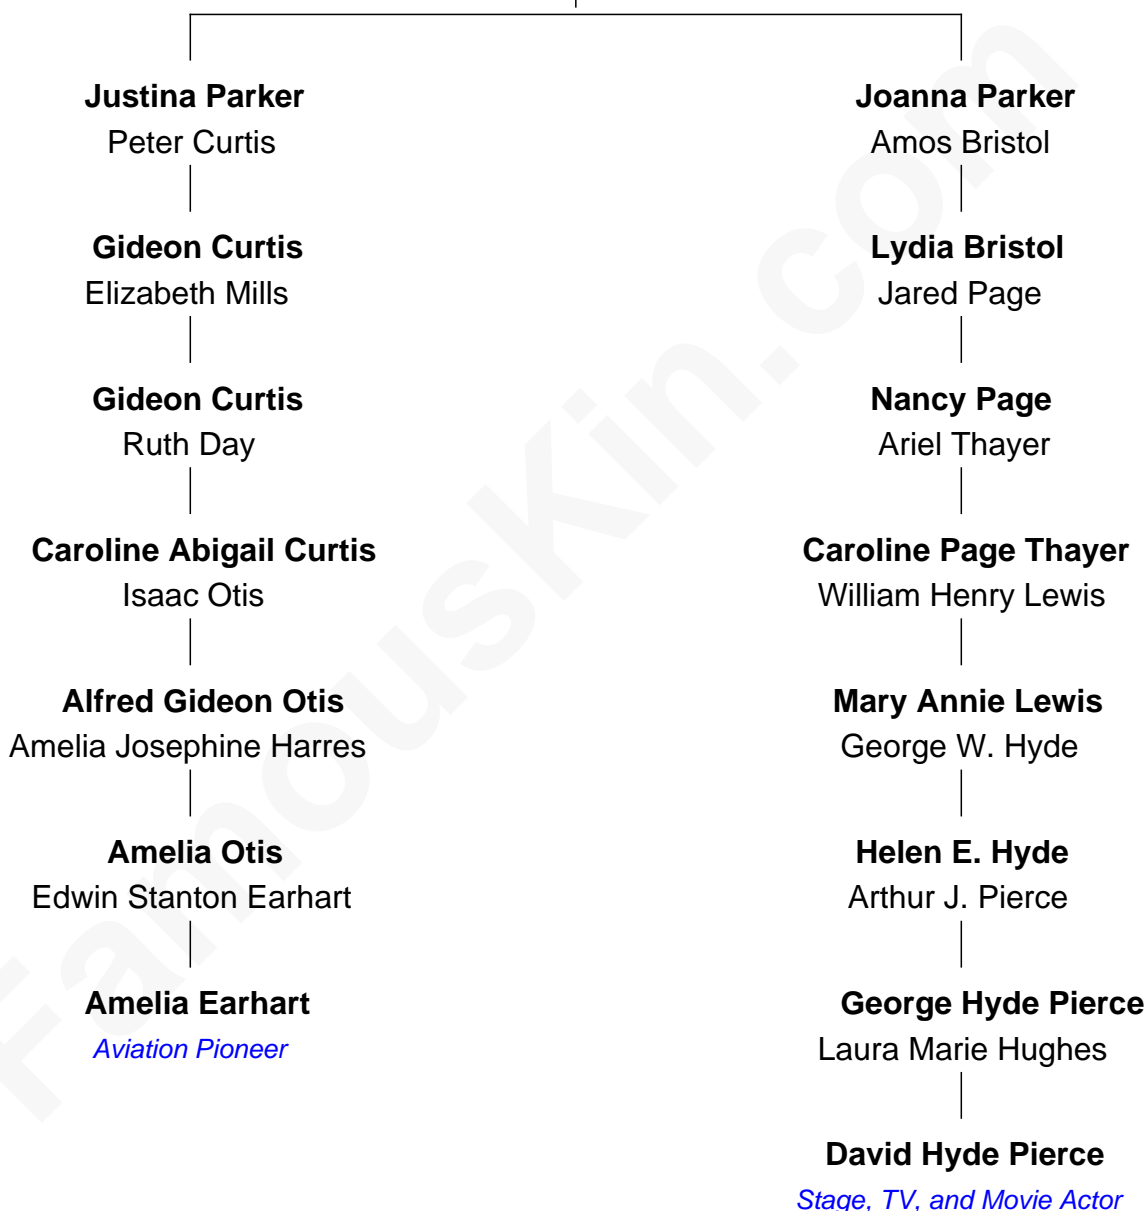

# FamousKin.com Relationship Chart of

**Amelia Earhart**

*Aviation Pioneer*

6th cousin 1 time removed of

**David Hyde Pierce**

*Stage, TV, and Movie Actor*

**Eliphalet Parker**

Hannah Beach

Amelia Earhart photo by [Pacific Aviation Museum](#) (CC BY 2.0)