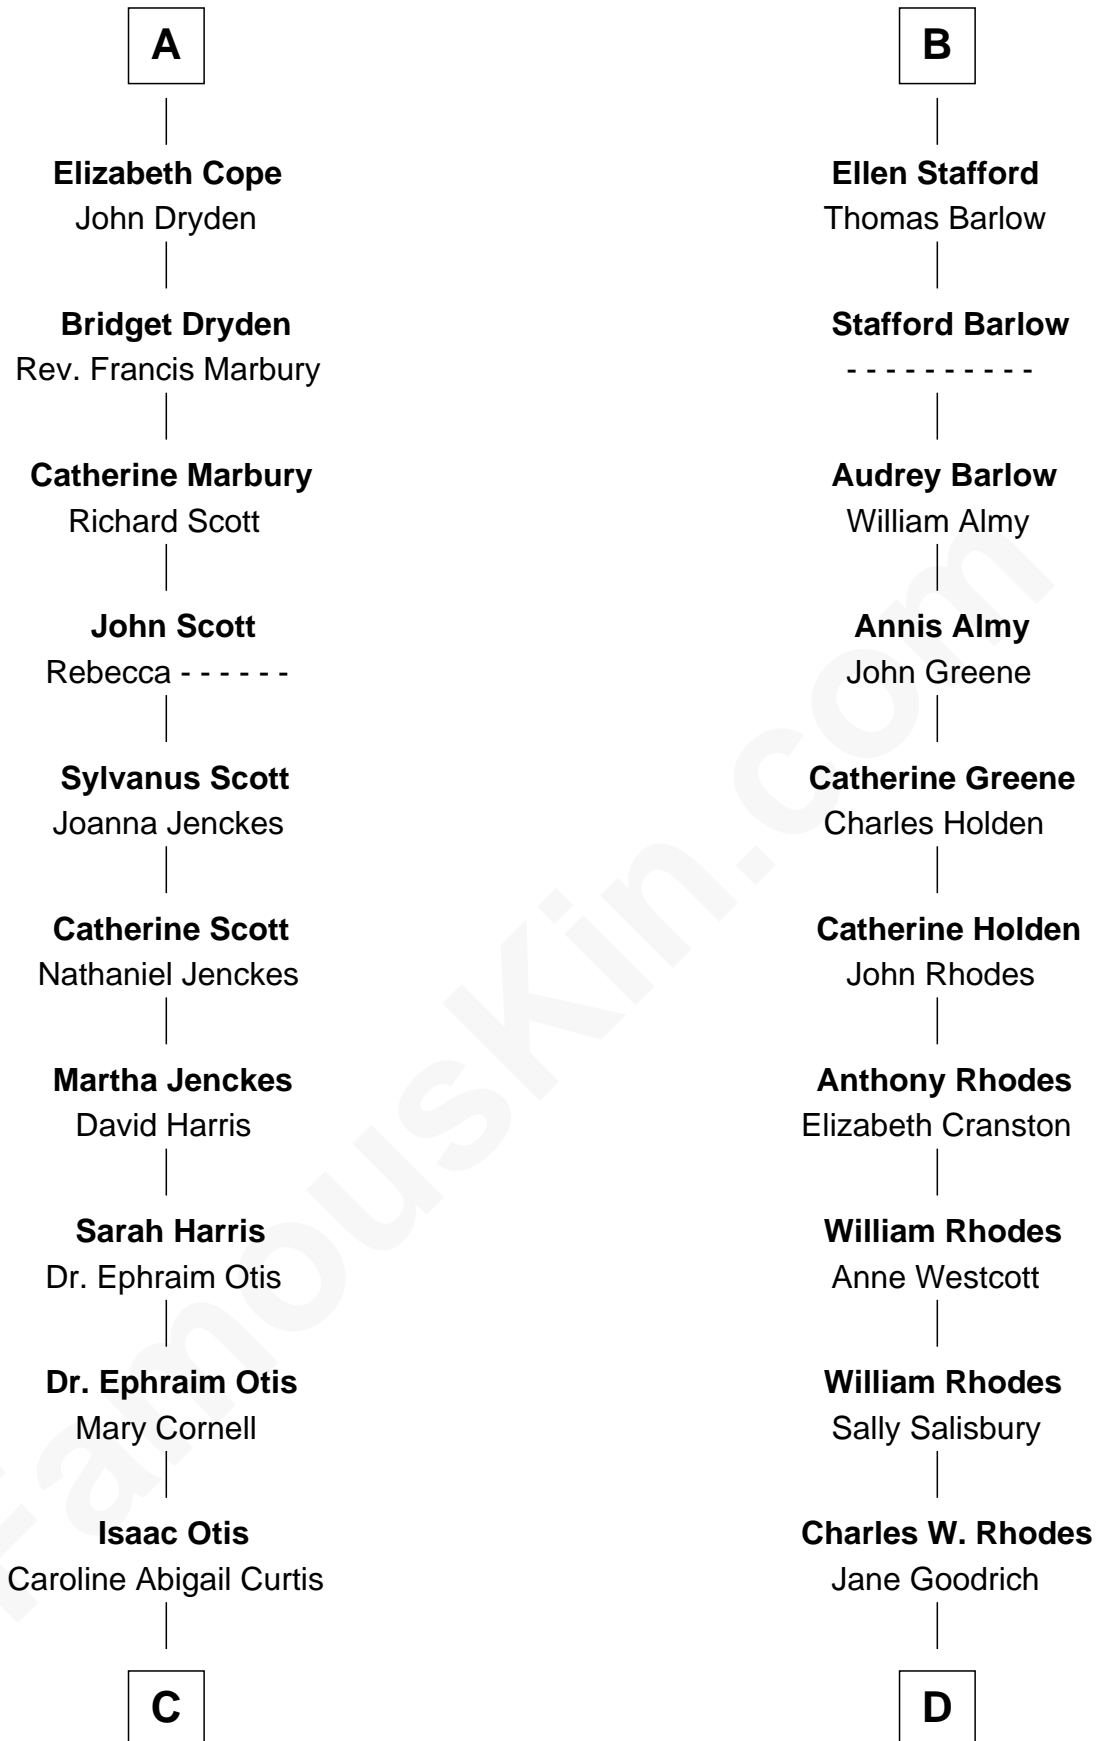

FamousKin.com Relationship Chart of

Amelia Earhart

Aviation Pioneer

19th cousin 2 times removed of

Sarah Palin

9th Governor of Alaska

C

Alfred Gideon Otis
Amelia Josephine Harres

Amelia Otis
Edwin Stanton Earhart

Amelia Earhart
Aviation Pioneer

D

Alma Miranda Rhodes
James W. Heath

Charles R. Heath
Alice Adeline Oriel

Charles Francis Heath
Nellie Marie Brandt

Charles Richard Heath
Sarah Sheeran

Sarah Palin
9th Governor of Alaska