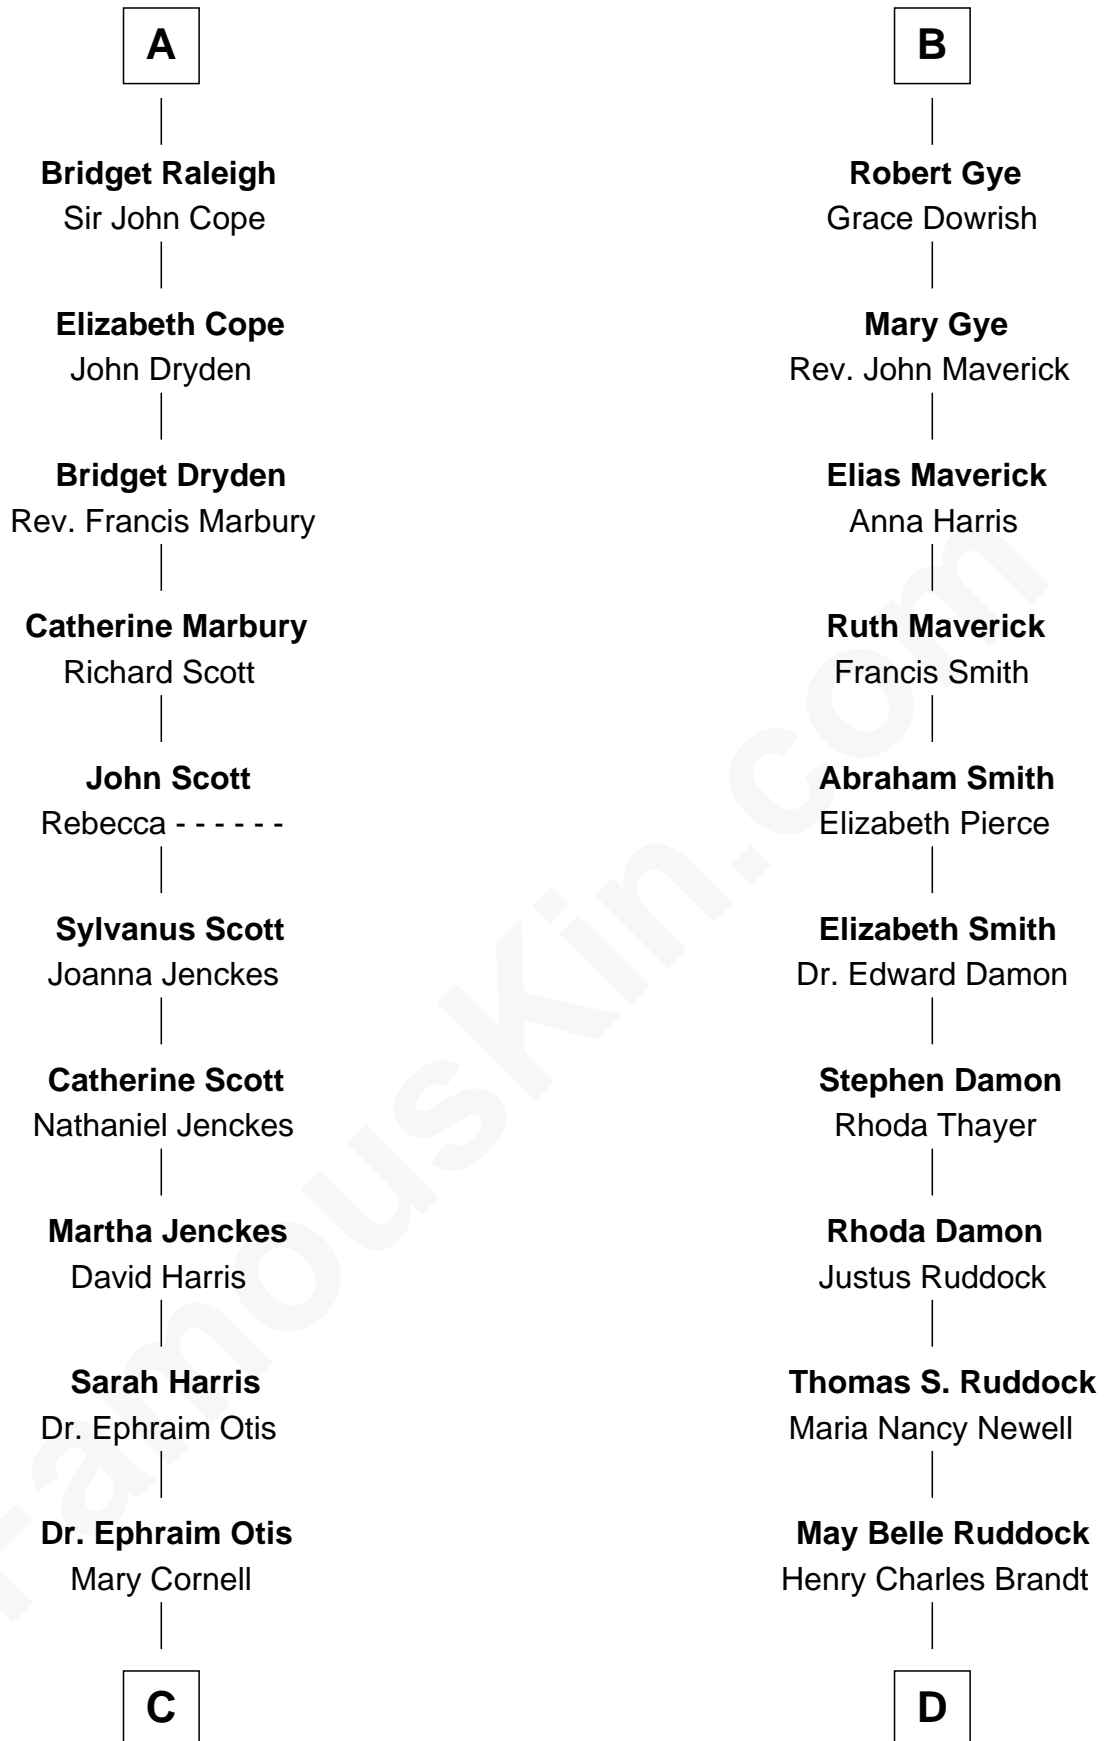

FamousKin.com Relationship Chart of

Amelia Earhart

Aviation Pioneer

19th cousin 1 time removed of

Sarah Palin

9th Governor of Alaska

Edmund Fitzalan

Alice de Warenne

C

Isaac Otis
Caroline Abigail Curtis

Alfred Gideon Otis
Amelia Josephine Harres

Amelia Otis
Edwin Stanton Earhart

Amelia Earhart
Aviation Pioneer

D

Nellie Marie Brandt
Charles Francis Heath

Charles Richard Heath
Sarah Sheeran

Sarah Palin
9th Governor of Alaska

FamousKin.com