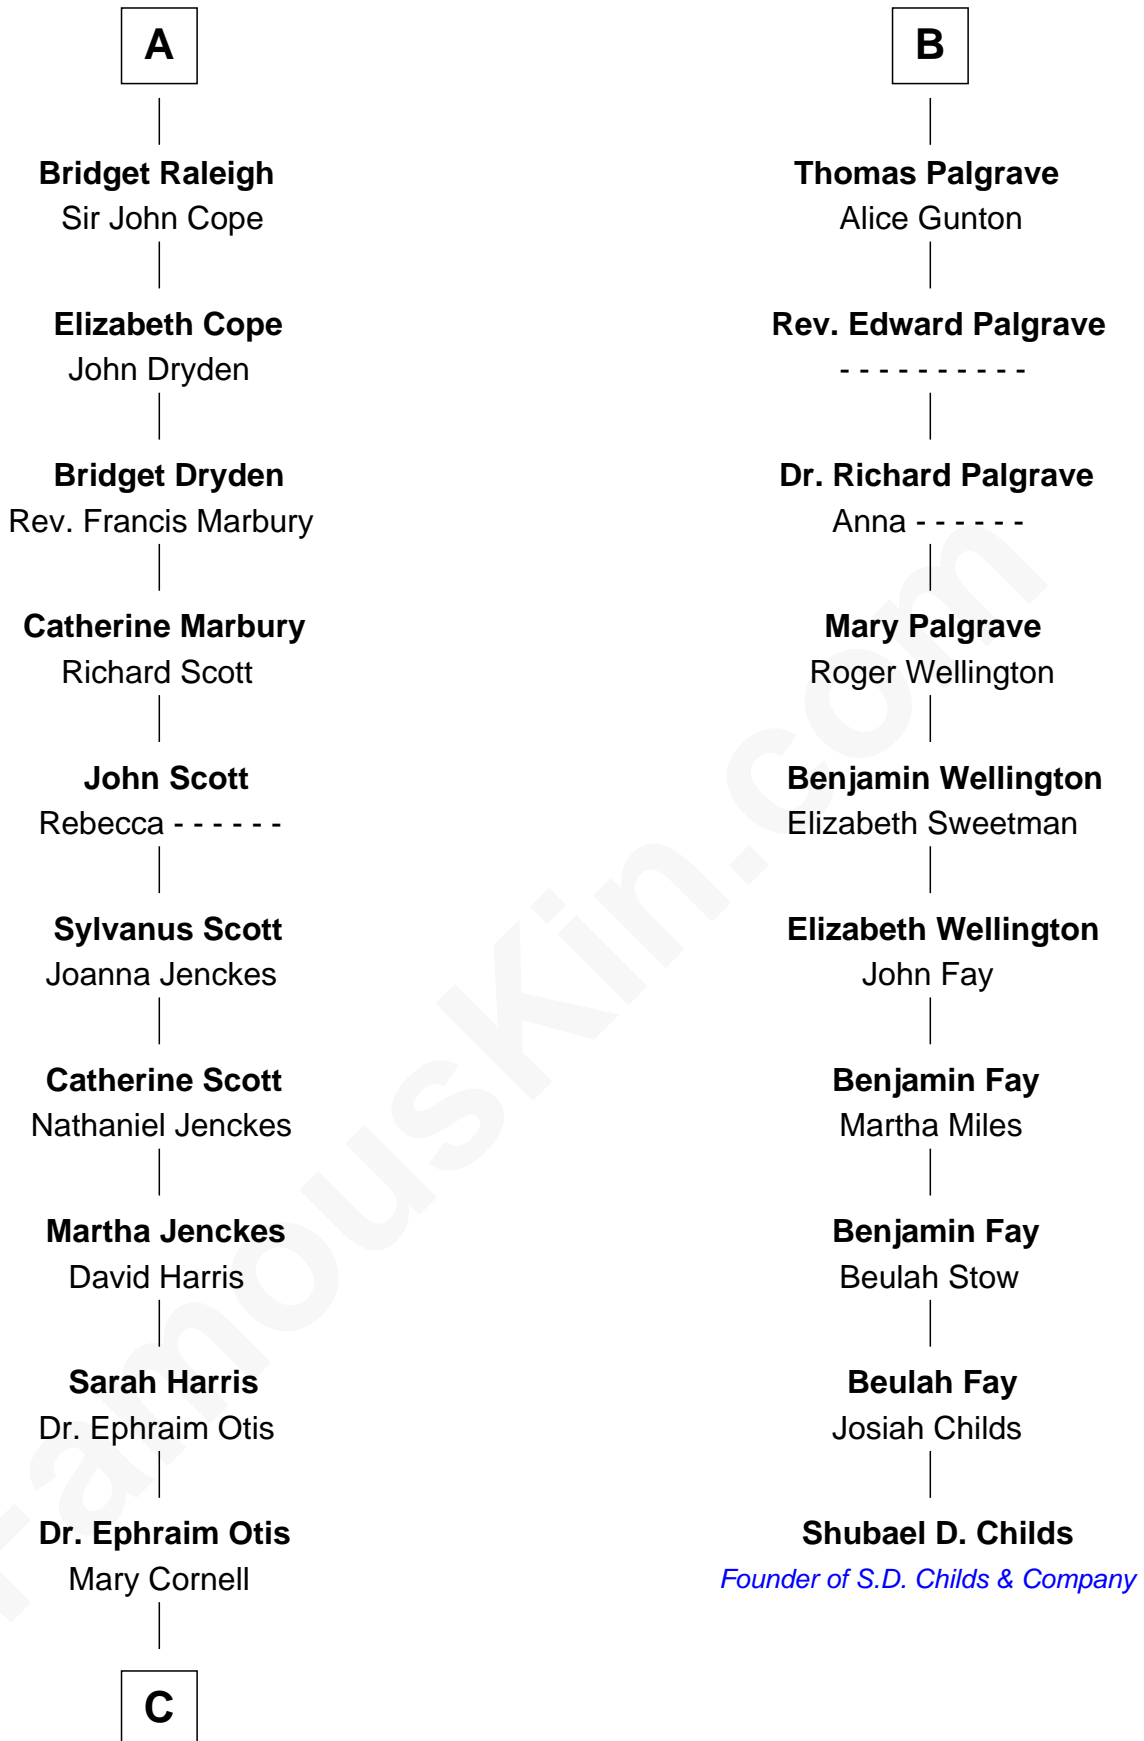

FamousKin.com Relationship Chart of

Amelia Earhart

Aviation Pioneer

16th cousin 4 times removed of

Shubael D. Childs

Founder of S.D. Childs & Company

Edmund Fitzalan

Alice de Warenne

C

—
Isaac Otis

Caroline Abigail Curtis

—
Alfred Gideon Otis

Amelia Josephine Harres

—
Amelia Otis

Edwin Stanton Earhart

—
Amelia Earhart