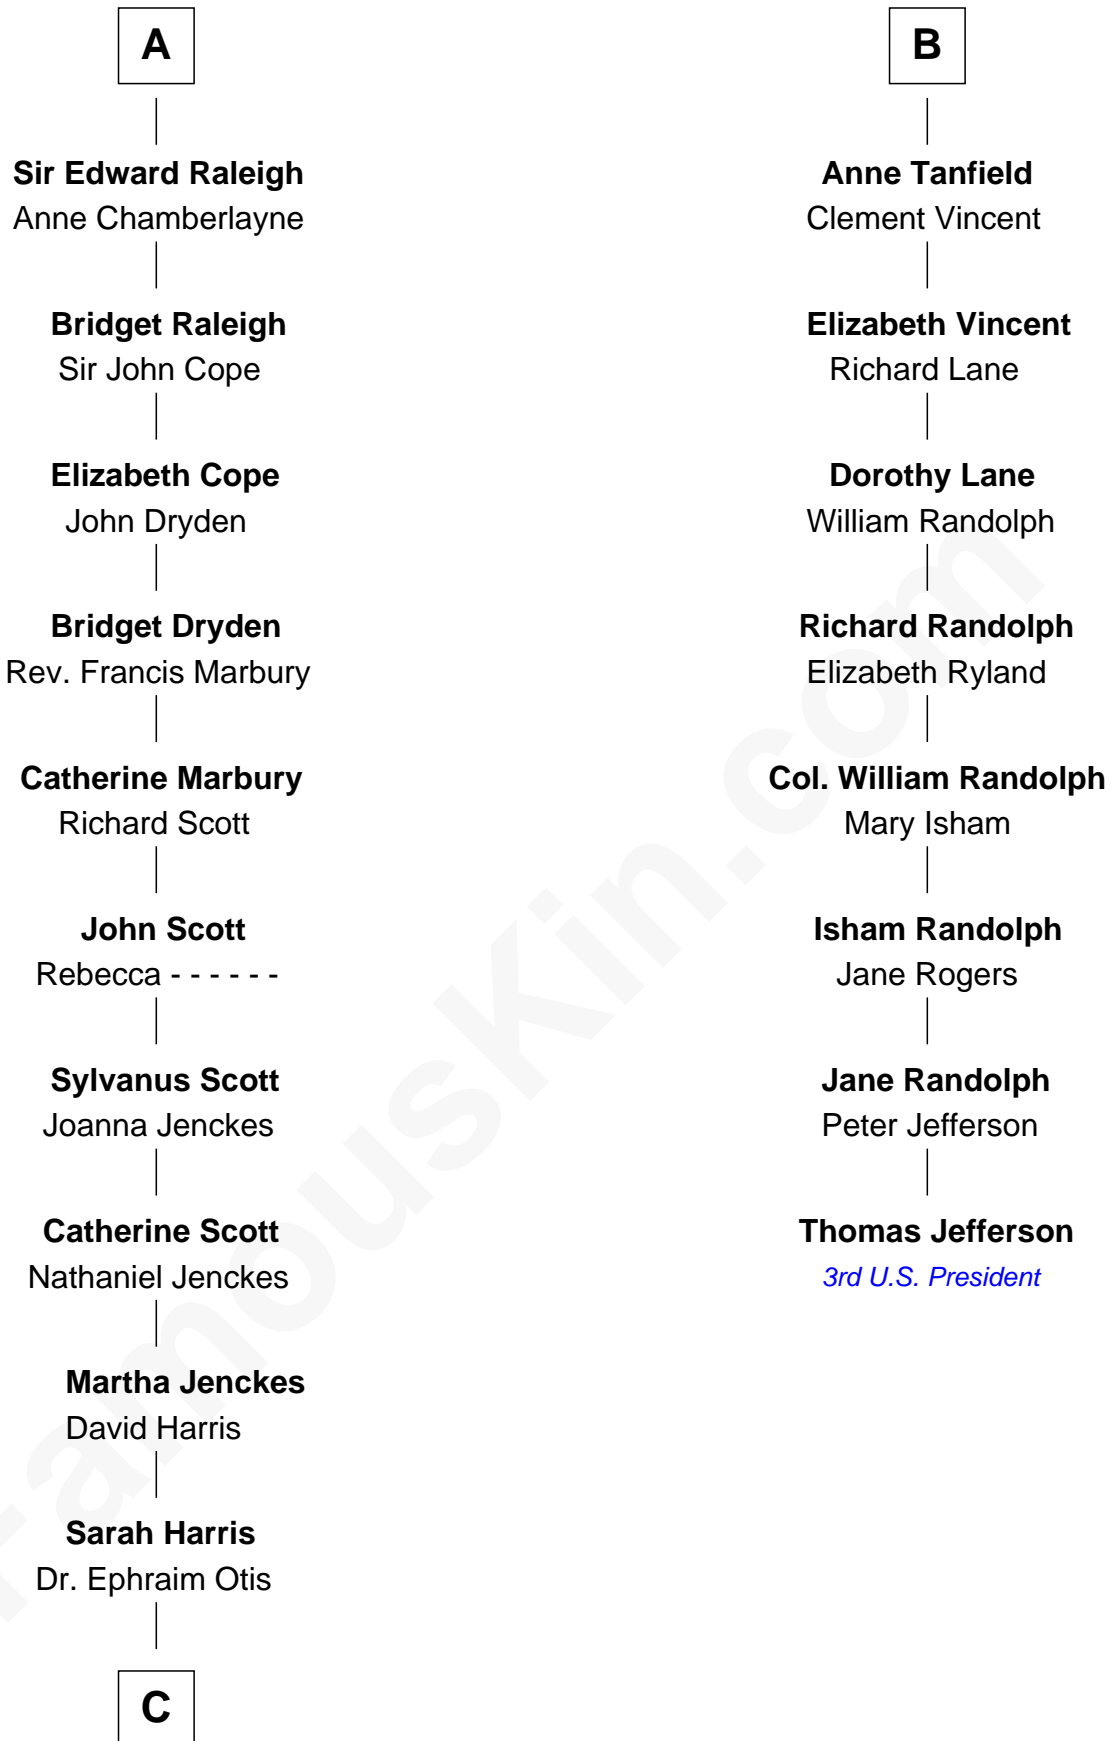

FamousKin.com Relationship Chart of

Amelia Earhart

Aviation Pioneer

14th cousin 7 times removed of

Thomas Jefferson

3rd U.S. President and Signer of the Declaration of Independence

Sir Hugh I de Audley

Iseult de Mortimer