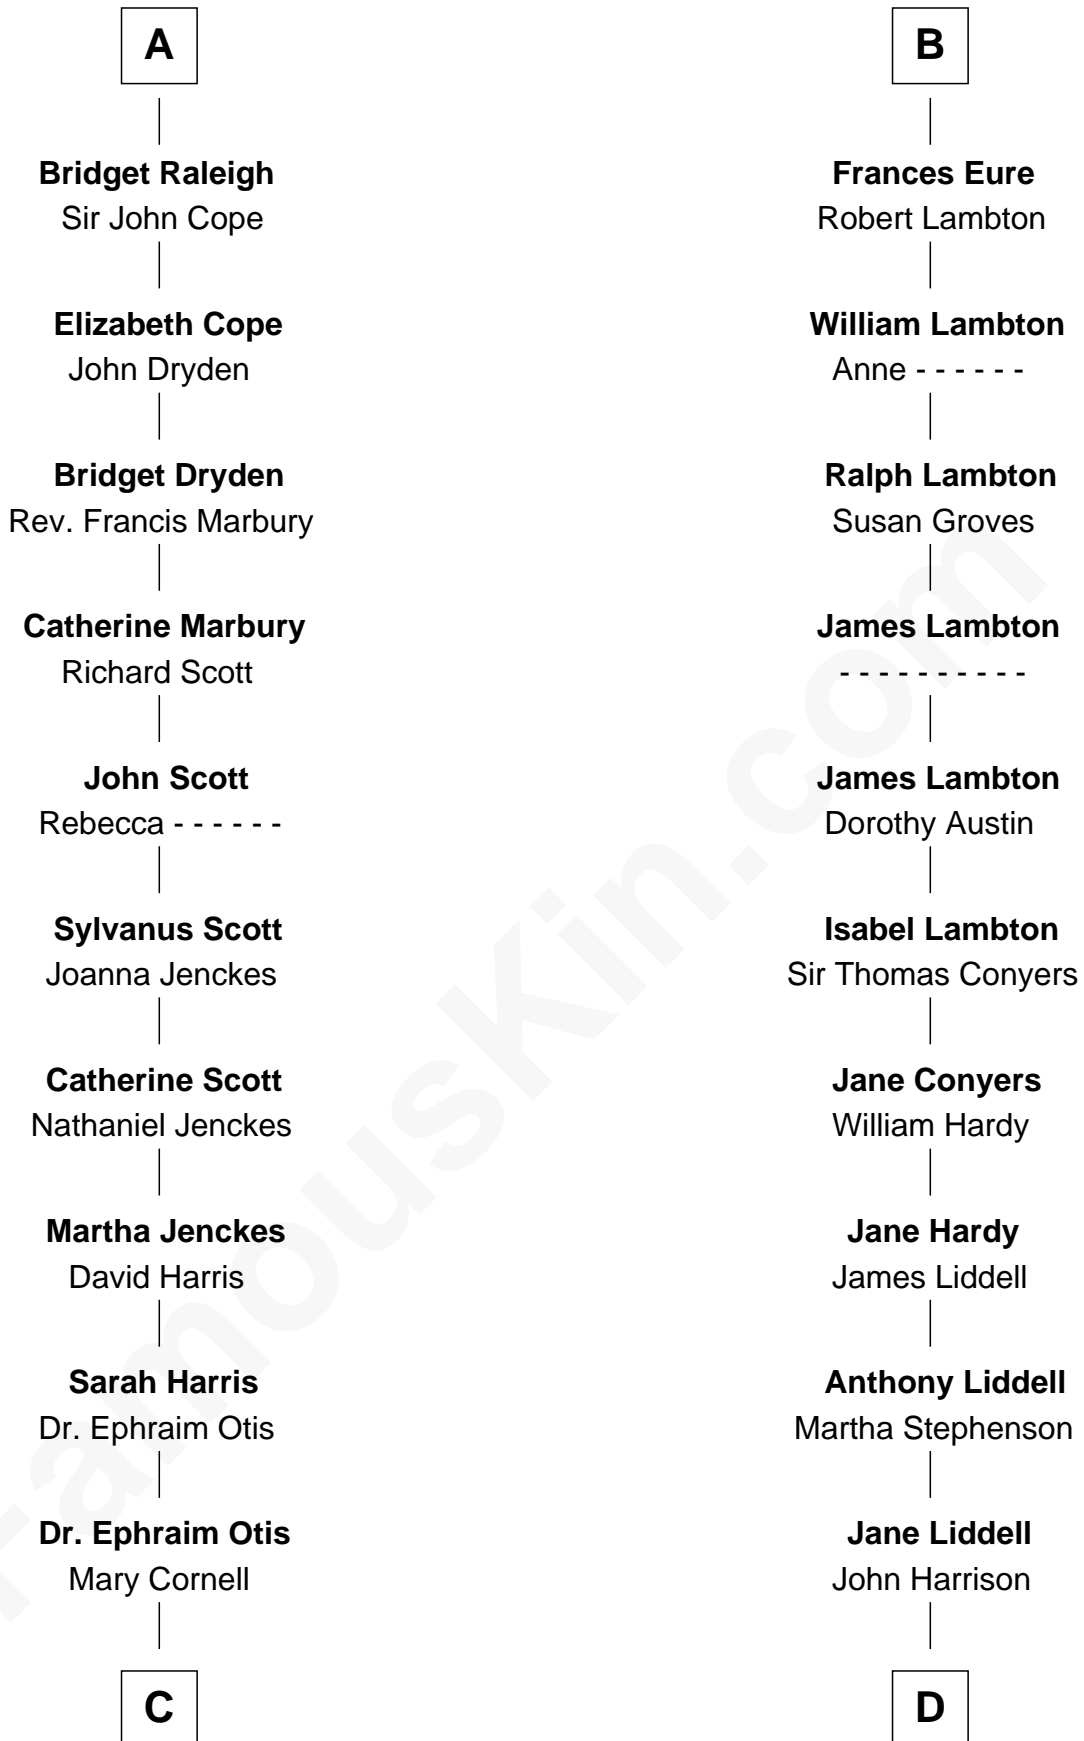

FamousKin.com Relationship Chart of

Amelia Earhart

Aviation Pioneer

20th cousin 1 time removed of

Catherine Middleton

Princess of Wales

Edmund Fitzalan

Alice de Warenne

Aviation Pioneer

D

John Harrison

Jane Hill

Thomas Harrison

Elizabeth Mary Temple

Dorothy Harrison

Ronald John James Goldsmith