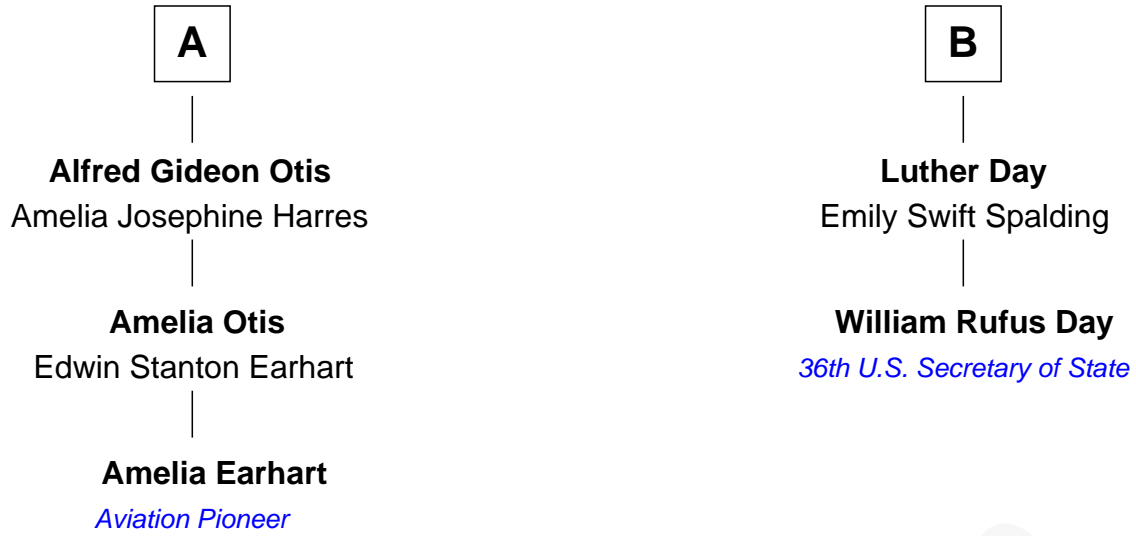

# FamousKin.com Relationship Chart of

**Amelia Earhart**

*Aviation Pioneer*

8th cousin 1 time removed of

**William Rufus Day**

*36th U.S. Secretary of State*

**Anthony Eames**

Margery - - - - -

William Sprague

**Joanna Sprague**

Caleb Church

**Rebecca Church**

Joshua Warren

**Joshua Warren**

Elizabeth Harris

**Benjamin Warren**

Hannah Lewis

**Hannah Warren**

Amariah Wheelock

**Rhoda Wheelock**

David Day

**B**

FamousKin.com