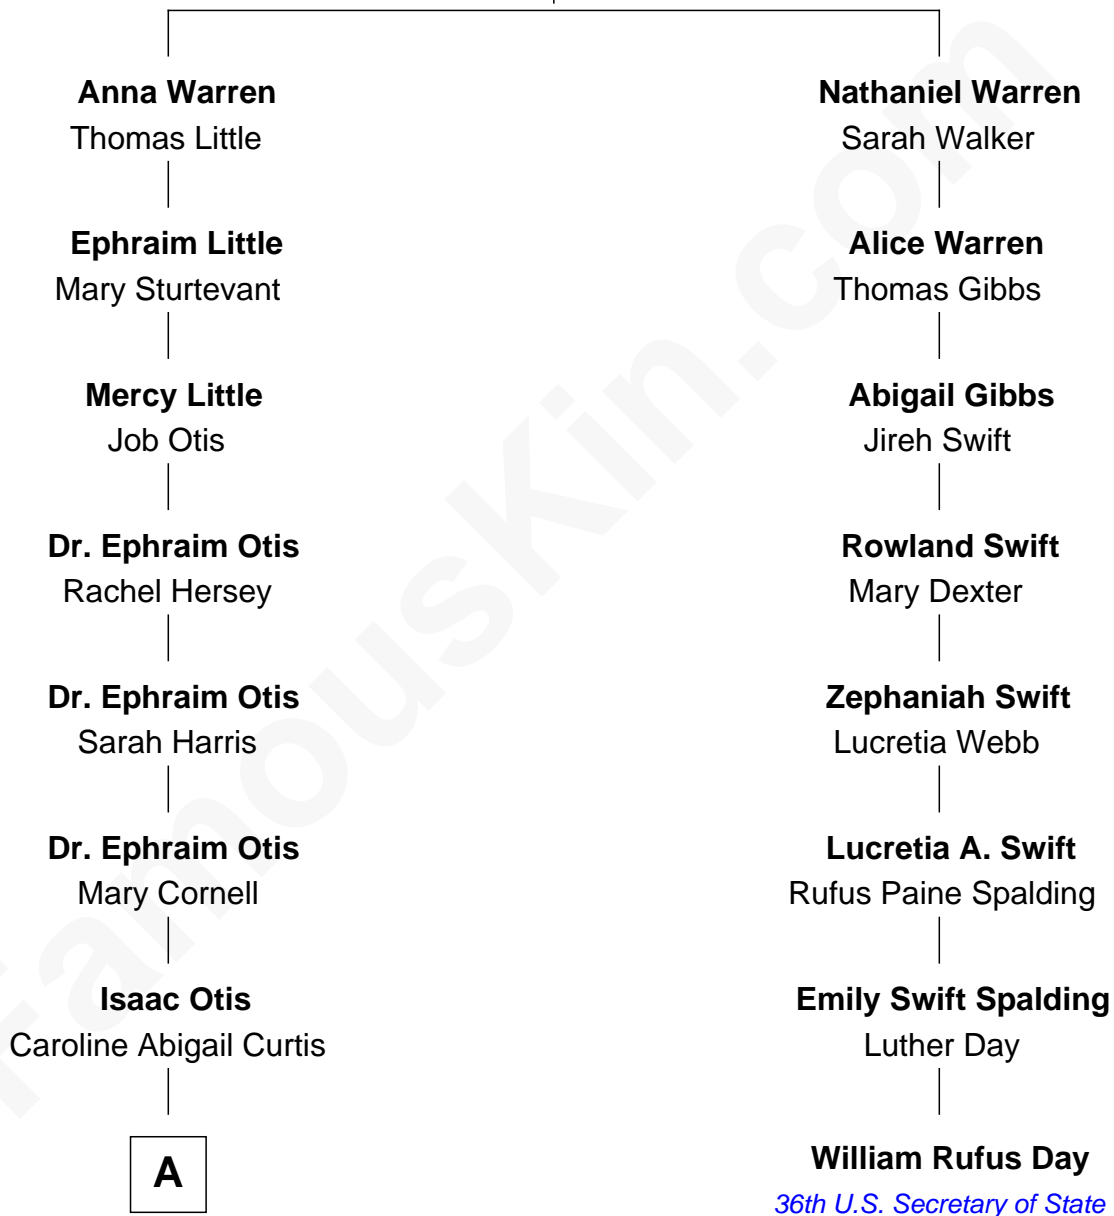

# FamousKin.com Relationship Chart of

**Amelia Earhart**

*Aviation Pioneer*

7th cousin 2 times removed of

**William Rufus Day**

*36th U.S. Secretary of State*

**Richard Warren**  
Elizabeth Walker

**A**

—  
**Alfred Gideon Otis**  
Amelia Josephine Harres

—  
**Amelia Otis**  
Edwin Stanton Earhart

—  
**Amelia Earhart**  
*Aviation Pioneer*

FamousKin.com