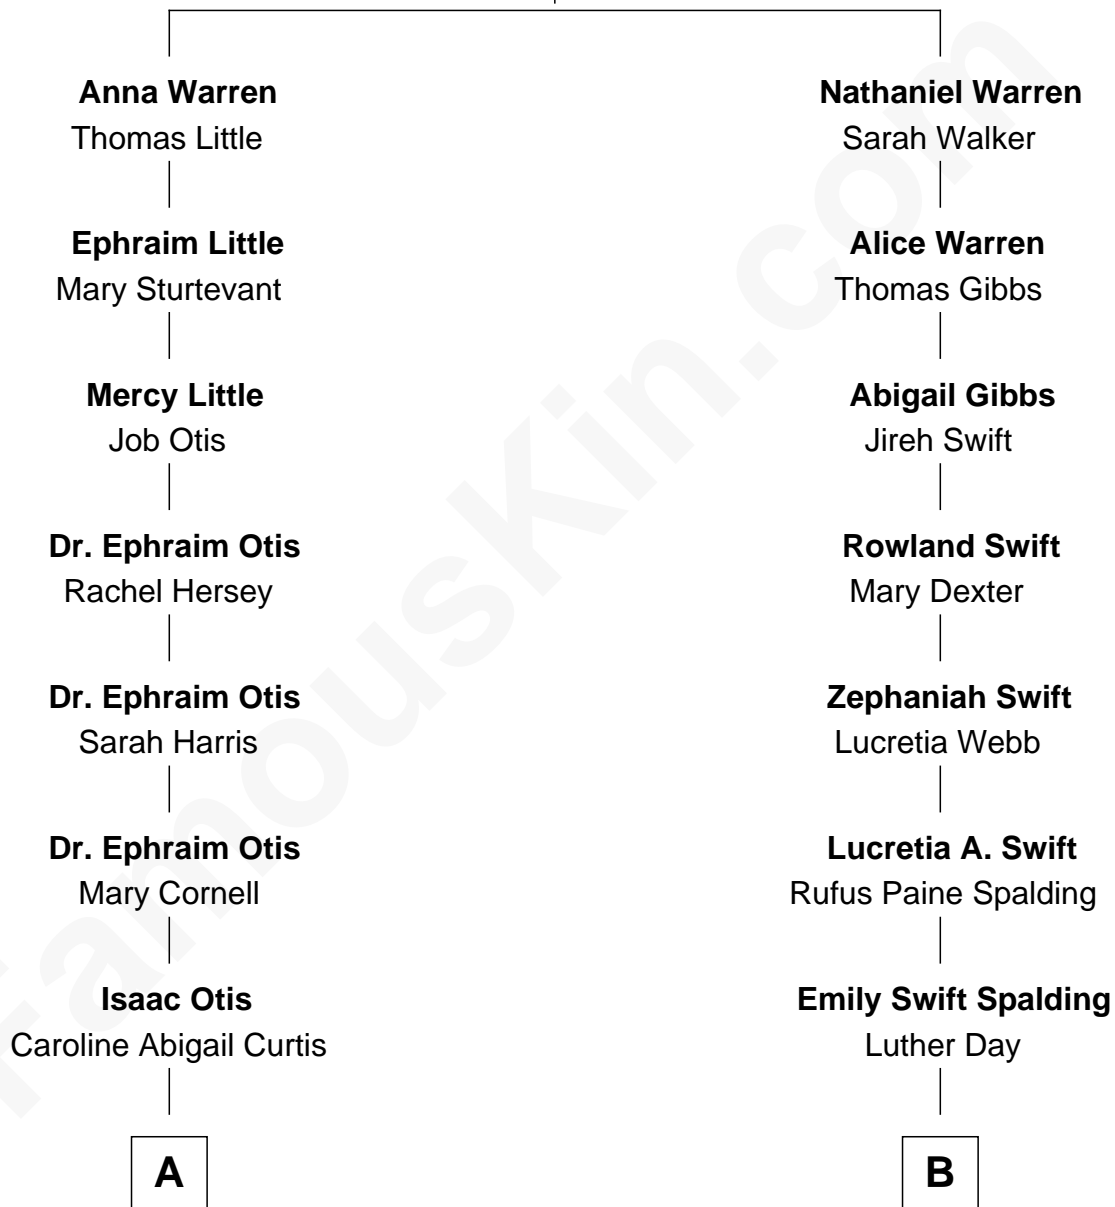

FamousKin.com Relationship Chart of

Amelia Earhart

Aviation Pioneer

9th cousin 2 times removed of

Anna Gunn

TV and Movie Actress

Richard Warren
Elizabeth Walker

A

Alfred Gideon Otis
Amelia Josephine Harres

Amelia Otis
Edwin Stanton Earhart

Amelia Earhart
Aviation Pioneer

B

William Rufus Day
Mary Elizabeth Schaefer

Luther N. Day
Ida McKinley Barber

Ida McKinley Day
Clemens Earl Gunn

Clemens Earl Gunn
Sharon Anna Kathryn Peters

Anna Gunn
TV and Movie Actress