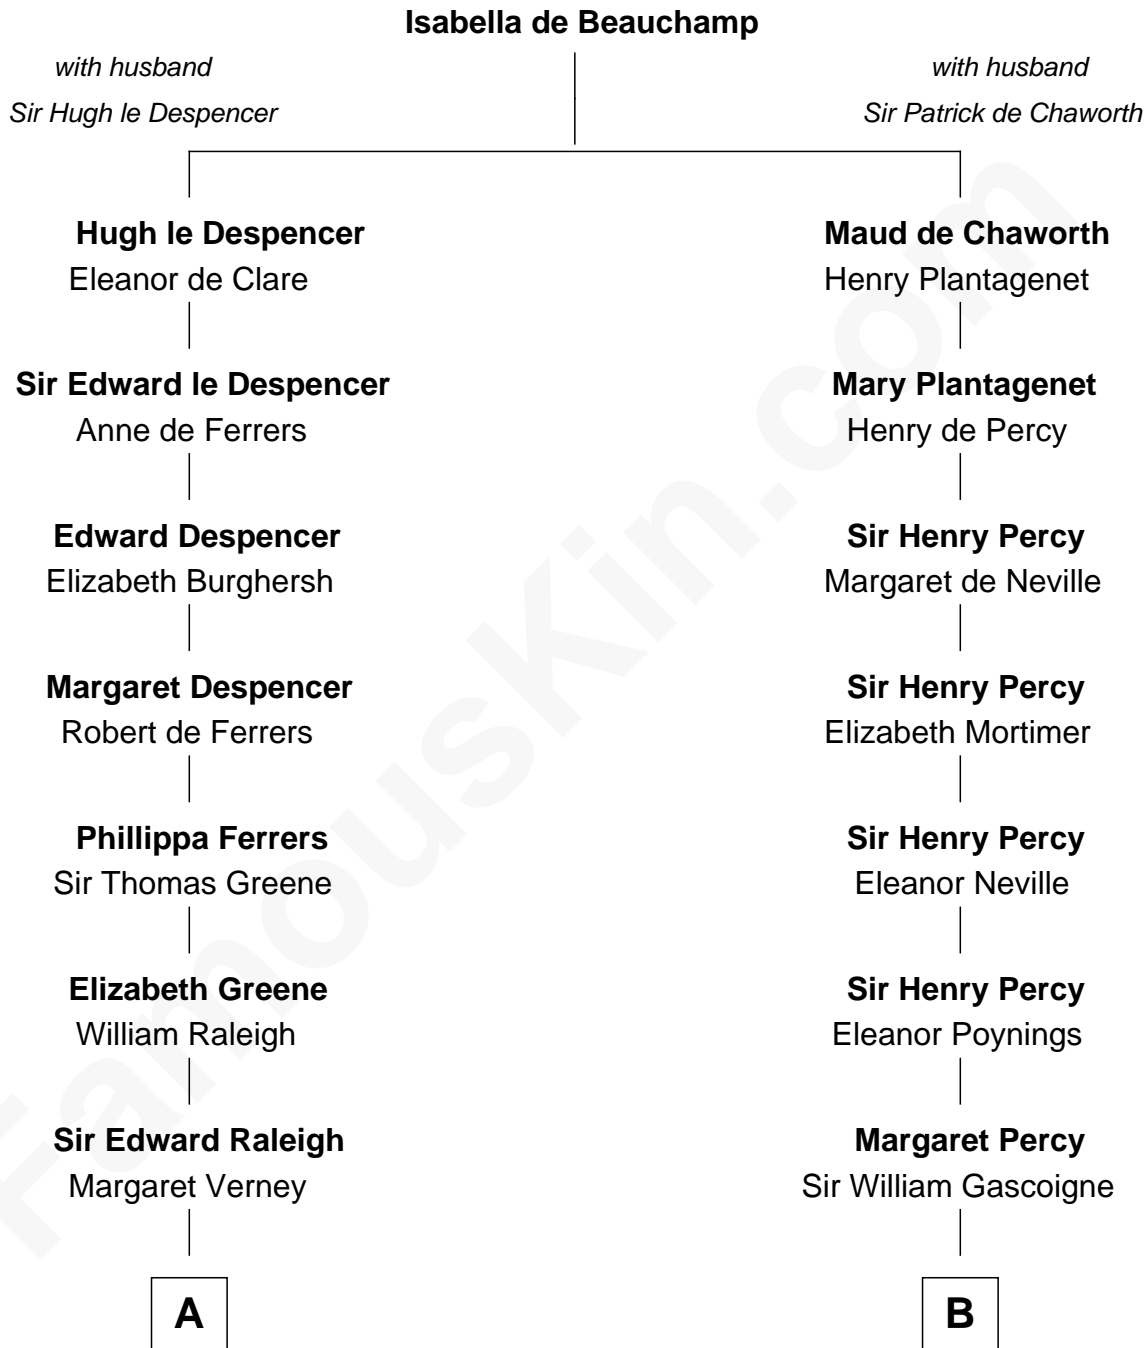

# FamousKin.com Relationship Chart of

**Amelia Earhart**

*Aviation Pioneer*

16th cousin 5 times removed of

**Harriet Martineau**

*Author of The Hour and the Man*

**C**

—  
**Dr. Ephraim Otis**

Mary Cornell

—  
**Isaac Otis**

Caroline Abigail Curtis

—  
**Alfred Gideon Otis**

Amelia Josephine Harres

—  
**Amelia Otis**

Edwin Stanton Earhart

—  
**Amelia Earhart**