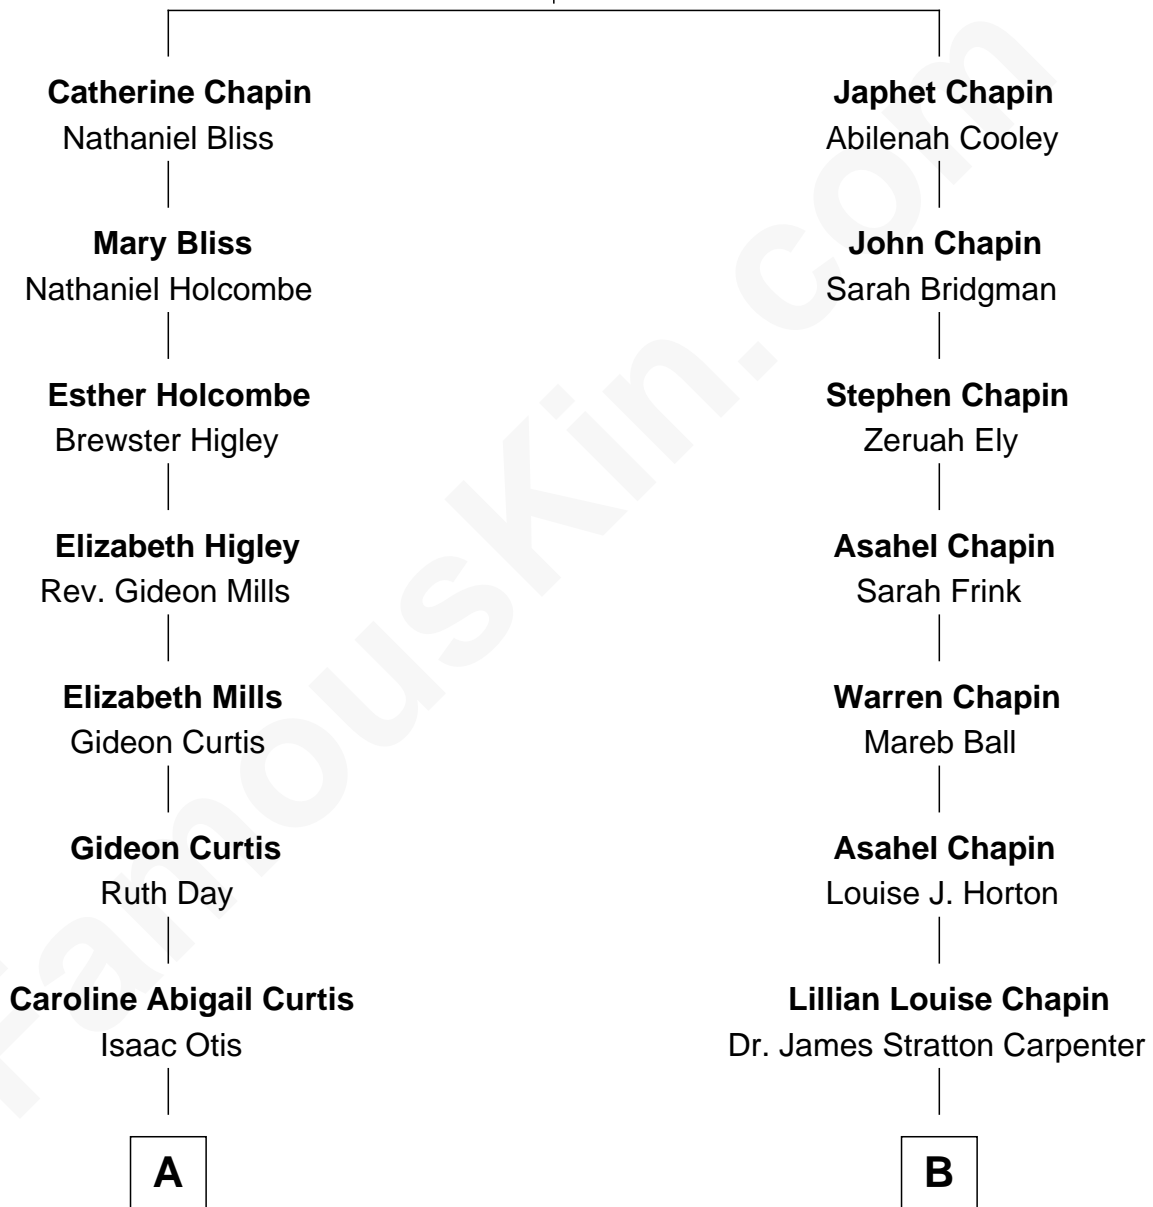

# FamousKin.com Relationship Chart of

**Amelia Earhart**

*Aviation Pioneer*

9th cousin of

**Mary Chapin Carpenter**

*Singer and Songwriter*

**Samuel Chapin**

Cicely Penney

FamousKin.com