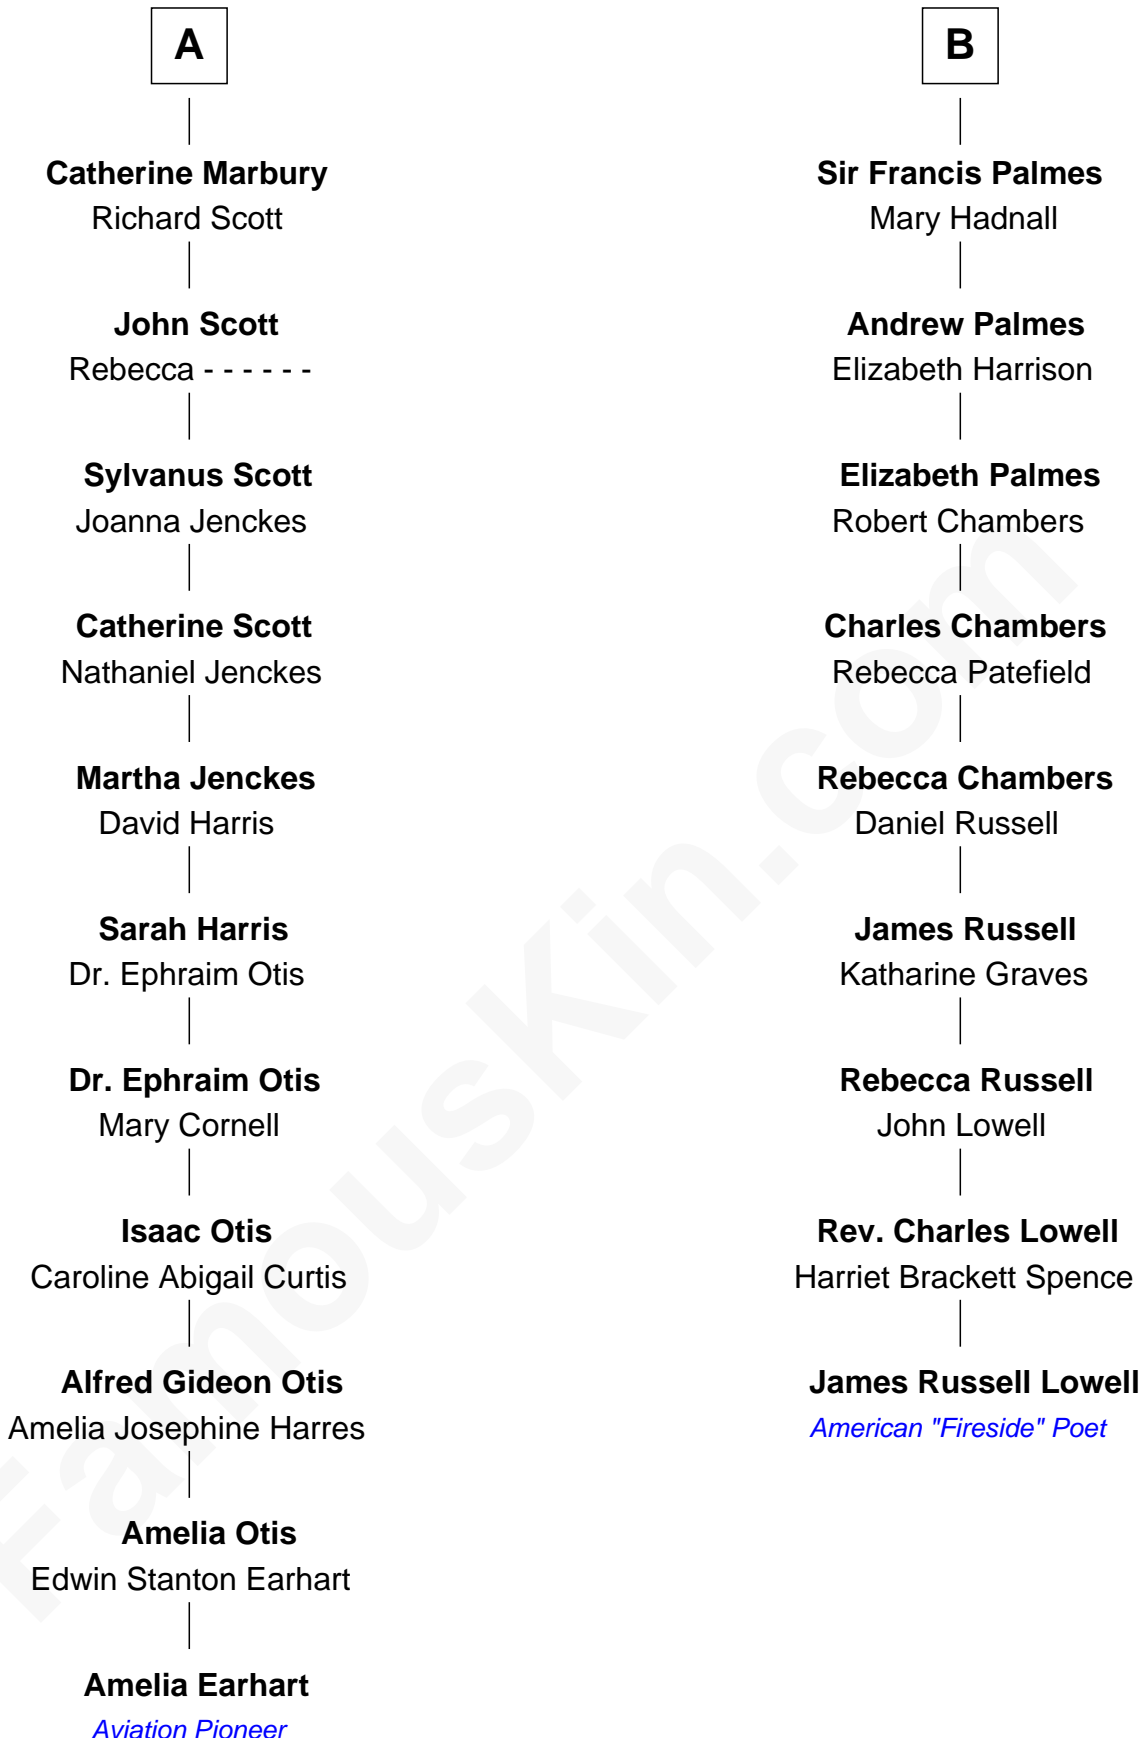

FamousKin.com Relationship Chart of

Amelia Earhart

Aviation Pioneer

15th cousin 2 times removed of

James Russell Lowell

American "Fireside" Poet

Robert de Ferrers
Margaret Despencer

Phillippa Ferrers
Sir Thomas Greene

Elizabeth Greene
William Raleigh

Sir Edward Raleigh
Margaret Verney

Sir Edward Raleigh
Anne Chamberlayne

Bridget Raleigh
Sir John Cope

Elizabeth Cope
John Dryden

Bridget Dryden
Rev. Francis Marbury

A

Sir Edmund Ferrers
Ellen Roche

Sir William Ferrers
Elizabeth Belknap

Anne Ferrers
Sir Walter Devereux

Elizabeth Devereux
Sir Richard Corbet

Sir Robert Corbet
Elizabeth Vernon

Sir Roger Corbet
Anne Windsor

Margaret Corbet
Sir Francis Palmes

B

Amelia Earhart photo by [Pacific Aviation Museum](#) (CC BY 2.0)