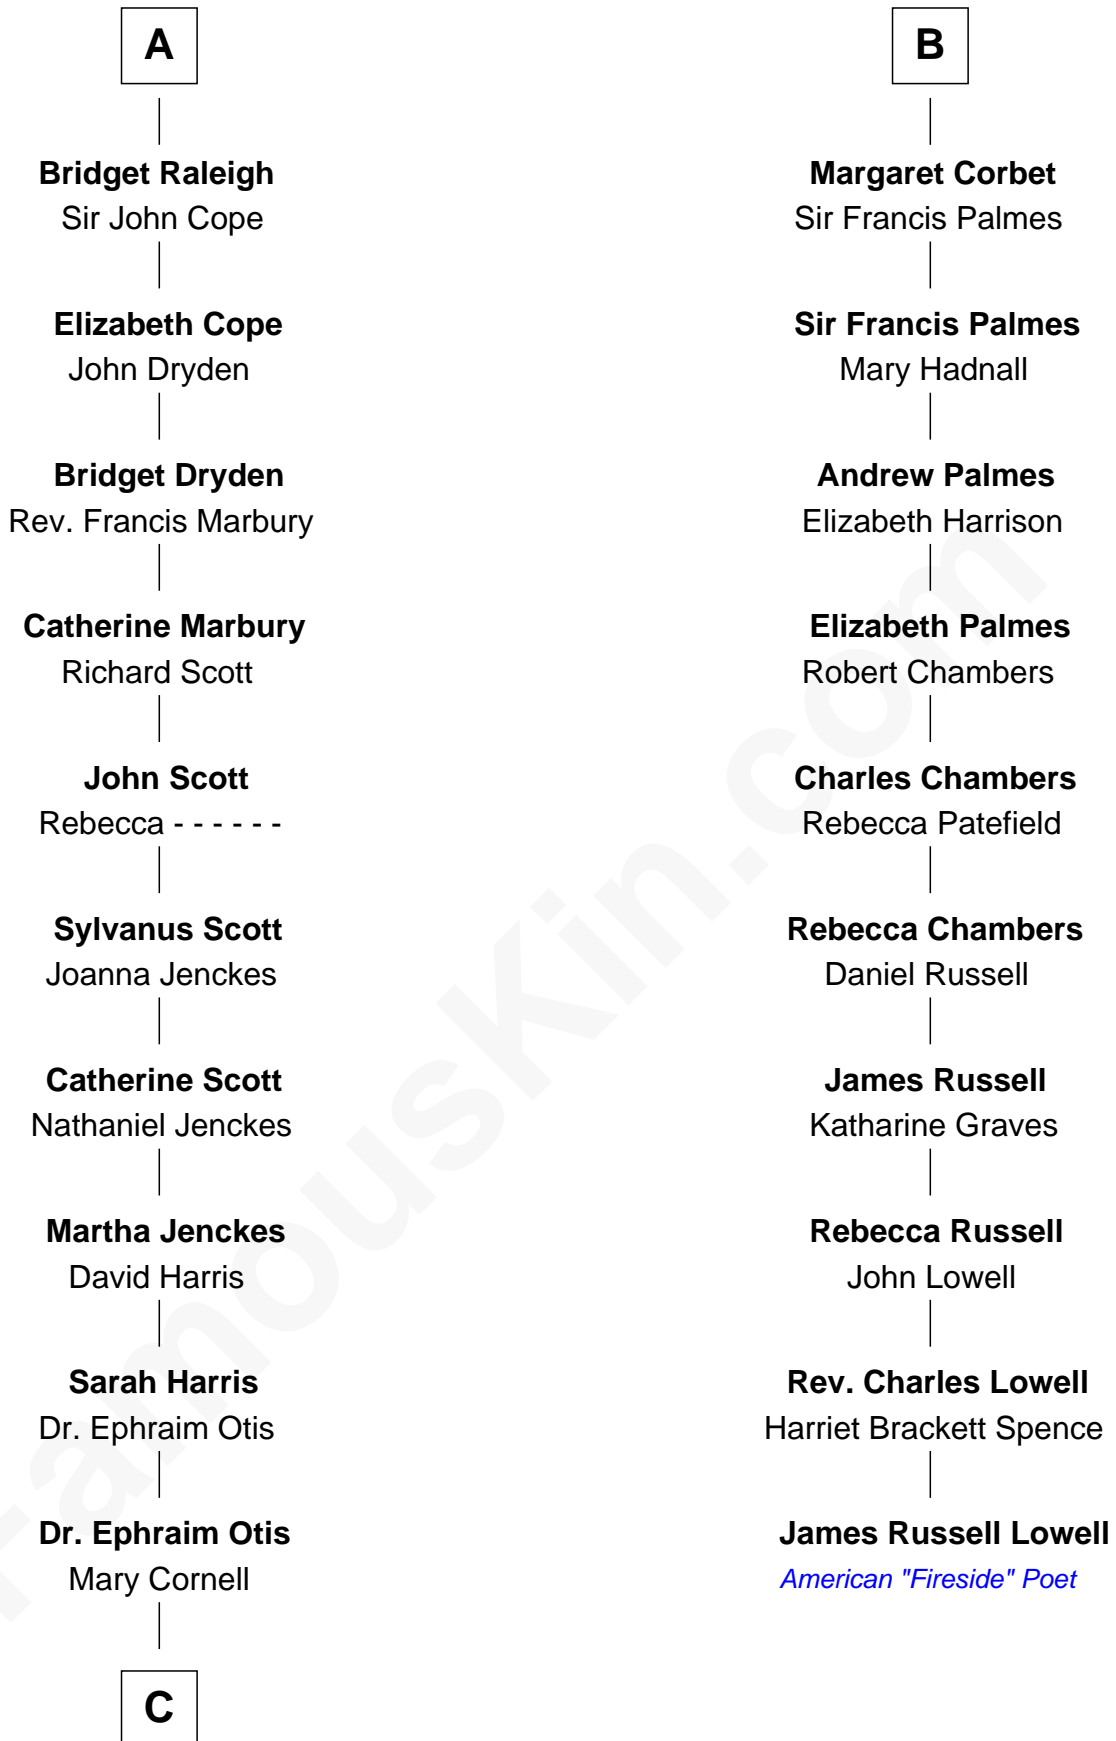

# FamousKin.com Relationship Chart of

**Amelia Earhart**

*Aviation Pioneer*

16th cousin 4 times removed of

**James Russell Lowell**

*American "Fireside" Poet*

**Sir James le Boteler**

Eleanor de Bohun

**C**

—  
**Isaac Otis**

Caroline Abigail Curtis

—  
**Alfred Gideon Otis**

Amelia Josephine Harres

—  
**Amelia Otis**

Edwin Stanton Earhart

—  
**Amelia Earhart**