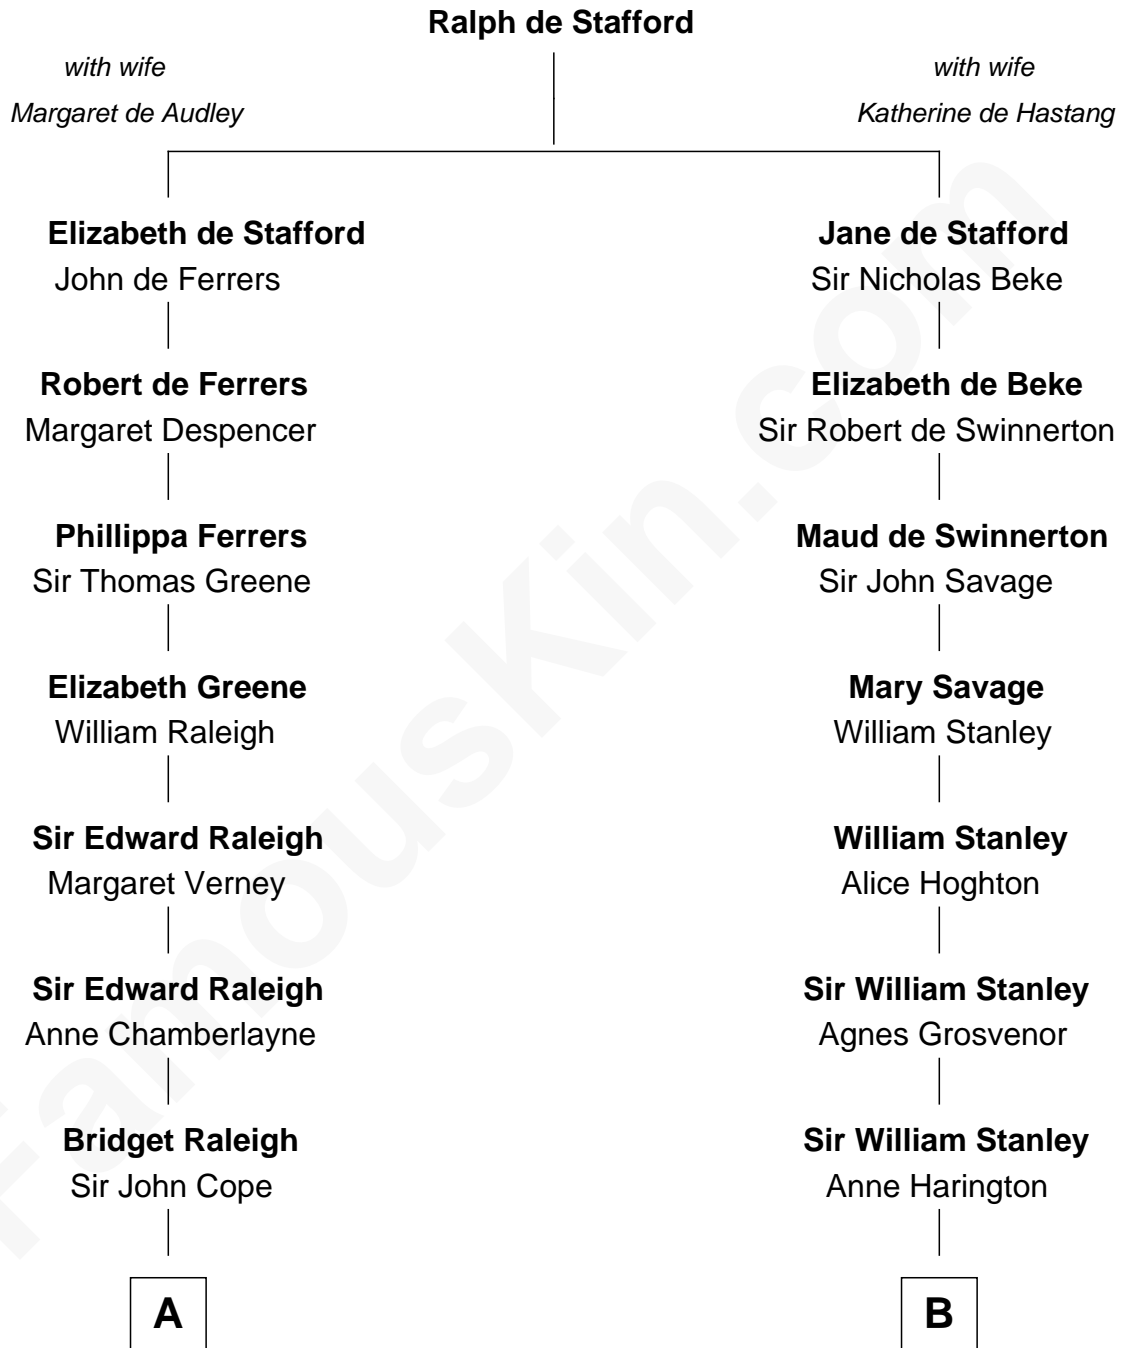

**FamousKin.com**  
**Relationship Chart of**  
**Amelia Earhart**  
*Aviation Pioneer*

13th cousin 6 times removed of

**Richard Henry Lee**  
*Signer of the Declaration of Independence*

**C**

—  
**Alfred Gideon Otis**  
Amelia Josephine Harres

—  
**Amelia Otis**  
Edwin Stanton Earhart

—  
**Amelia Earhart**  
*Aviation Pioneer*

FamousKin.com