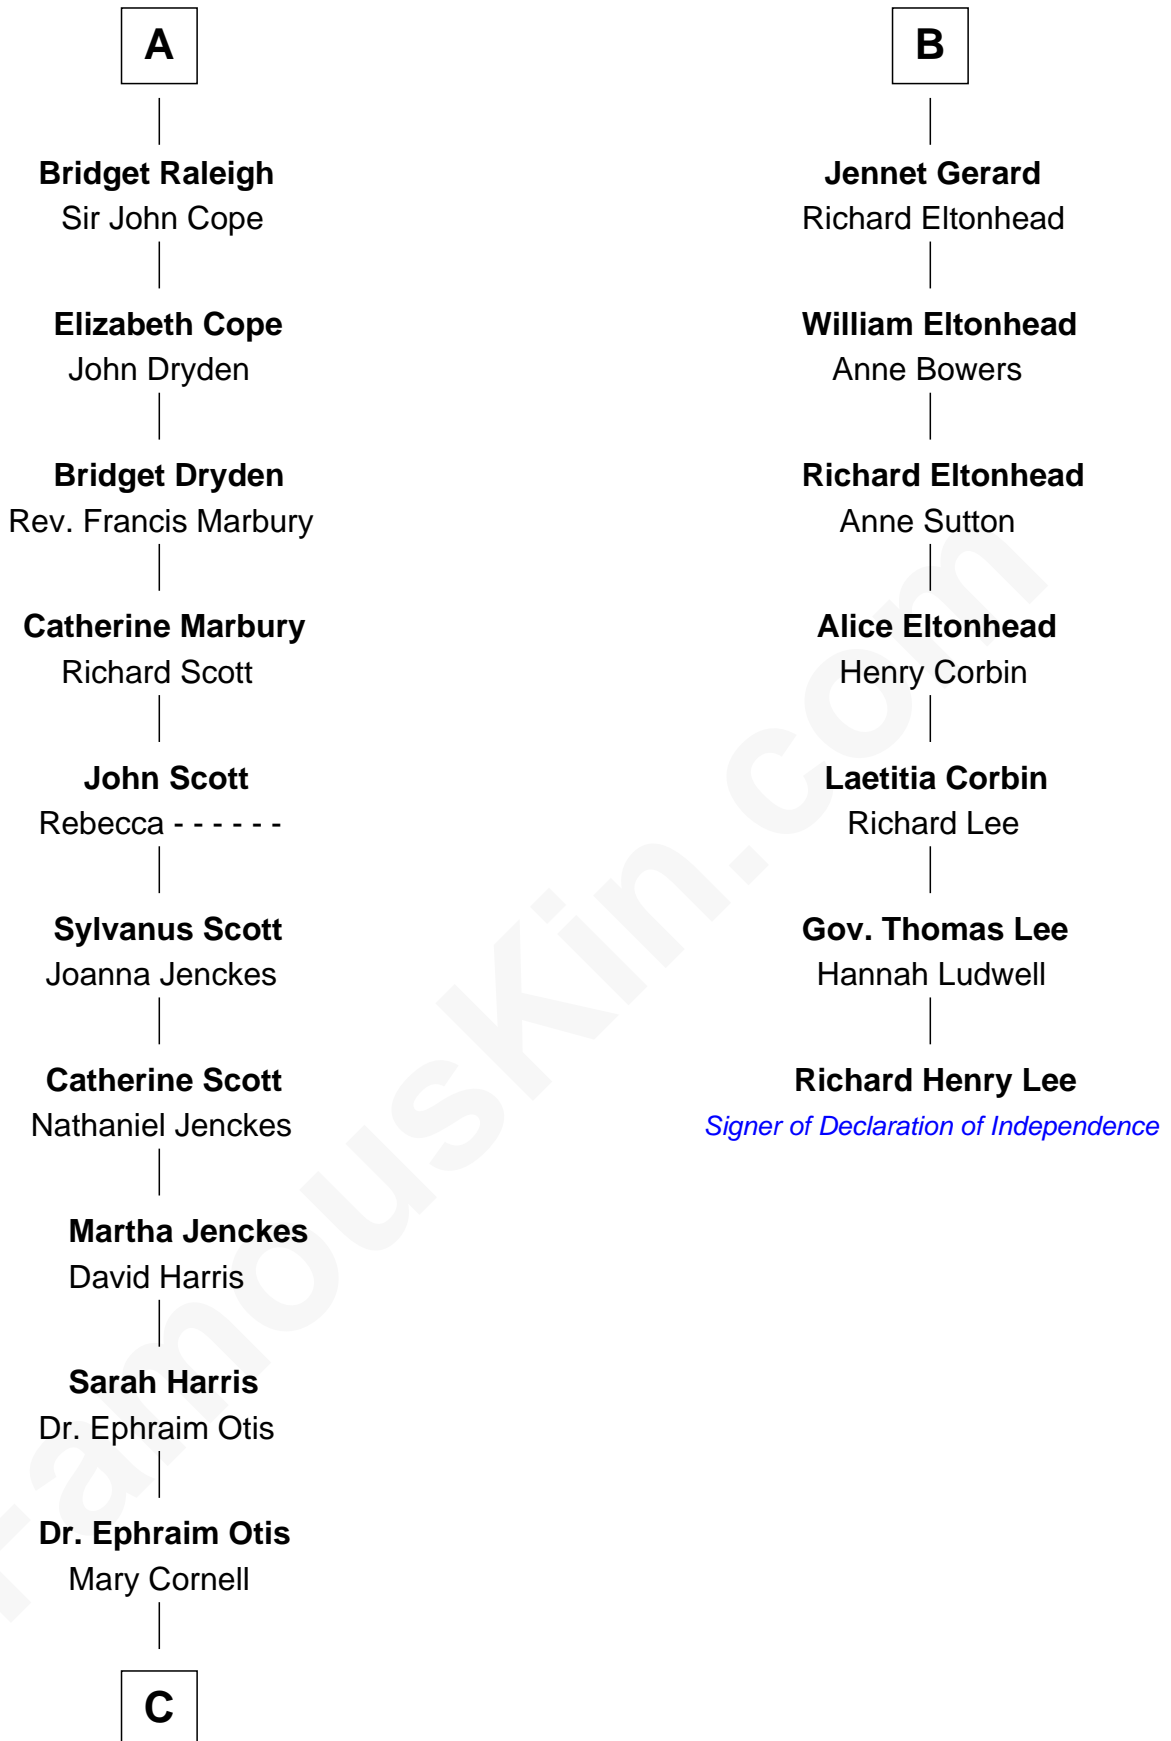

FamousKin.com Relationship Chart of

Amelia Earhart

Aviation Pioneer

13th cousin 7 times removed of

Richard Henry Lee

Signer of the Declaration of Independence

Edmund Fitzalan

Alice de Warenne

C

—
Isaac Otis

Caroline Abigail Curtis

—
Alfred Gideon Otis

Amelia Josephine Harres

—
Amelia Otis

Edwin Stanton Earhart

—
Amelia Earhart