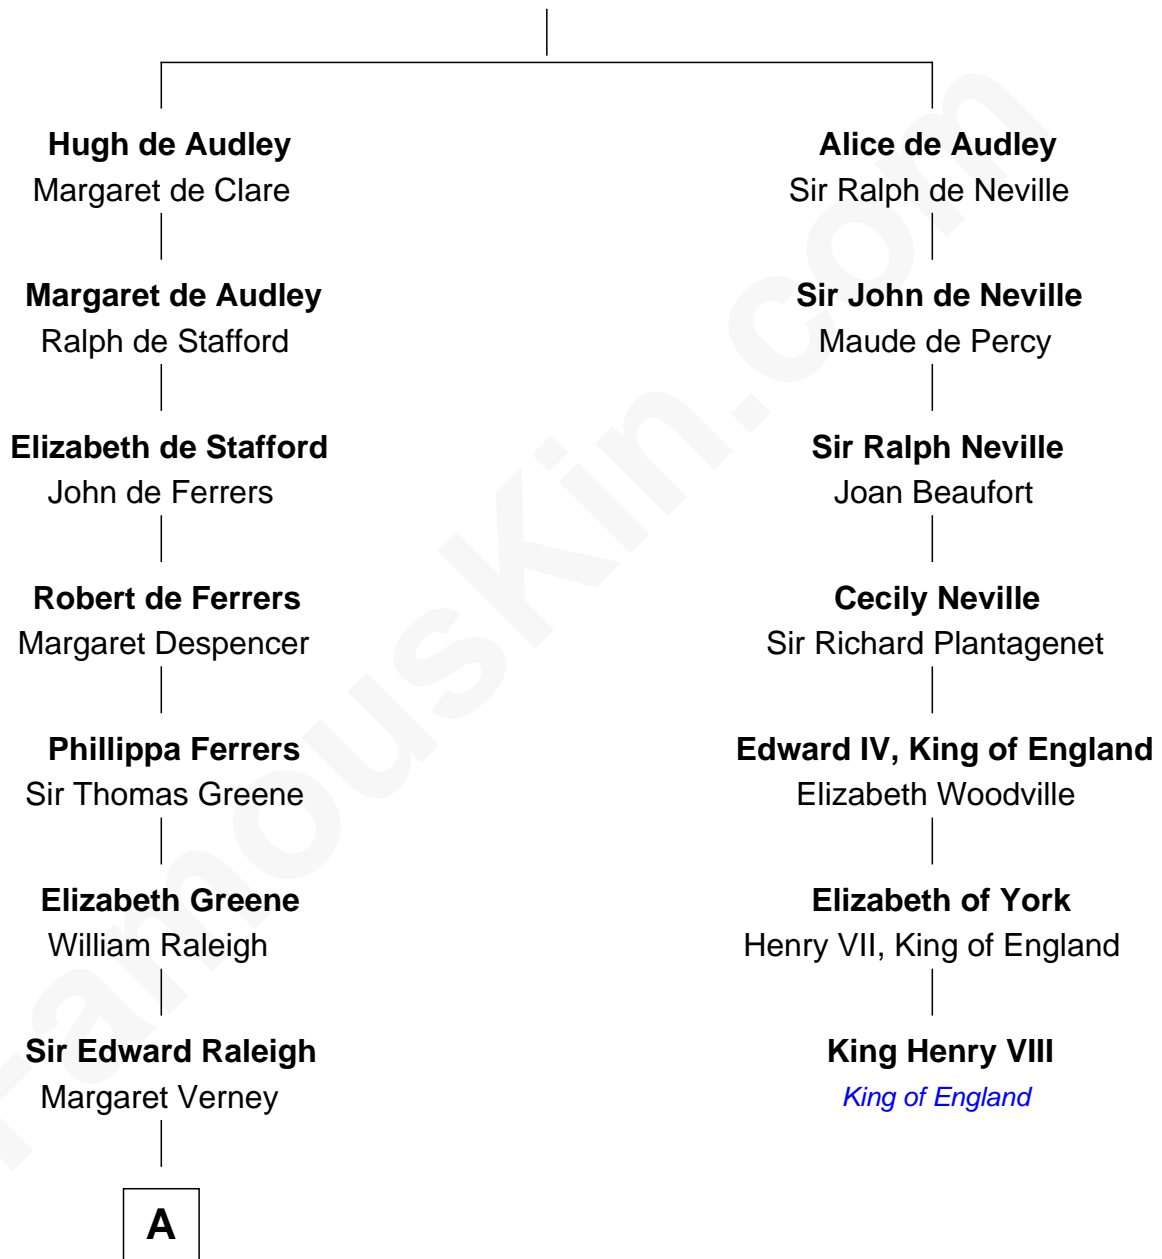

FamousKin.com Relationship Chart of

Amelia Earhart

Aviation Pioneer

6th cousin 15 times removed of

King Henry VIII

King of England

Sir Hugh I de Audley

Iseult de Mortimer

B

—
Dr. Ephraim Otis

Mary Cornell

—
Isaac Otis

Caroline Abigail Curtis

—
Alfred Gideon Otis

Amelia Josephine Harres

—
Amelia Otis

Edwin Stanton Earhart

—
Amelia Earhart

Aviation Pioneer