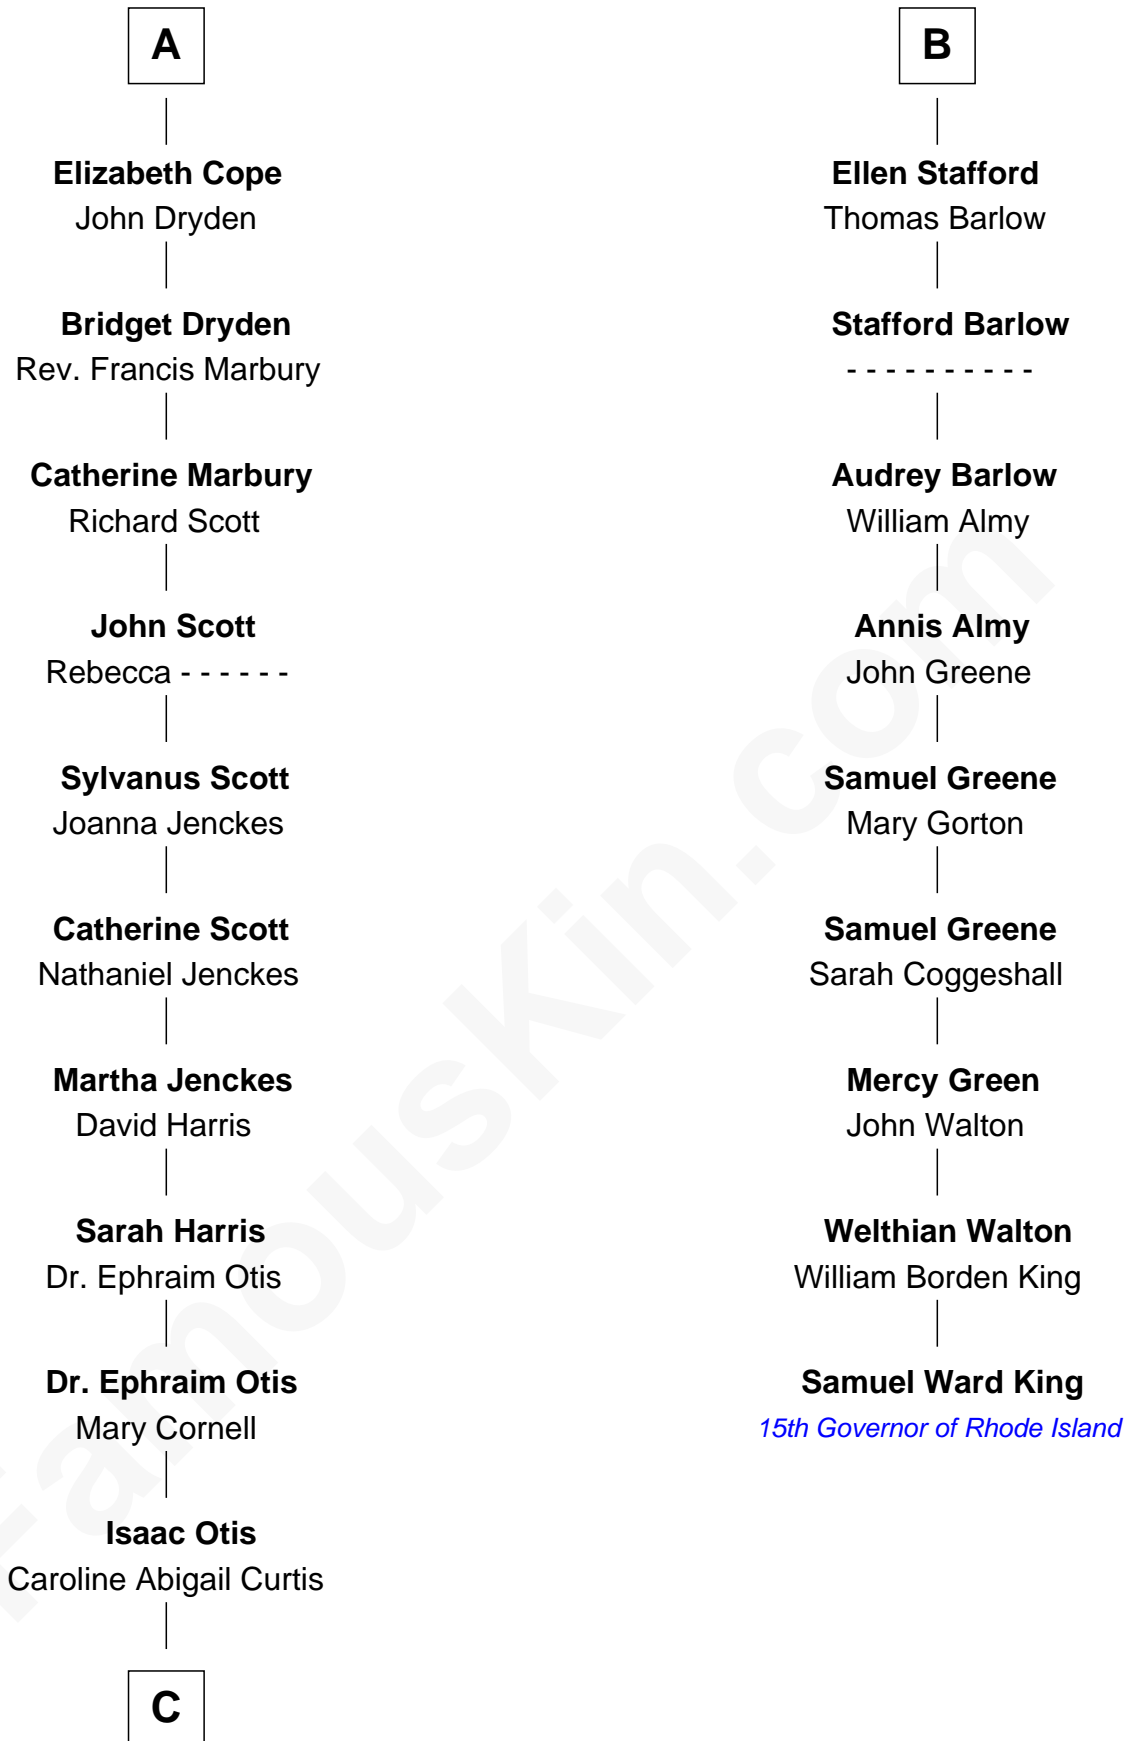

FamousKin.com
Relationship Chart of
Amelia Earhart
Aviation Pioneer

15th cousin 4 times removed of
Samuel Ward King
15th Governor of Rhode Island

C

—
Alfred Gideon Otis
Amelia Josephine Harres

—
Amelia Otis
Edwin Stanton Earhart

—
Amelia Earhart
Aviation Pioneer

FamousKin.com