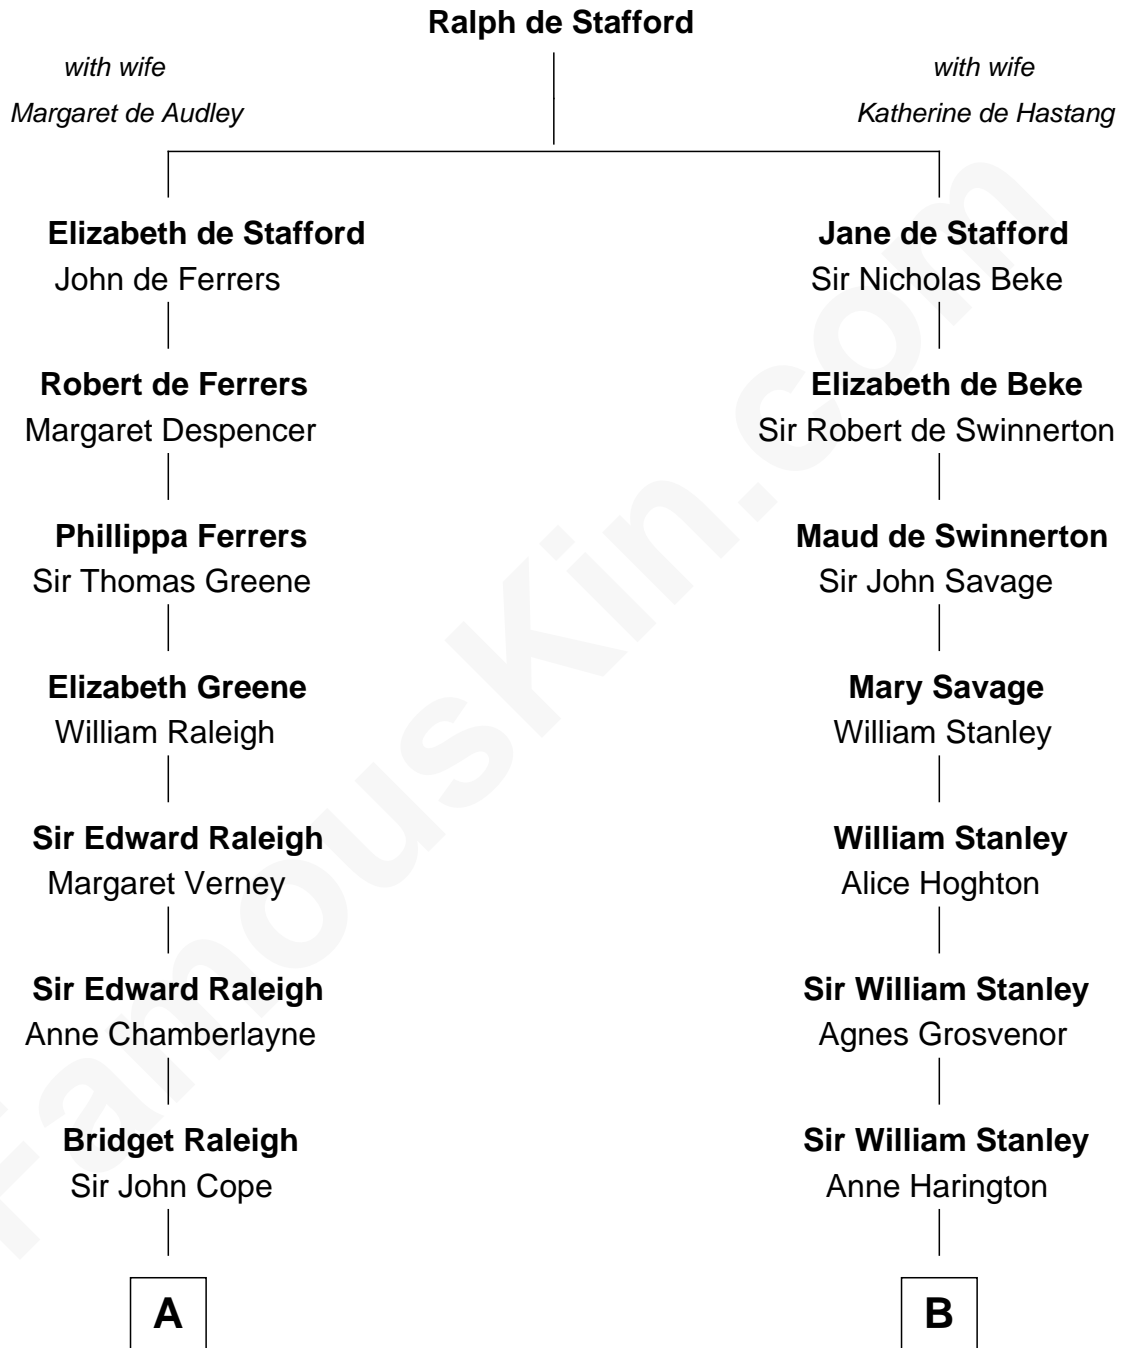

**FamousKin.com**  
**Relationship Chart of**  
**Amelia Earhart**  
*Aviation Pioneer*

**13th cousin 6 times removed of**

**Francis Lightfoot Lee**  
*Signer of the Declaration of Independence*

C

—  
**Alfred Gideon Otis**  
Amelia Josephine Harres

—  
**Amelia Otis**  
Edwin Stanton Earhart

—  
**Amelia Earhart**  
*Aviation Pioneer*

FamousKin.com