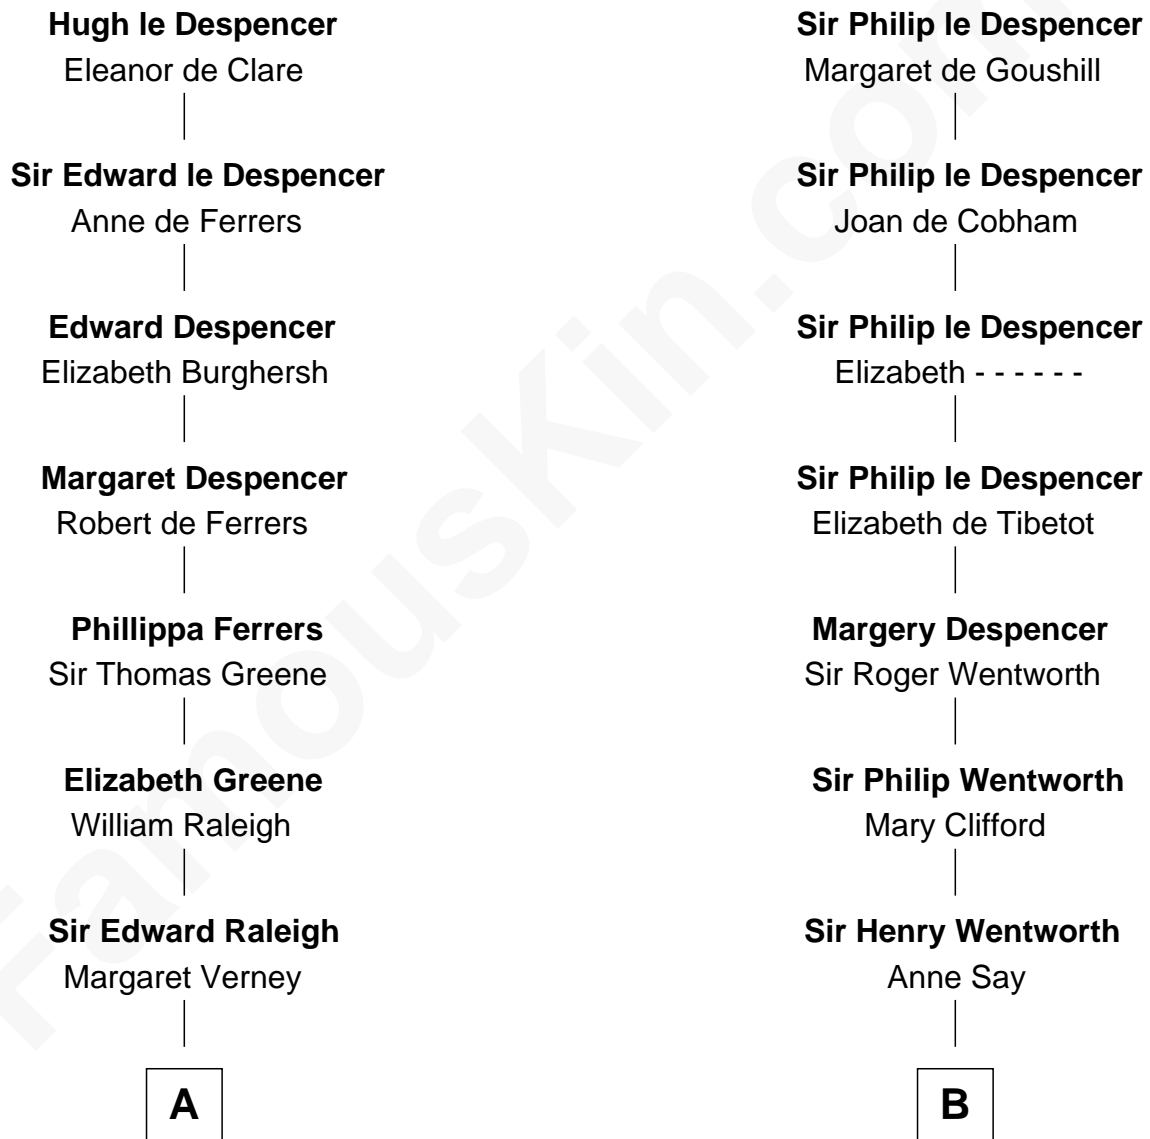

FamousKin.com Relationship Chart of

Amelia Earhart

Aviation Pioneer

8th cousin 13 times removed of

Jane Seymour

3rd Wife of King Henry VIII

Sir Hugh le Despencer

Isabella de Beauchamp