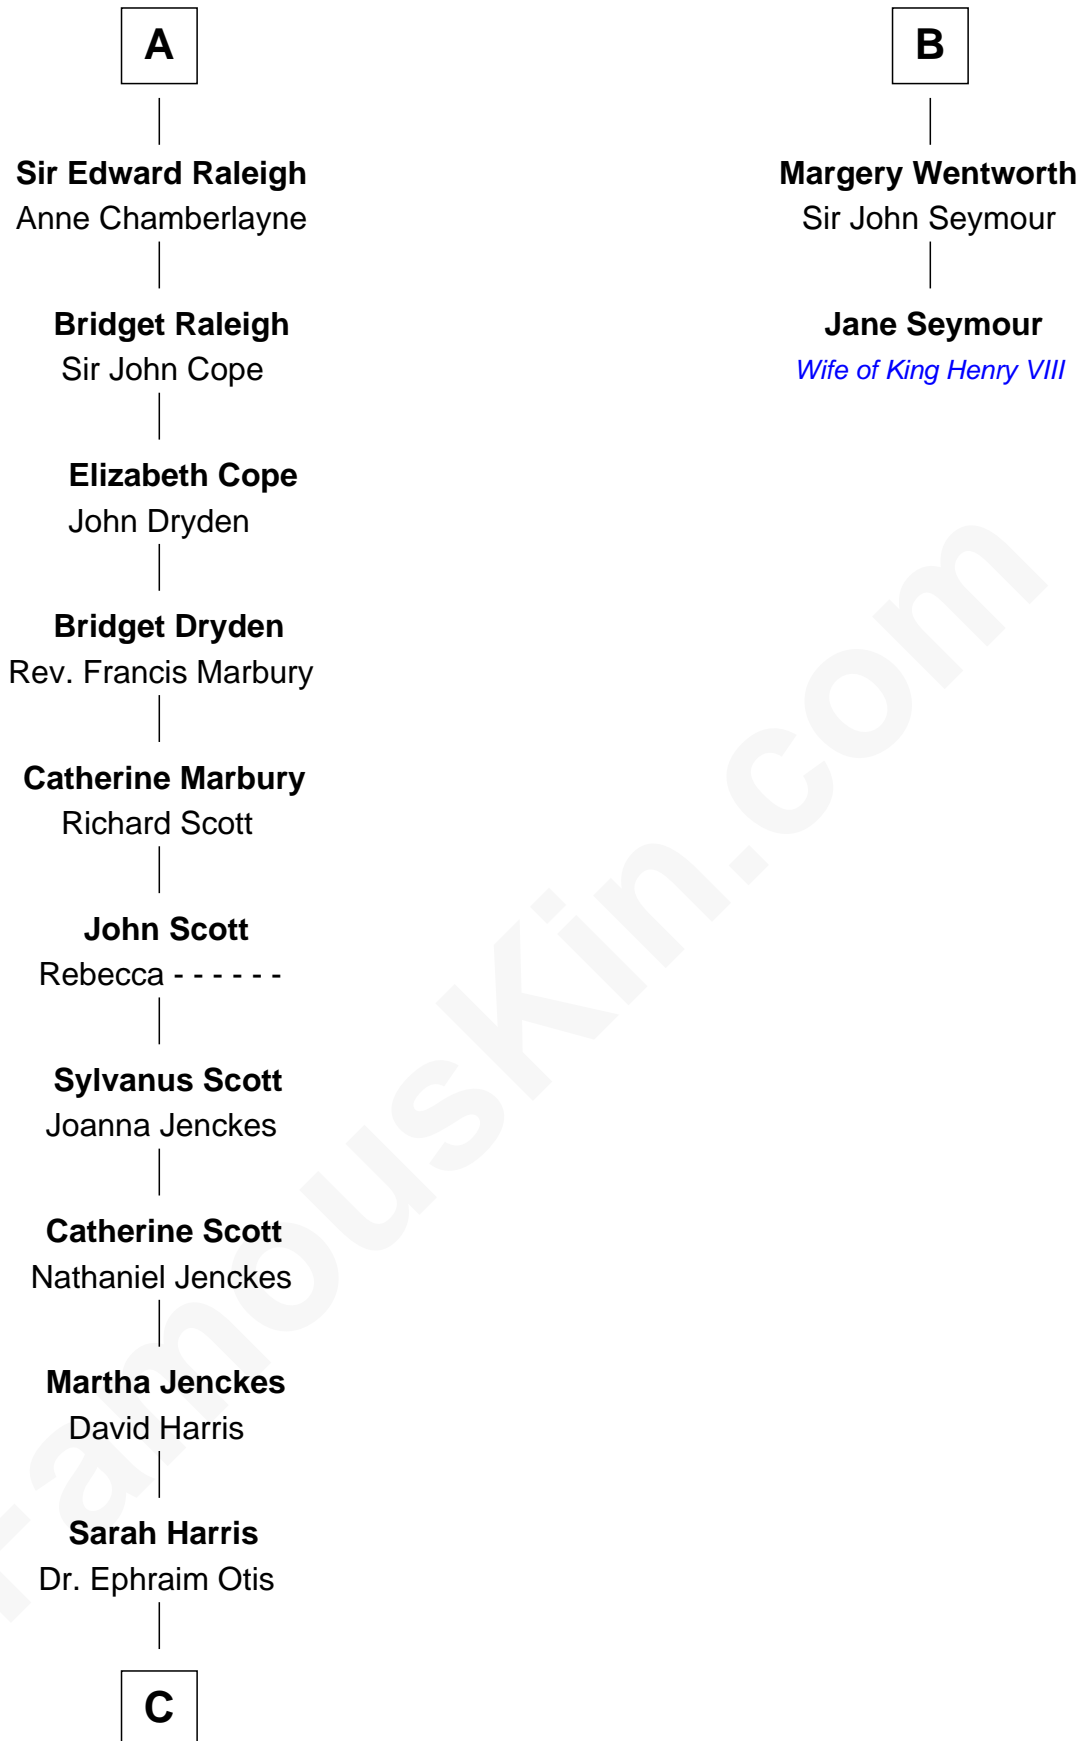

FamousKin.com Relationship Chart of

Amelia Earhart

Aviation Pioneer

8th cousin 13 times removed of

Jane Seymour

3rd Wife of King Henry VIII

Sir Hugh le Despencer

Isabella de Beauchamp