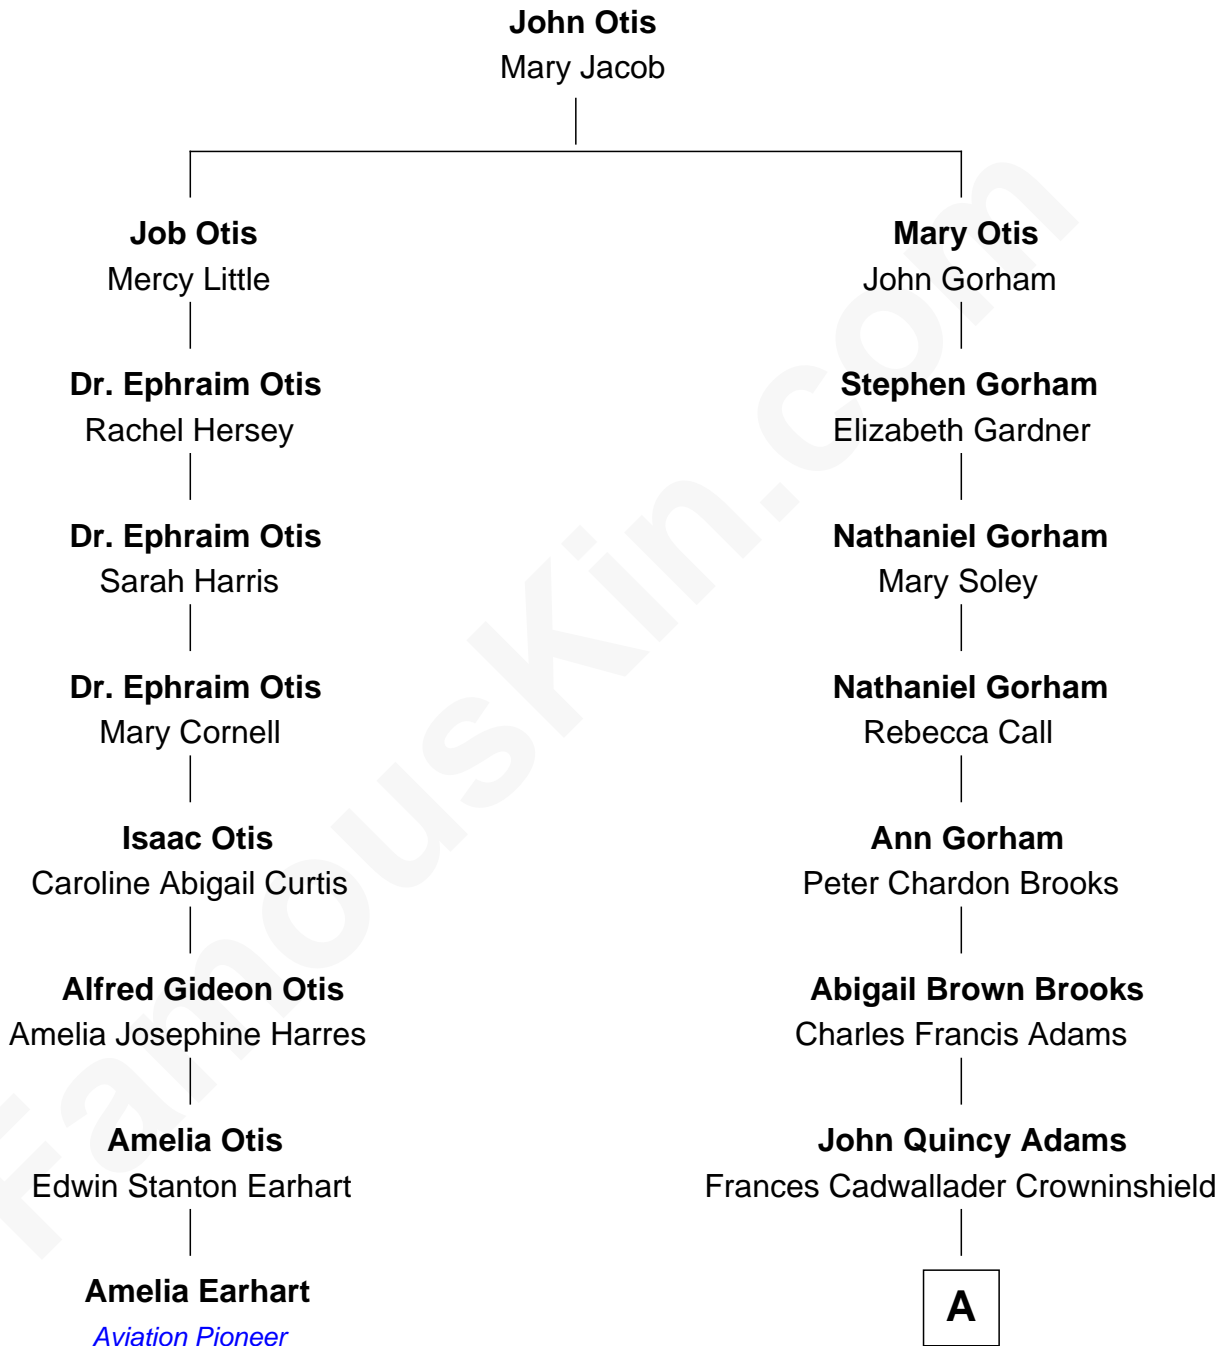

# FamousKin.com Relationship Chart of

**Amelia Earhart**  
*Aviation Pioneer*

7th cousin 2 times removed of

**John Adams Morgan**  
*1952 Olympic Sailing Gold Medalist*

A

Charles Francis Adams

Frances Lovering

Catherine Frances Lovering Adams

Henry Sturgis Morgan

John Adams Morgan

*Olympic Gold Medalist*

FamousKin.com