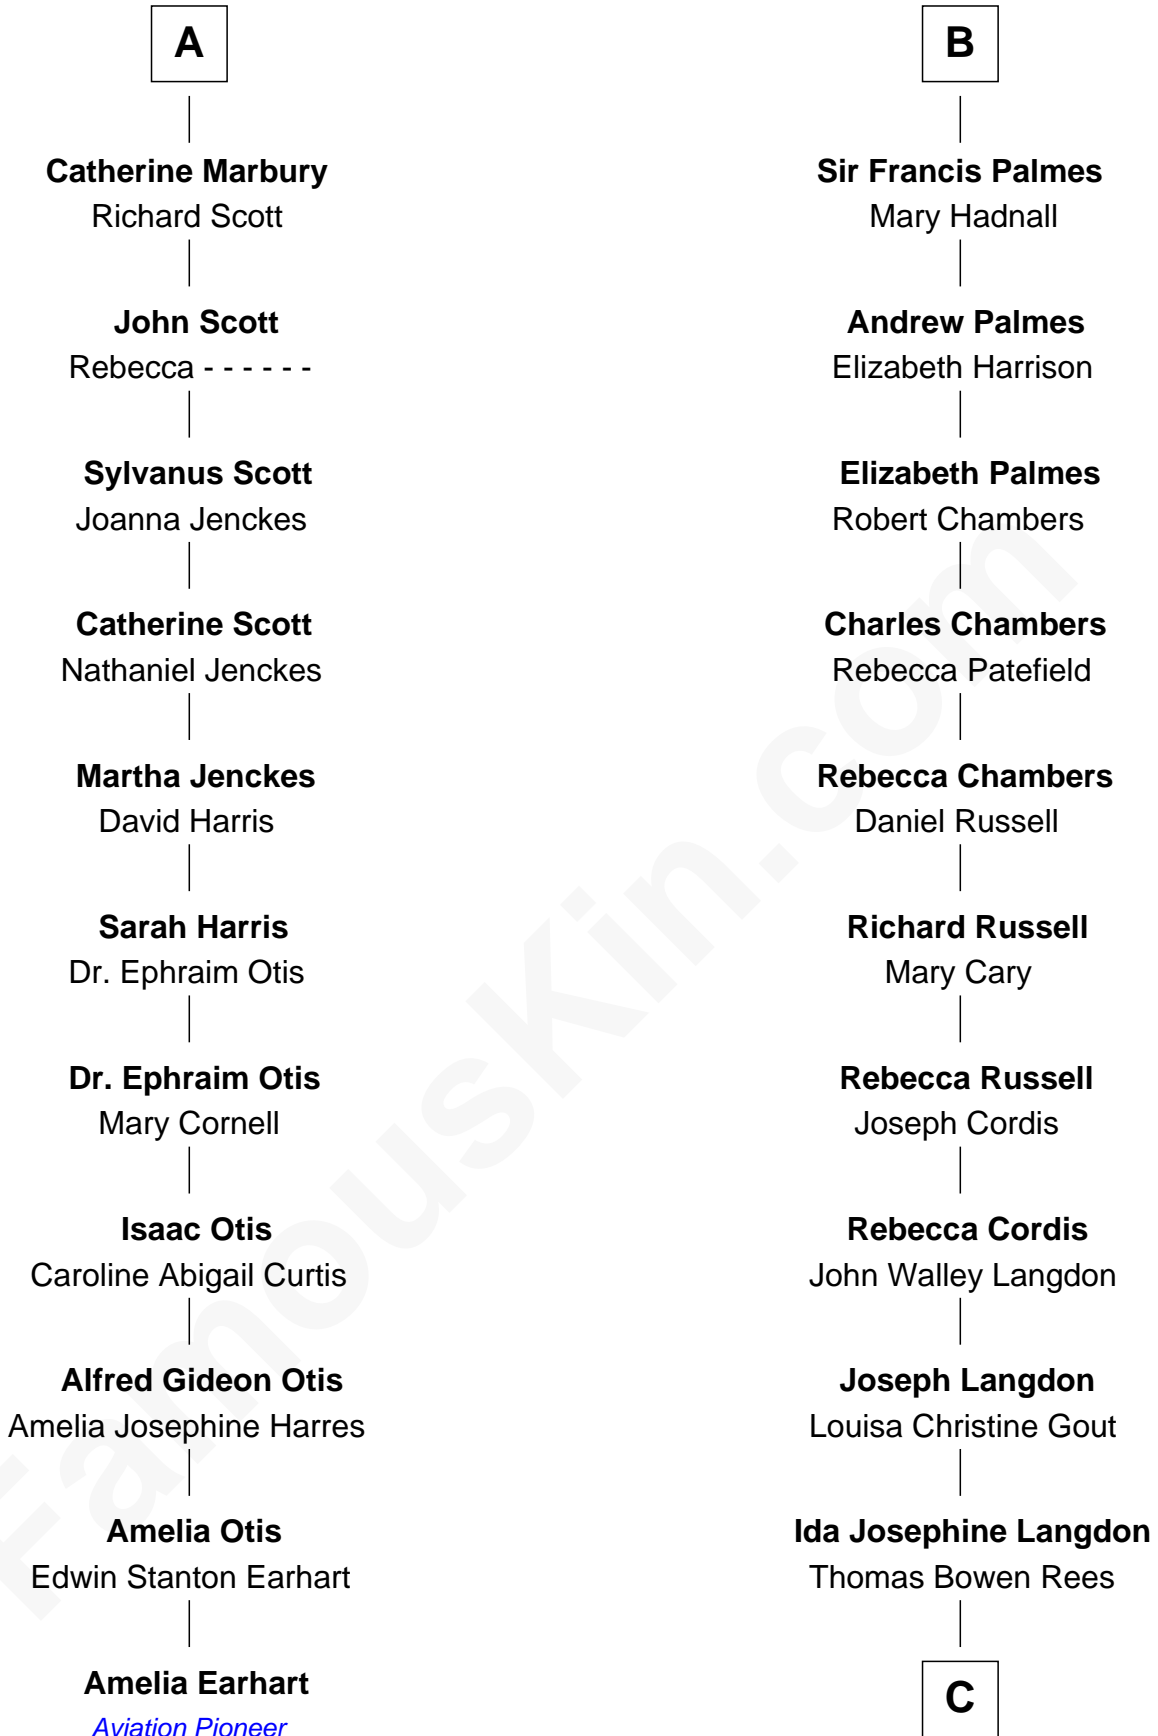

FamousKin.com Relationship Chart of

Amelia Earhart

Aviation Pioneer

17th cousin 3 times removed of

Benedict Cumberbatch

Movie, Television and Stage Actor

Robert de Ferrers
Margaret Despencer

C

Hélène Gertrude Rees
Henry Alfred Cumberbatch

Henry Carlton Cumberbatch
Pauline Ellen Laing Congdon

Timothy Carlton Congdon Cumberbatch
Wanda Ventham

Benedict Cumberbatch
Movie, Television and Stage Actor