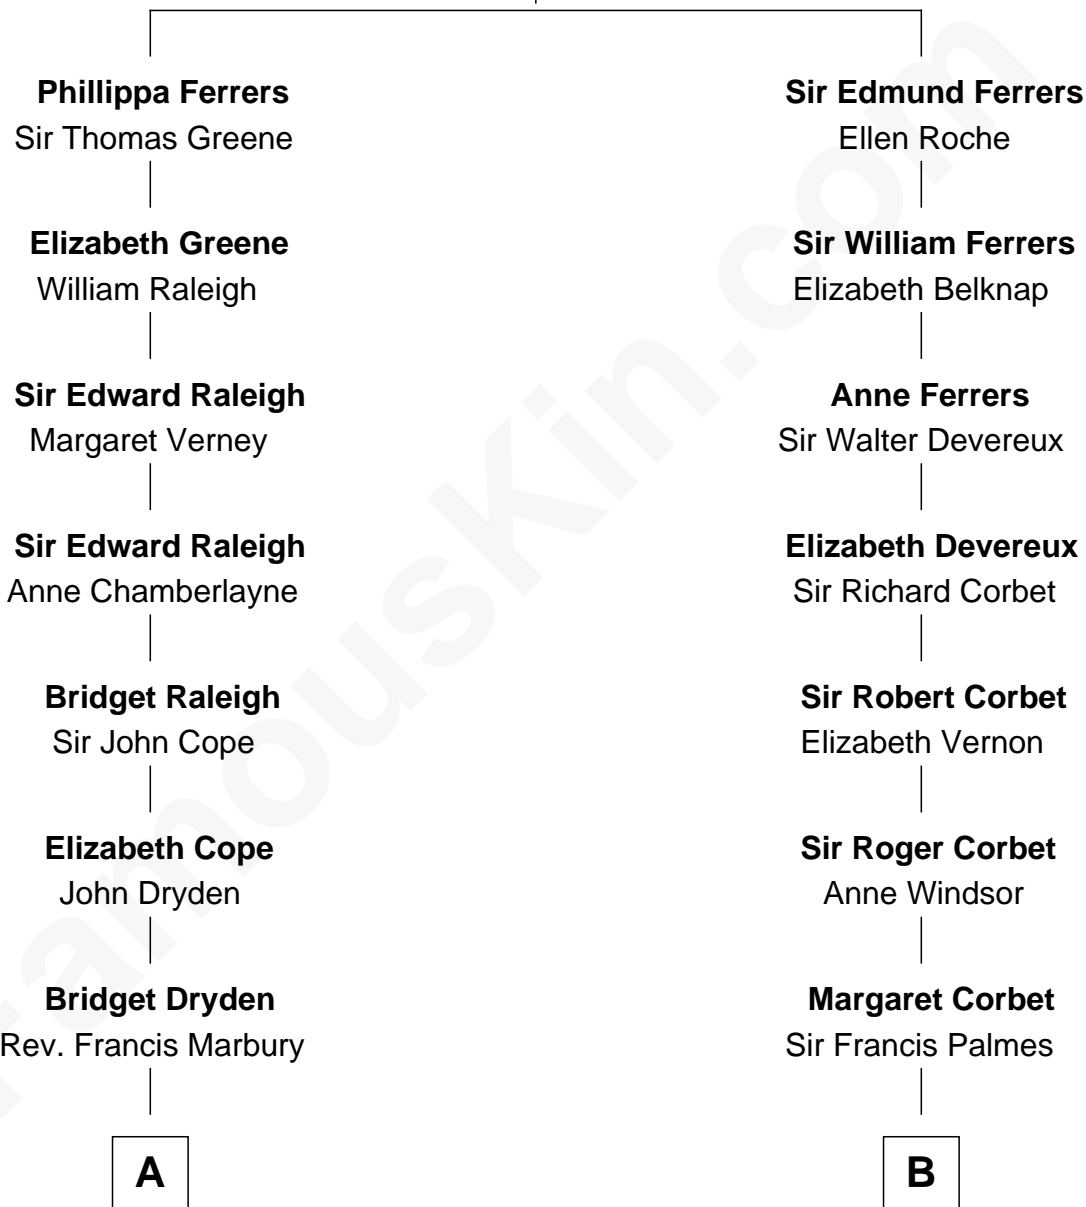

FamousKin.com Relationship Chart of

Amelia Earhart

Aviation Pioneer

17th cousin 3 times removed of

Benedict Cumberbatch

Movie, Television and Stage Actor

Robert de Ferrers
Margaret Despencer

C

Hélène Gertrude Rees
Henry Alfred Cumberbatch

Henry Carlton Cumberbatch
Pauline Ellen Laing Congdon

Timothy Carlton Congdon Cumberbatch
Wanda Ventham

Benedict Cumberbatch
Movie, Television and Stage Actor