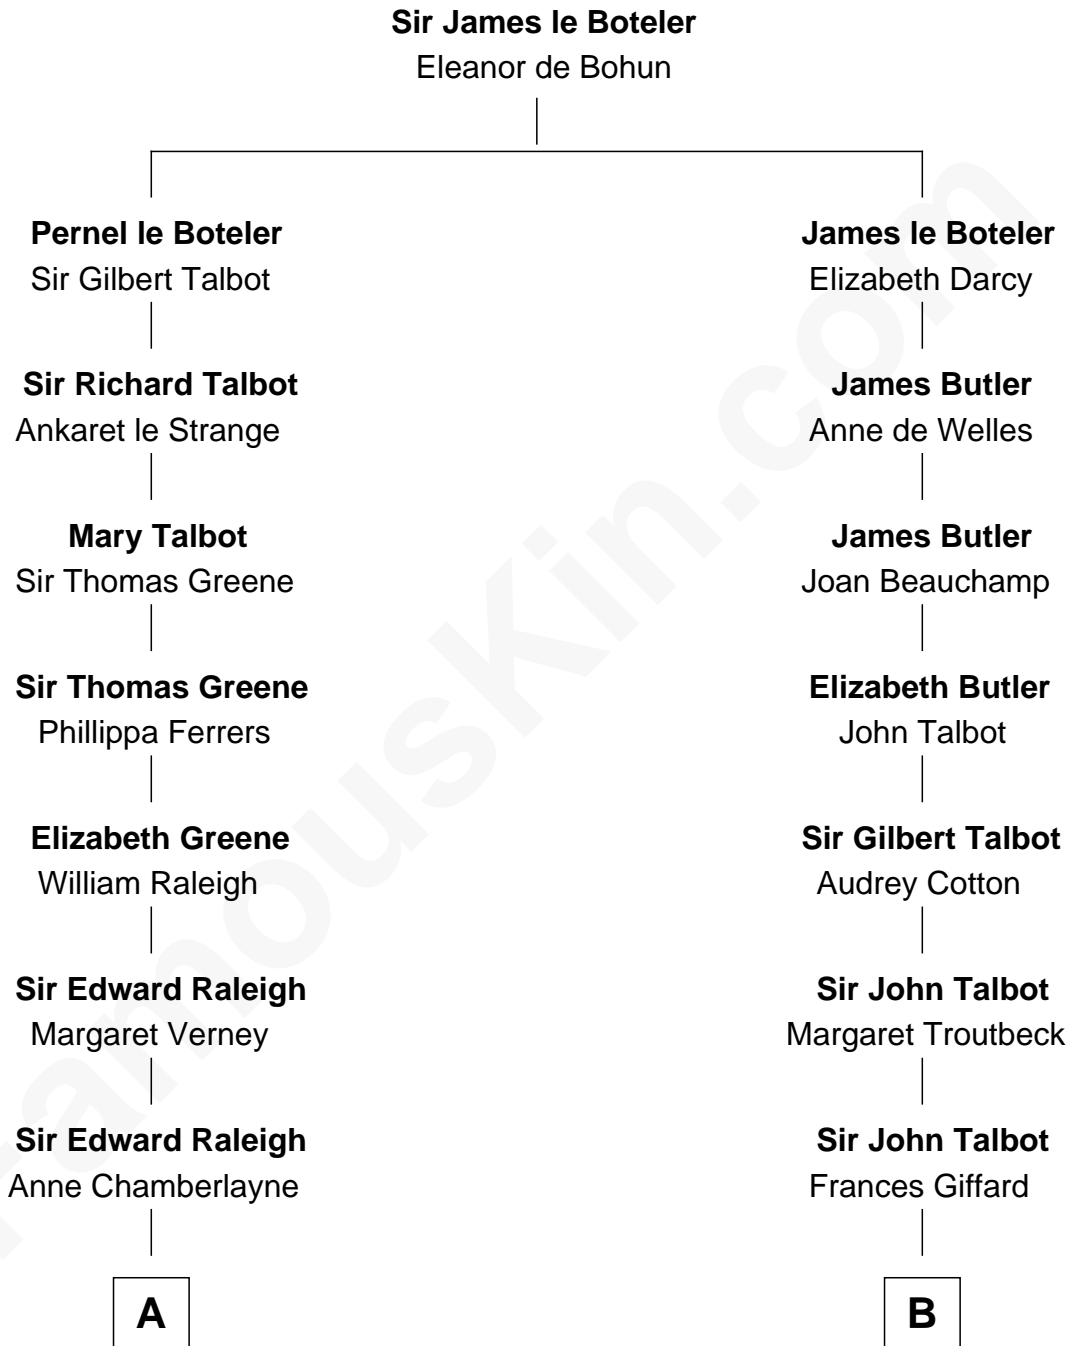

FamousKin.com Relationship Chart of

Amelia Earhart

Aviation Pioneer

19th cousin 1 time removed of

Benedict Cumberbatch

Movie, Television and Stage Actor

C

Isaac Otis
Caroline Abigail Curtis

Alfred Gideon Otis
Amelia Josephine Harres

Amelia Otis
Edwin Stanton Earhart

Amelia Earhart
Aviation Pioneer

D

Henry Carlton Cumberbatch
Pauline Ellen Laing Congdon

Timothy Carlton Congdon Cumberbatch
Wanda Ventham