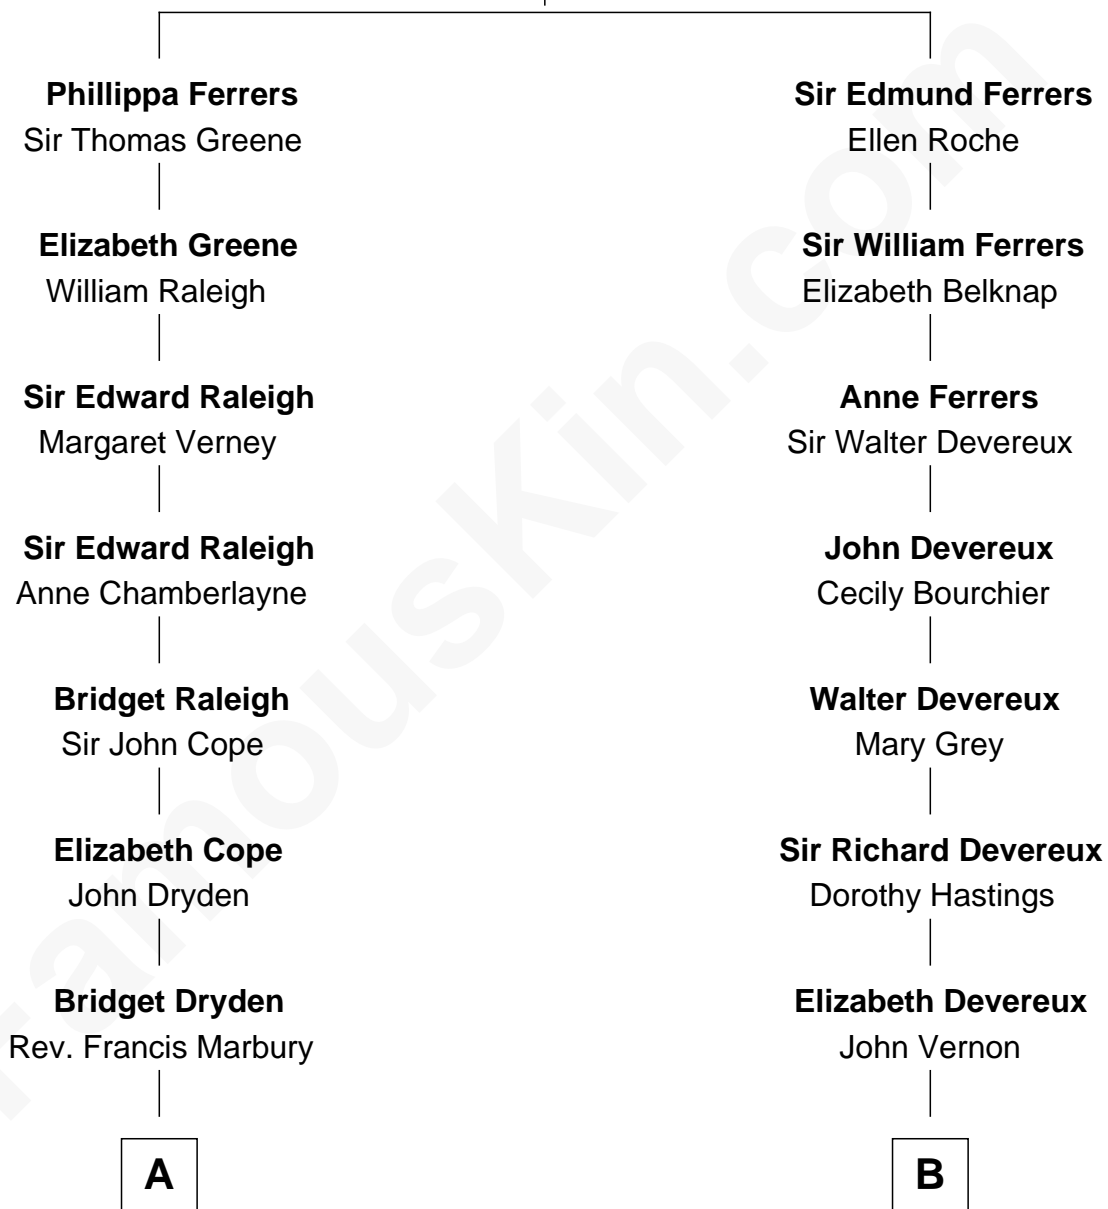

FamousKin.com Relationship Chart of

Amelia Earhart

Aviation Pioneer

17th cousin 1 time removed of

Queen Elizabeth II

Queen of the United Kingdom

Robert de Ferrers
Margaret Despencer

C

Elizabeth Bowes-Lyon
George VI, King of the United Kingdom

Queen Elizabeth II
Queen of the United Kingdom

FamousKin.com