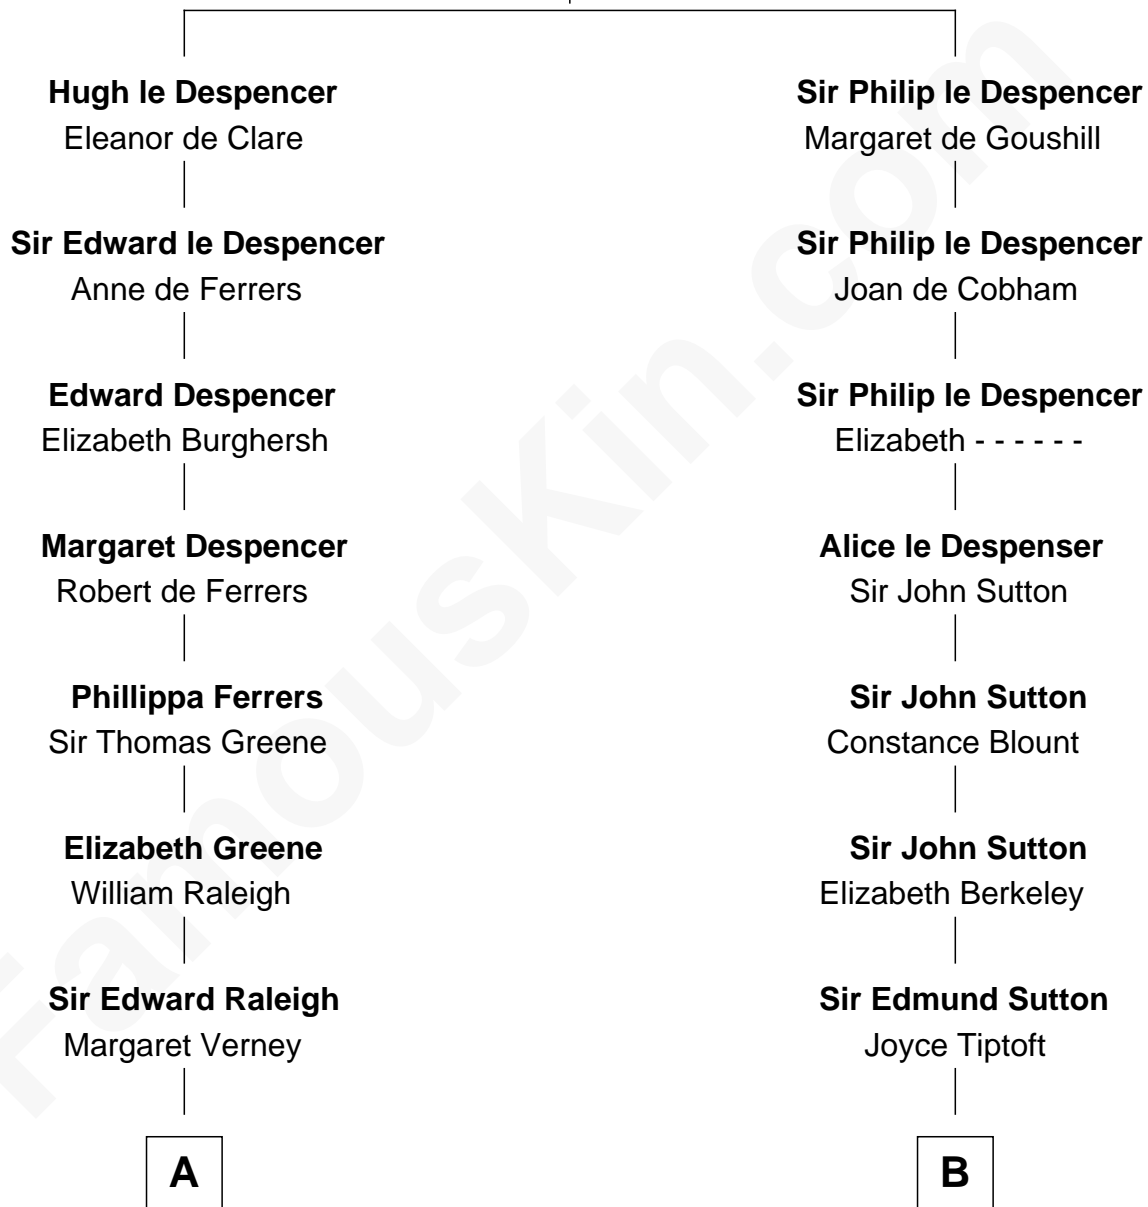

FamousKin.com
Relationship Chart of
Amelia Earhart
Aviation Pioneer

17th cousin 4 times removed of

Jane (Appleton) Pierce
First Lady of President Franklin Pierce

Sir Hugh le Despencer
 Isabella de Beauchamp

FamousKin.com