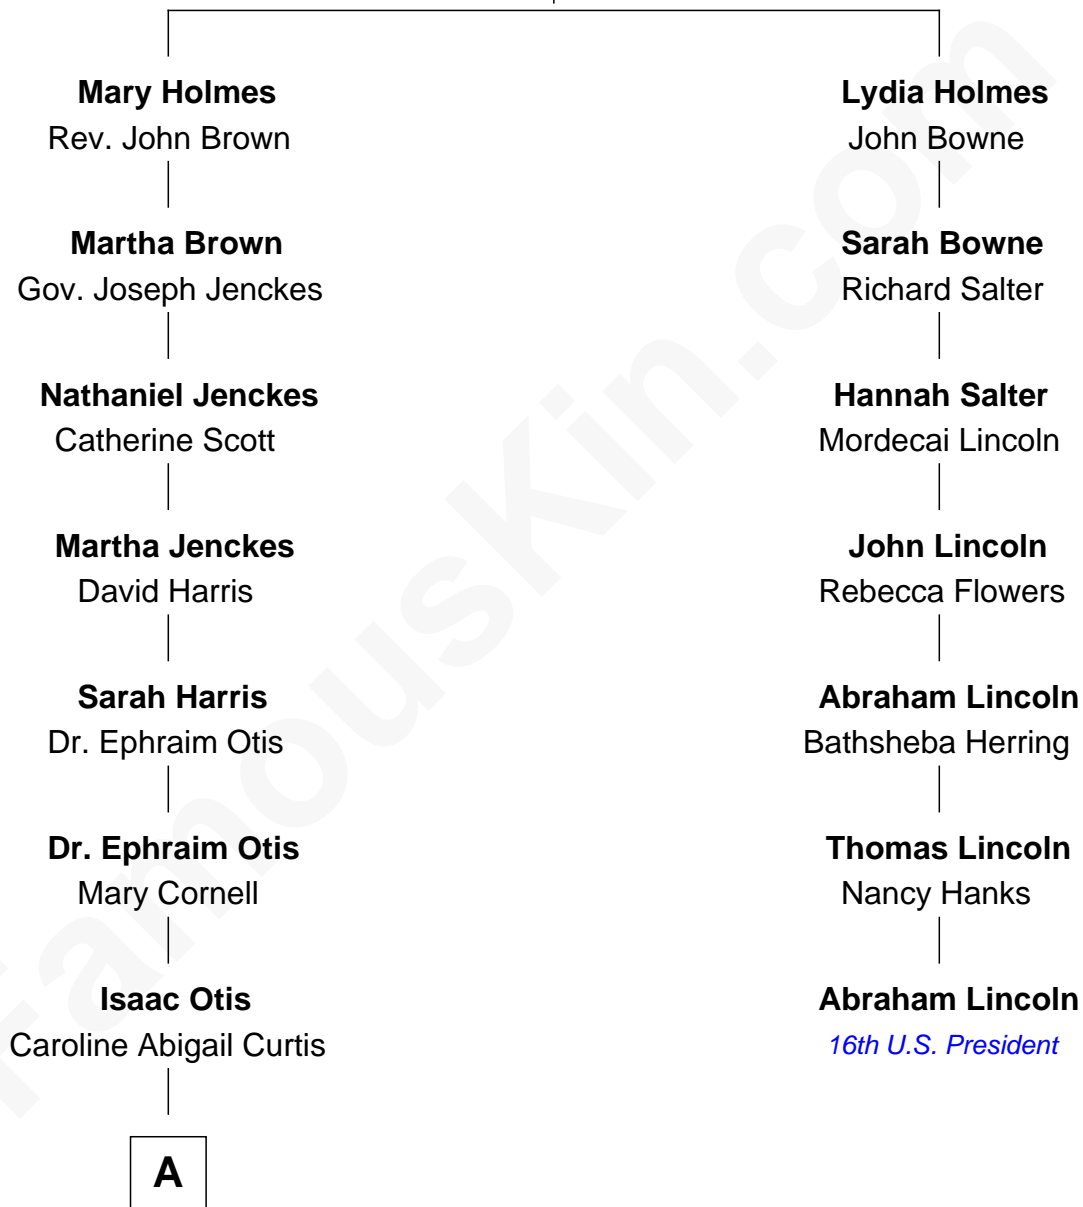

FamousKin.com Relationship Chart of

Amelia Earhart

Aviation Pioneer

6th cousin 3 times removed of

Abraham Lincoln

16th U.S. President

Obadiah Holmes

Katherine Hyde

A

—
Alfred Gideon Otis
Amelia Josephine Harres

—
Amelia Otis
Edwin Stanton Earhart

—
Amelia Earhart
Aviation Pioneer

FamousKin.com