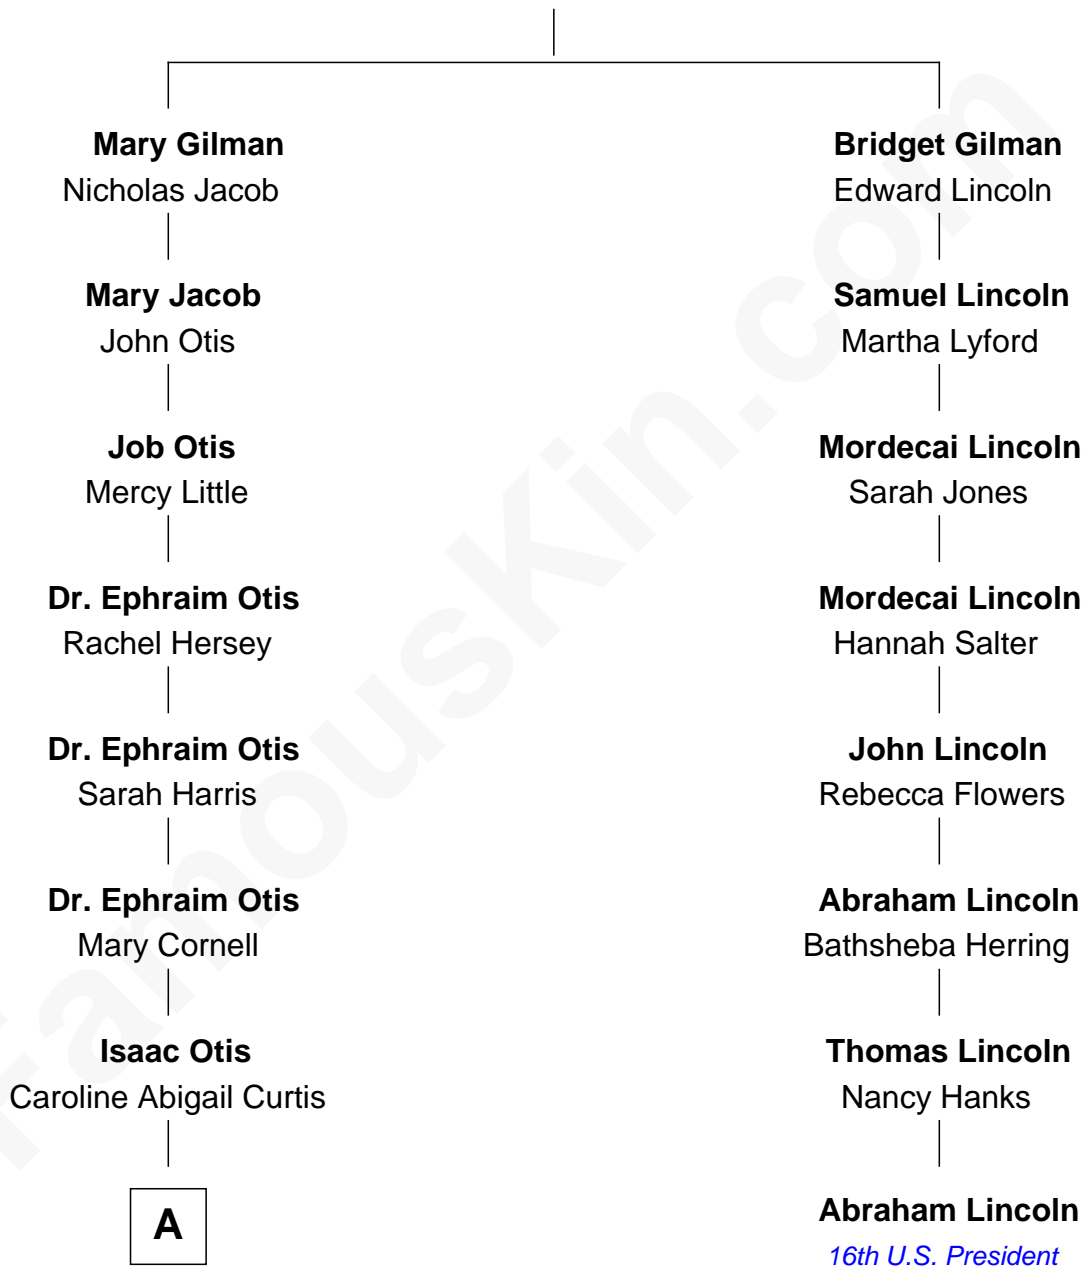

FamousKin.com Relationship Chart of

Amelia Earhart

Aviation Pioneer

7th cousin 2 times removed of

Abraham Lincoln

16th U.S. President

Edward Gilman

A

—
Alfred Gideon Otis
Amelia Josephine Harres

—
Amelia Otis
Edwin Stanton Earhart

—
Amelia Earhart
Aviation Pioneer

FamousKin.com