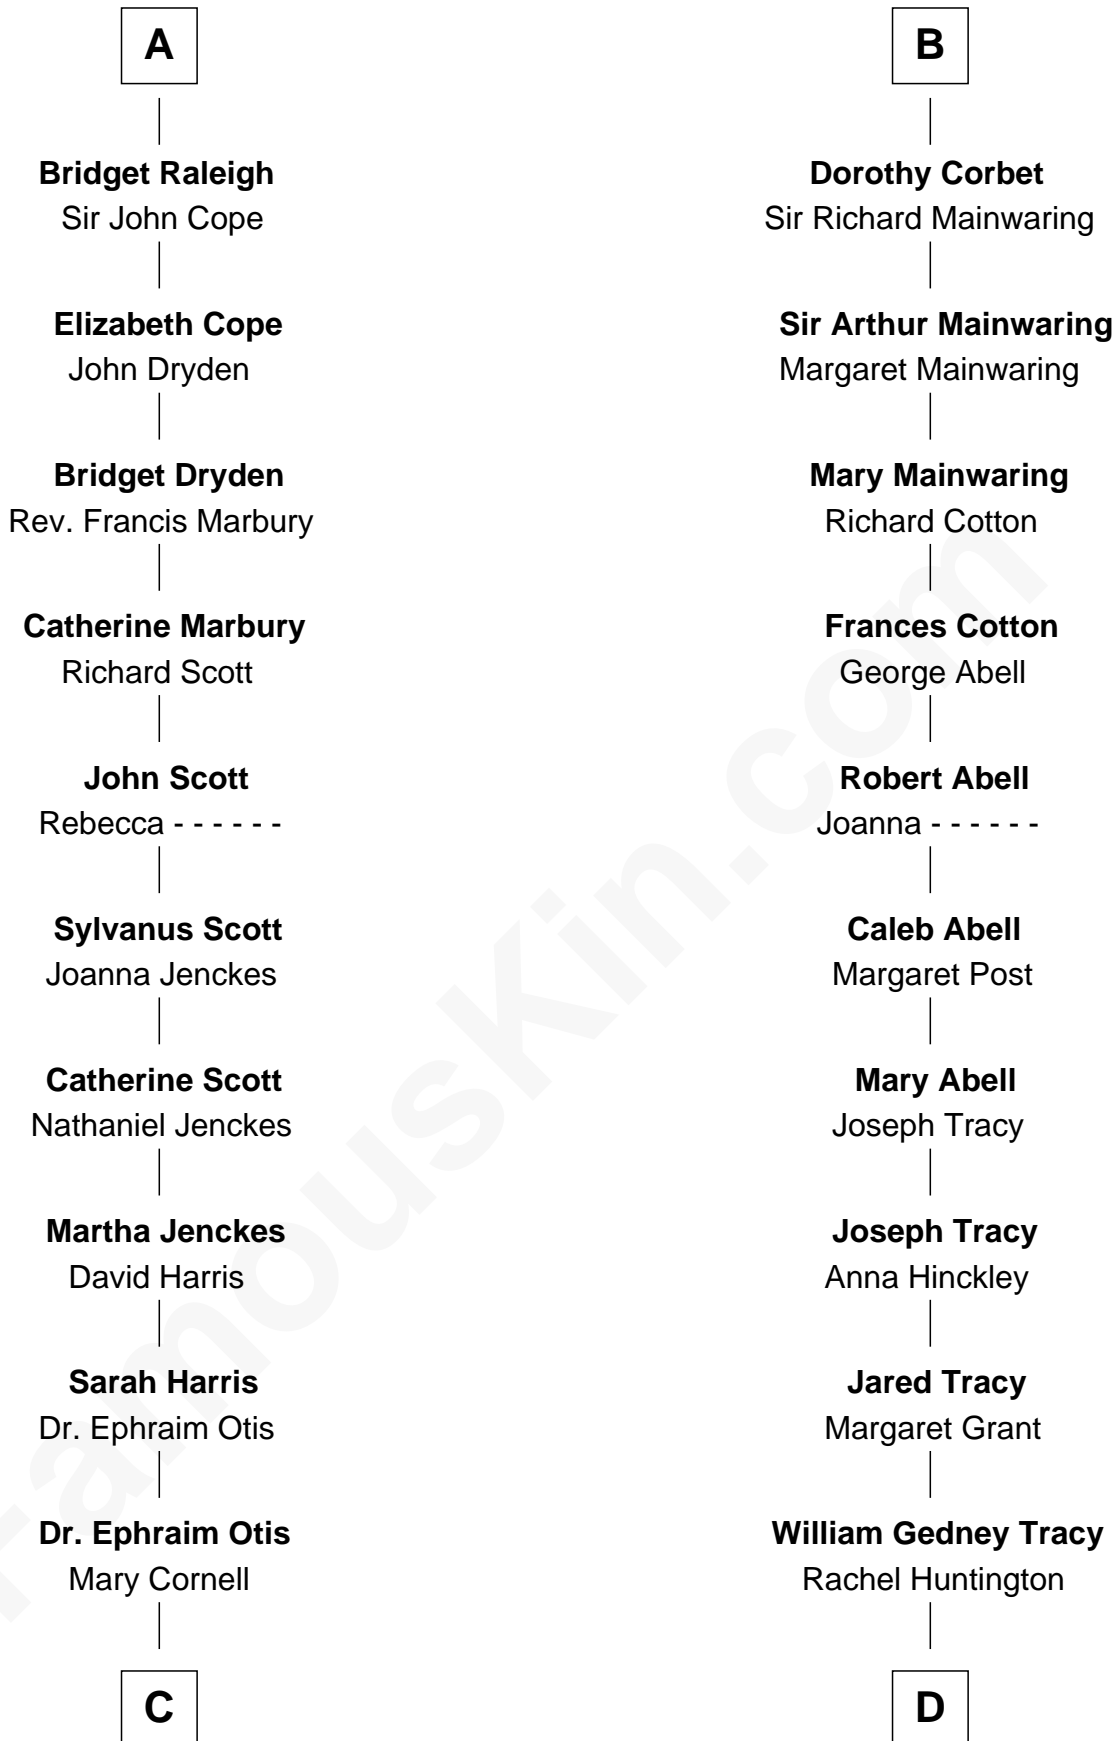

FamousKin.com Relationship Chart of

Amelia Earhart

Aviation Pioneer

20th cousin of

Henry Sturgis Morgan

Co-Founder of Morgan Stanley

Edmund Fitzalan

Alice de Warenne

C

Isaac Otis
Caroline Abigail Curtis

Alfred Gideon Otis
Amelia Josephine Harres

Amelia Otis
Edwin Stanton Earhart

Amelia Earhart
Aviation Pioneer

D

Charles F. Tracy
Louisa Kirkland

Frances Louisa Tracy
John Pierpont Morgan